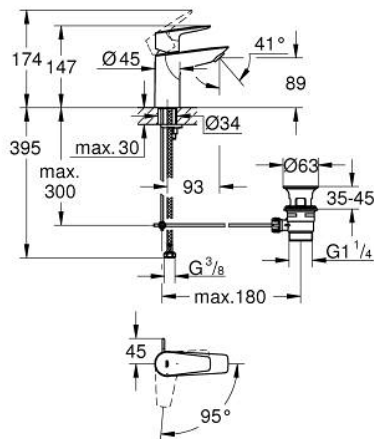

23 559 001 **BAUEDGE BASIN MIXER 1/2"**  
**S-SIZE**

**PRODUCT DESCRIPTION**

- Colour: chrome
- single hole installation
- metal lever
- GROHE SmoothControl 28 mm ceramic cartridge
- EcoMode - cold water flow in mid-lever position saves energy
- with temperature limiter
- GROHE LongLife finish
- Protected Water Ways no contact of water with lead or nickel inside the tap
- GROHE EcoJoy - less water, perfect flow
- maximum flow rate (at 3 bar): 5 l/min
- rapid installation system
- plastic pop-up waste set 1 1/4"
- flexible connection hoses
- professional exclusive

23 559 001 **BAUEDGE BASIN MIXER 1/2"**  
**S-SIZE**

**SPARE PARTS**

- 1: Cartridge (Spare part-nr. 48518000)
  - 2: Pop-up rod (Spare part-nr. 46739000)
  - 3: Mousseur (Spare part-nr. 48159000)
  - 4: Shank mounting kit (Spare part-nr. 46249000)
  - 5: Waste set 1 1/4" (Spare part-nr. 28910000)
  - 5.1: Plug (Spare part-nr. 07182000)
  - 5.2: Eccentric rod (Spare part-nr. 07052000)
  - 6: Eccentric rod (Spare part-nr. 07341000)\*
  - 7: Mounting wrench (Spare part-nr. 19017000)\*
- \* Optional accessories