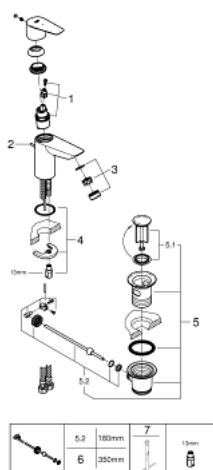

23 559 001 **BAUEDGE BASIN MIXER 1/2"**  
**S-SIZE**

**PRODUCT DESCRIPTION**

- Colour: chrome
- single hole installation
- metal lever
- GROHE SmoothControl 28 mm ceramic cartridge
- EcoMode - cold water flow in mid-lever position saves energy
- with temperature limiter
- GROHE LongLife finish
- Protected Water Ways no contact of water with lead or nickel inside the tap
- GROHE EcoJoy - less water, perfect flow
- maximum flow rate (at 3 bar): 5 l/min
- rapid installation system
- plastic pop-up waste set 1 1/4"
- flexible connection hoses
- professional exclusive

23 559 001 **BAUEDGE BASIN MIXER 1/2"**  
**S-SIZE**

**SPARE PARTS**

- 1: Cartridge (Spare part-nr. 48518000)
  - 2: Pop-up rod (Spare part-nr. 46739000)
  - 3: Mousseur (Spare part-nr. 48159000)
  - 4: Shank mounting kit (Spare part-nr. 46249000)
  - 5: Waste set 1 1/4" (Spare part-nr. 28910000)
  - 5.1: Plug (Spare part-nr. 07182000)
  - 5.2: Eccentric rod (Spare part-nr. 07052000)
  - 6: Eccentric rod (Spare part-nr. 07341000)\*
  - 7: Mounting wrench (Spare part-nr. 19017000)\*
- \* Optional accessories