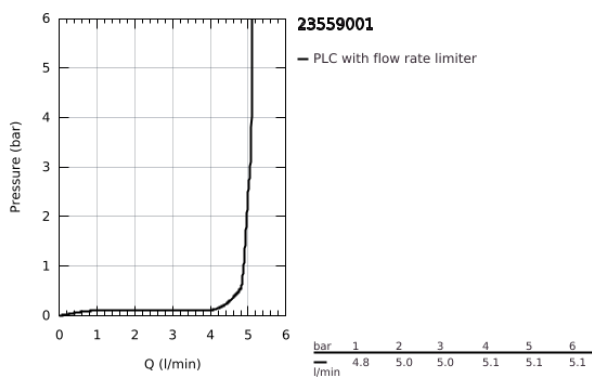

23 559 001 **BAUEDGE BASIN MIXER 1/2"**  
**S-SIZE**

**PRODUCT DESCRIPTION**

- Colour: chrome
- single hole installation
- metal lever
- GROHE SmoothControl 28 mm ceramic cartridge
- EcoMode - cold water flow in mid-lever position saves energy
- with temperature limiter
- GROHE LongLife finish
- Protected Water Ways no contact of water with lead or nickel inside the tap
- GROHE EcoJoy - less water, perfect flow
- maximum flow rate (at 3 bar): 5 l/min
- rapid installation system
- plastic pop-up waste set 1 1/4"
- flexible connection hoses
- professional exclusive

23 559 001 **BAUEDGE BASIN MIXER 1/2"**  
**S-SIZE**

**SPARE PARTS**

- 1: Cartridge (Spare part-nr. 48518000)
  - 2: Pop-up rod (Spare part-nr. 46739000)
  - 3: Mousseur (Spare part-nr. 48159000)
  - 4: Shank mounting kit (Spare part-nr. 46249000)
  - 5: Waste set 1 1/4" (Spare part-nr. 28910000)
  - 5.1: Plug (Spare part-nr. 07182000)
  - 5.2: Eccentric rod (Spare part-nr. 07052000)
  - 6: Eccentric rod (Spare part-nr. 07341000)\*
  - 7: Mounting wrench (Spare part-nr. 19017000)\*
- \* Optional accessories