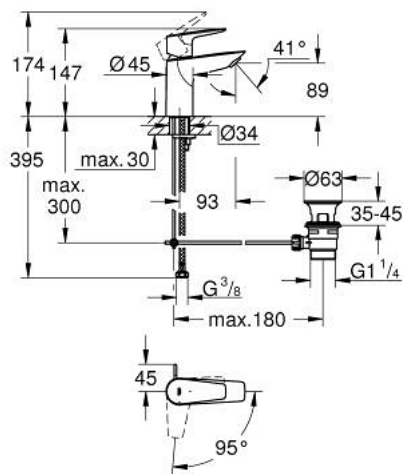

23 559 001 **BAUEDGE BASIN MIXER 1/2"**  
**S-SIZE**

**PRODUCT DESCRIPTION**

- Tyc: Chrome
- single hole installation
- metal lever
- GROHE SmoothControl 28 mm ceramic cartridge
- EcoMode - cold water flow in mid-lever position saves energy
- with temperature limiter
- GROHE LongLife finish
- Protected Water Ways no contact of water with lead or nickel inside the tap
- GROHE EcoJoy - Less water, perfect flow
- maximum flow rate (at 3 bar): 5 l/min
- rapid installation system
- plastic pop-up waste set 1 1/4"
- flexible connection hoses
- professional exclusive

23 559 001 **BAUEDGE BASIN MIXER 1/2"**  
**S-SIZE**

**SPARE PARTS**

- 1: Cartridge (Spare part-nr. 48518000)
  - 2: Pop-up rod (Spare part-nr. 46739000)
  - 3: Mousseur (Spare part-nr. 48159000)
  - 4: Shank mounting kit (Spare part-nr. 46249000)
  - 5: Waste set 1 1/4" (Spare part-nr. 28910000)
  - 5.1: Plug (Spare part-nr. 07182000)
  - 5.2: Eccentric rod (Spare part-nr. 07052000)
  - 6: Eccentric rod (Spare part-nr. 07341000)\*
  - 7: Mounting wrench (Spare part-nr. 19017000)\*
- \* Optional accessories