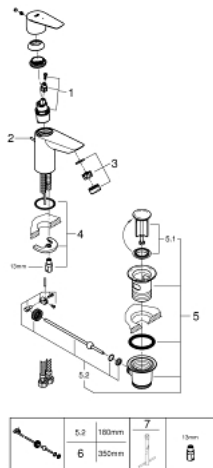

23 559 001 **BAUEDGE BASIN MIXER 1/2"**  
**S-SIZE**

**PRODUCT DESCRIPTION**

- Tyc: Chrome
- single hole installation
- metal lever
- GROHE SmoothControl 28 mm ceramic cartridge
- EcoMode - cold water flow in mid-lever position saves energy
- with temperature limiter
- GROHE LongLife finish
- Protected Water Ways no contact of water with lead or nickel inside the tap
- GROHE EcoJoy - Less water, perfect flow
- maximum flow rate (at 3 bar): 5 l/min
- rapid installation system
- plastic pop-up waste set 1 1/4"
- flexible connection hoses
- professional exclusive

23 559 001 **BAUEDGE BASIN MIXER 1/2"**  
**S-SIZE**

**SPARE PARTS**

- 1: Cartridge (Spare part-nr. 48518000)
  - 2: Pop-up rod (Spare part-nr. 46739000)
  - 3: Mousseur (Spare part-nr. 48159000)
  - 4: Shank mounting kit (Spare part-nr. 46249000)
  - 5: Waste set 1 1/4" (Spare part-nr. 28910000)
  - 5.1: Plug (Spare part-nr. 07182000)
  - 5.2: Eccentric rod (Spare part-nr. 07052000)
  - 6: Eccentric rod (Spare part-nr. 07341000)\*
  - 7: Mounting wrench (Spare part-nr. 19017000)\*
- \* Optional accessories