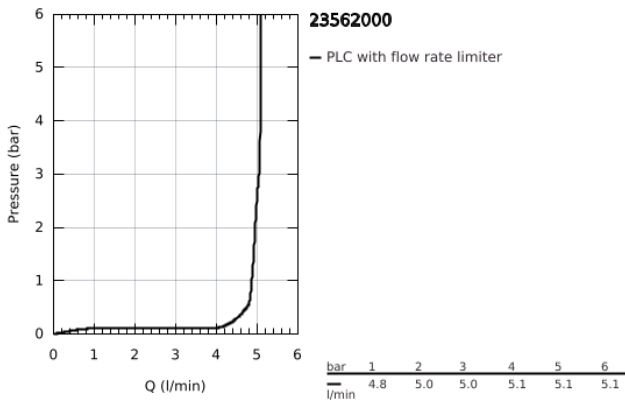

23 562 000 **BAUEDGE SINGLE-LEVER BATH MIXER 1/2"**

PRODUCT DESCRIPTION

- Colour: chrome
- single hole installation
- metal lever
- GROHE SmoothControl 46 mm ceramic cartridge
- Eco-Override-Stop lever resistance for saving water
- GROHE LongLife finish
- adjustable flow rate limiter
- automatic diverter: bath/shower
- spout with mousseur
- shower bottom outlet 1/2" with integrated non return valve
- flexible connection hoses
- with integrated temperature limiter
- protected against backflow
- Qualitel E1C2A2U3 approval

23 562 000 BAUEDGE SINGLE-LEVER BATH MIXER 1/2"

SPARE PARTS

- 1: Lever (Spare part-nr. 46685000)
 - 2: Cap (Spare part-nr. 46570000)
 - 3: Cartridge (Spare part-nr. 46588000)
 - 4: Diverter knob (Spare part-nr. 64309000)
 - 5: Diverter (Spare part-nr. 65655000)
 - 6: Mousseur (Spare part-nr. 13941000)
 - 7: Non-return valve (Spare part-nr. 48276000)
 - 8: Shank mounting kit (Spare part-nr. 46671000)
 - 9: Temperature limiter (Spare part-nr. 08791000)
 - 10: Mounting wrench (Spare part-nr. 19017000)*
- * Optional accessories