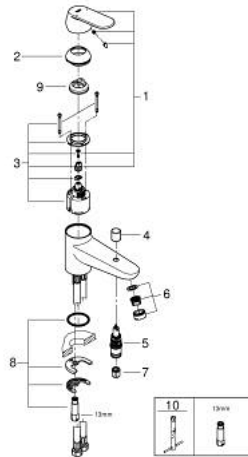

23 562 000 **BAUEDGE SINGLE-LEVER BATH MIXER 1/2"**

PRODUCT DESCRIPTION

- Colour: chrome
- single hole installation
- metal lever
- GROHE SmoothControl 46 mm ceramic cartridge
- Eco-Override-Stop lever resistance for saving water
- GROHE LongLife finish
- adjustable flow rate limiter
- automatic diverter: bath/shower
- spout with mousseur
- shower bottom outlet 1/2" with integrated non return valve
- flexible connection hoses
- with integrated temperature limiter
- protected against backflow
- Qualitel E1C2A2U3 approval

23 562 000 BAUEDGE SINGLE-LEVER BATH MIXER 1/2"

SPARE PARTS

- 1: Lever (Spare part-nr. 46685000)
 - 2: Cap (Spare part-nr. 46570000)
 - 3: Cartridge (Spare part-nr. 46588000)
 - 4: Diverter knob (Spare part-nr. 64309000)
 - 5: Diverter (Spare part-nr. 65655000)
 - 6: Mousseur (Spare part-nr. 13941000)
 - 7: Non-return valve (Spare part-nr. 48276000)
 - 8: Shank mounting kit (Spare part-nr. 46671000)
 - 9: Temperature limiter (Spare part-nr. 08791000)
 - 10: Mounting wrench (Spare part-nr. 19017000)*
- * Optional accessories