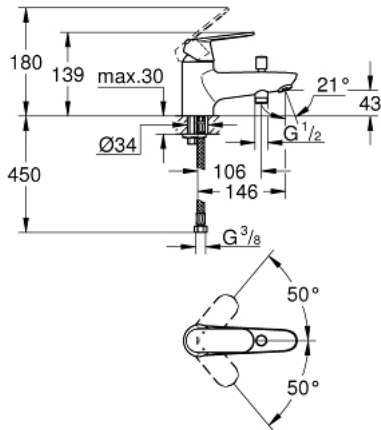

23 562 000 **BAUEDGE SINGLE-LEVER BATH MIXER 1/2"**

PRODUCT DESCRIPTION

- Colour: chrome
- single hole installation
- metal lever
- GROHE SmoothControl 46 mm ceramic cartridge
- Eco-Override-Stop lever resistance for saving water
- GROHE LongLife finish
- adjustable flow rate limiter
- automatic diverter: bath/shower
- spout with mousseur
- shower bottom outlet 1/2" with integrated non return valve
- flexible connection hoses
- with integrated temperature limiter
- protected against backflow
- Qualitel E1C2A2U3 approval

23 562 000 BAUEDGE SINGLE-LEVER BATH MIXER 1/2"

SPARE PARTS

- 1: Lever (Spare part-nr. 46685000)
 - 2: Cap (Spare part-nr. 46570000)
 - 3: Cartridge (Spare part-nr. 46588000)
 - 4: Diverter knob (Spare part-nr. 64309000)
 - 5: Diverter (Spare part-nr. 65655000)
 - 6: Mousseur (Spare part-nr. 13941000)
 - 7: Non-return valve (Spare part-nr. 48276000)
 - 8: Shank mounting kit (Spare part-nr. 46671000)
 - 9: Temperature limiter (Spare part-nr. 08791000)
 - 10: Mounting wrench (Spare part-nr. 19017000)*
- * Optional accessories