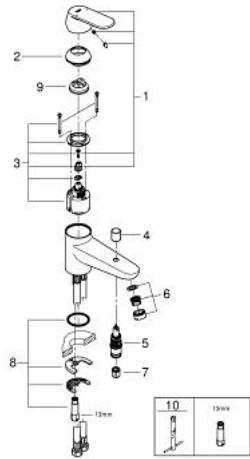

23 562 000 BAUEDGE SINGLE-LEVER BATH MIXER 1/2"

PRODUCT DESCRIPTION

- Tyc: Chrome
- single hole installation
- metal lever
- GROHE SmoothControl 46 mm ceramic cartridge
- Eco-Override-Stop lever resistance for saving water
- GROHE LongLife finish
- adjustable flow rate limiter
- automatic diverter: bath/shower
- spout with mousseur
- shower bottom outlet 1/2" with integrated non return valve
- flexible connection hoses
- with integrated temperature limiter
- protected against backflow
- Qualitel E1C2A2U3 approval

23 562 000 BAUEDGE SINGLE-LEVER BATH MIXER 1/2"

SPARE PARTS

- 1: Lever (Spare part-nr. 46685000)
 - 2: Cap (Spare part-nr. 46570000)
 - 3: Cartridge (Spare part-nr. 46588000)
 - 4: Diverter knob (Spare part-nr. 64309000)
 - 5: Diverter (Spare part-nr. 65655000)
 - 6: Mousseur (Spare part-nr. 13941000)
 - 7: Non-return valve (Spare part-nr. 48276000)
 - 8: Shank mounting kit (Spare part-nr. 46671000)
 - 9: Temperature limiter (Spare part-nr. 08791000)
 - 10: Mounting wrench (Spare part-nr. 19017000)*
- * Optional accessories