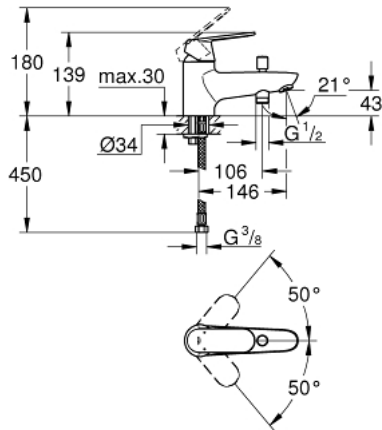

23 562 000 BAUEDGE SINGLE-LEVER BATH MIXER 1/2"

PRODUCT DESCRIPTION

- Tyc: Chrome
- single hole installation
- metal lever
- GROHE SmoothControl 46 mm ceramic cartridge
- Eco-Override-Stop lever resistance for saving water
- GROHE LongLife finish
- adjustable flow rate limiter
- automatic diverter: bath/shower
- spout with mousseur
- shower bottom outlet 1/2" with integrated non return valve
- flexible connection hoses
- with integrated temperature limiter
- protected against backflow
- Qualitel E1C2A2U3 approval

23 562 000 BAUEDGE SINGLE-LEVER BATH MIXER 1/2"

SPARE PARTS

- 1: Lever (Spare part-nr. 46685000)
 - 2: Cap (Spare part-nr. 46570000)
 - 3: Cartridge (Spare part-nr. 46588000)
 - 4: Diverter knob (Spare part-nr. 64309000)
 - 5: Diverter (Spare part-nr. 65655000)
 - 6: Mousseur (Spare part-nr. 13941000)
 - 7: Non-return valve (Spare part-nr. 48276000)
 - 8: Shank mounting kit (Spare part-nr. 46671000)
 - 9: Temperature limiter (Spare part-nr. 08791000)
 - 10: Mounting wrench (Spare part-nr. 19017000)*
- * Optional accessories