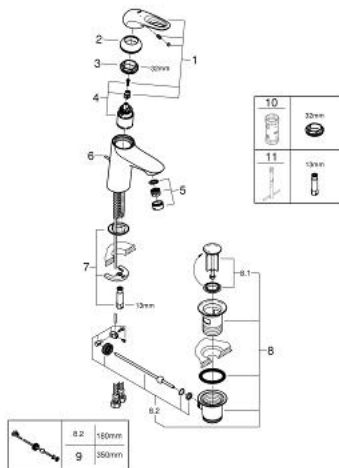

23 564 003 **EUROSTYLE BASIN MIXER 1/2"**
S-SIZE

PRODUCT DESCRIPTION

- Colour: chrome
- single hole installation
- loop metal lever
- GROHE SilkMove 35 mm ceramic cartridge
- adjustable flow rate limiter
- with temperature limiter
- GROHE LongLife finish
- GROHE EcoJoy - less water, perfect flow
- maximum flow rate (at 3 bar): 5 l/min
- Protected Water Ways no contact of water with lead or nickel inside the tap
- GROHE FastFixation rapid installation system
- pop-up waste set 1 1/4"
- flexible connection hoses

23 564 003 **EUROSTYLE BASIN MIXER 1/2"**
S-SIZE

SPARE PARTS

- 1: Lever (Spare part-nr. 46938000)
 - 2: Cap (Spare part-nr. 46492000)
 - 3: Screw ring (Spare part-nr. 46815000)
 - 4: Cartridge (Spare part-nr. 46374000)
 - 5: Mousseur (Spare part-nr. 48159000)
 - 6: Pop-up rod (Spare part-nr. 46739000)
 - 7: Shank mounting kit (Spare part-nr. 46671000)
 - 8: Waste set 1 1/4" (Spare part-nr. 28910000)
 - 8.1: Plug (Spare part-nr. 07182000)
 - 8.2: Eccentric rod (Spare part-nr. 07052000)
 - 9: Eccentric rod (Spare part-nr. 07341000)*
 - 10: Socket spanner (Spare part-nr. 19332000)*
 - 11: Mounting wrench (Spare part-nr. 19017000)*
- * Optional accessories