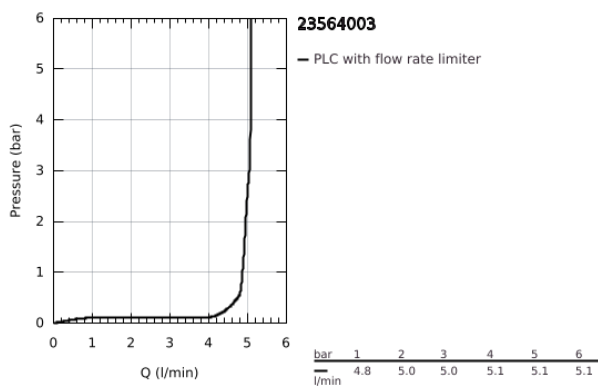

23 564 003 **EUROSTYLE BASIN MIXER 1/2"**
S-SIZE

PRODUCT DESCRIPTION

- Colour: chrome
- single hole installation
- loop metal lever
- GROHE SilkMove 35 mm ceramic cartridge
- adjustable flow rate limiter
- with temperature limiter
- GROHE LongLife finish
- GROHE EcoJoy - less water, perfect flow
- maximum flow rate (at 3 bar): 5 l/min
- Protected Water Ways no contact of water with lead or nickel inside the tap
- GROHE FastFixation rapid installation system
- pop-up waste set 1 1/4"
- flexible connection hoses

23 564 003 **EUROSTYLE BASIN MIXER 1/2"**
S-SIZE

SPARE PARTS

- 1: Lever (Spare part-nr. 46938000)
 - 2: Cap (Spare part-nr. 46492000)
 - 3: Screw ring (Spare part-nr. 46815000)
 - 4: Cartridge (Spare part-nr. 46374000)
 - 5: Mousseur (Spare part-nr. 48159000)
 - 6: Pop-up rod (Spare part-nr. 46739000)
 - 7: Shank mounting kit (Spare part-nr. 46671000)
 - 8: Waste set 1 1/4" (Spare part-nr. 28910000)
 - 8.1: Plug (Spare part-nr. 07182000)
 - 8.2: Eccentric rod (Spare part-nr. 07052000)
 - 9: Eccentric rod (Spare part-nr. 07341000)*
 - 10: Socket spanner (Spare part-nr. 19332000)*
 - 11: Mounting wrench (Spare part-nr. 19017000)*
- * Optional accessories