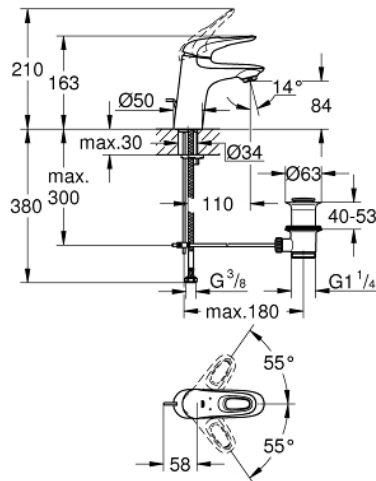

23 564 003 **EUROSTYLE BASIN MIXER 1/2"**
S-SIZE

PRODUCT DESCRIPTION

- Colour: chrome
- single hole installation
- loop metal lever
- GROHE SilkMove 35 mm ceramic cartridge
- adjustable flow rate limiter
- with temperature limiter
- GROHE LongLife finish
- GROHE EcoJoy - less water, perfect flow
- maximum flow rate (at 3 bar): 5 l/min
- Protected Water Ways no contact of water with lead or nickel inside the tap
- GROHE FastFixation rapid installation system
- pop-up waste set 1 1/4"
- flexible connection hoses

23 564 003 **EUROSTYLE BASIN MIXER 1/2"**
S-SIZE

SPARE PARTS

- 1: Lever (Spare part-nr. 46938000)
 - 2: Cap (Spare part-nr. 46492000)
 - 3: Screw ring (Spare part-nr. 46815000)
 - 4: Cartridge (Spare part-nr. 46374000)
 - 5: Mousseur (Spare part-nr. 48159000)
 - 6: Pop-up rod (Spare part-nr. 46739000)
 - 7: Shank mounting kit (Spare part-nr. 46671000)
 - 8: Waste set 1 1/4" (Spare part-nr. 28910000)
 - 8.1: Plug (Spare part-nr. 07182000)
 - 8.2: Eccentric rod (Spare part-nr. 07052000)
 - 9: Eccentric rod (Spare part-nr. 07341000)*
 - 10: Socket spanner (Spare part-nr. 19332000)*
 - 11: Mounting wrench (Spare part-nr. 19017000)*
- * Optional accessories