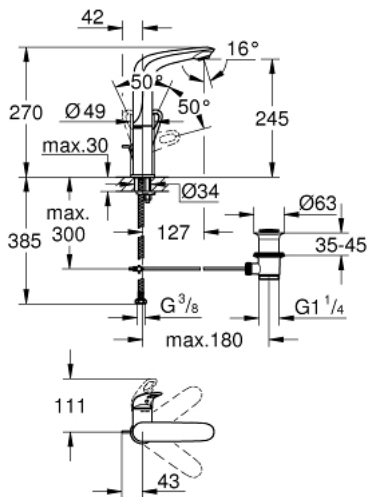

23 569 003 **EUROSTYLE SINGLE-LEVER BASIN MIXER 1/2"**  
**L-SIZE**

**PRODUCT DESCRIPTION**

- Tyc: Chrome
- single hole installation
- loop metal lever
- GROHE SilkMove 28 mm ceramic cartridge
- with temperature limiter
- GROHE LongLife finish
- GROHE EcoJoy - Less water, perfect flow
- maximum flow rate (at 3 bar): 5 l/min
- GROHE FastFixation rapid installation system
- swivel cast spout
- swivel area 360°
- pop-up waste set 1 1/4"
- flexible connection hoses

23 569 003 **EUROSTYLE SINGLE-LEVER BASIN MIXER 1/2"**  
**L-SIZE**

**SPARE PARTS**

- 1: Lever (Spare part-nr. 46942000)
  - 2: Fitting ring (Spare part-nr. 46715000)
  - 3: Cartridge (Spare part-nr. 46580000)
  - 4: Mousseur (Spare part-nr. 48159000)
  - 5: Pop-up rod (Spare part-nr. 46739000)
  - 6: Shank mounting kit (Spare part-nr. 46671000)
  - 7: Waste set 1 1/4" (Spare part-nr. 28910000)
  - 7.1: Plug (Spare part-nr. 07182000)
  - 7.2: Eccentric rod (Spare part-nr. 07052000)
  - 8: Eccentric rod (Spare part-nr. 07341000)\*
  - 9: Mounting wrench (Spare part-nr. 19017000)\*
- \* Optional accessories