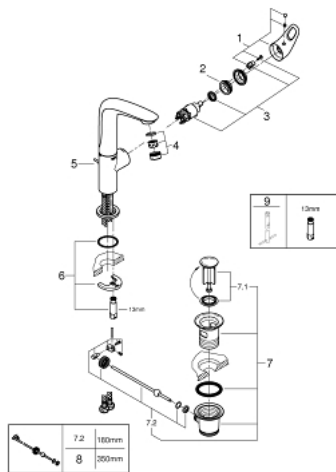

23 569 003 **EUROSTYLE SINGLE-LEVER BASIN MIXER 1/2"**  
**L-SIZE**

**PRODUCT DESCRIPTION**

- Tyc: Chrome
- single hole installation
- loop metal lever
- GROHE SilkMove 28 mm ceramic cartridge
- with temperature limiter
- GROHE LongLife finish
- GROHE EcoJoy - Less water, perfect flow
- maximum flow rate (at 3 bar): 5 l/min
- GROHE FastFixation rapid installation system
- swivel cast spout
- swivel area 360°
- pop-up waste set 1 1/4"
- flexible connection hoses

23 569 003 **EUROSTYLE SINGLE-LEVER BASIN MIXER 1/2"**  
**L-SIZE**

**SPARE PARTS**

- 1: Lever (Spare part-nr. 46942000)
  - 2: Fitting ring (Spare part-nr. 46715000)
  - 3: Cartridge (Spare part-nr. 46580000)
  - 4: Mousseur (Spare part-nr. 48159000)
  - 5: Pop-up rod (Spare part-nr. 46739000)
  - 6: Shank mounting kit (Spare part-nr. 46671000)
  - 7: Waste set 1 1/4" (Spare part-nr. 28910000)
  - 7.1: Plug (Spare part-nr. 07182000)
  - 7.2: Eccentric rod (Spare part-nr. 07052000)
  - 8: Eccentric rod (Spare part-nr. 07341000)\*
  - 9: Mounting wrench (Spare part-nr. 19017000)\*
- \* Optional accessories