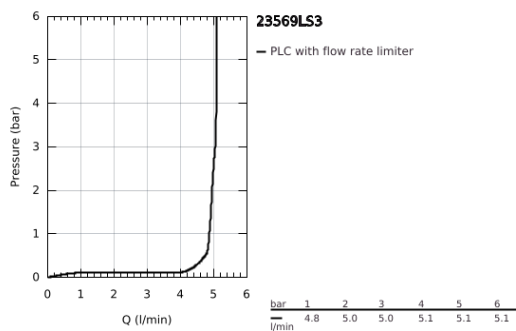

23 569 LS3 EUROSTYLE SINGLE-LEVER BASIN MIXER 1/2" L-SIZE

PRODUCT DESCRIPTION

- Colour: moon white/chrome
- single hole installation
- loop metal lever
- GROHE SilkMove 28 mm ceramic cartridge
- with temperature limiter
- GROHE LongLife finish
- mousseur 5.7 l/min
- GROHE FastFixation rapid installation system
- swivel cast spout
- swivel area 360°
- pop-up waste set 1 1/4"
- flexible connection hoses

23 569 LS3 EUROSTYLE SINGLE-LEVER BASIN MIXER 1/2" L-SIZE

SPARE PARTS

- 1: Lever (Spare part-nr. 46942LS0)
 - 2: retaining ring (Spare part-nr. 07419000)
 - 3: Cartridge (Spare part-nr. 46580000)
 - 4: Mousseur (Spare part-nr. 13961000)
 - 5: Pop-up rod (Spare part-nr. 46739000)
 - 6: Shank mounting kit (Spare part-nr. 46671000)
 - 7: Waste set 1 1/4" (Spare part-nr. 28910000)
 - 7.1: Plug (Spare part-nr. 07182000)
 - 7.2: Eccentric rod (Spare part-nr. 07052000)
 - 8: Eccentric rod (Spare part-nr. 07341000)*
 - 9: Mounting wrench (Spare part-nr. 19017000)*
- * Optional accessories