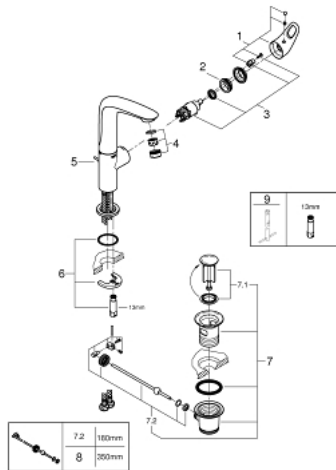

## 23 569 LS3 EUROSTYLE SINGLE-LEVER BASIN MIXER 1/2" L-SIZE

### PRODUCT DESCRIPTION

- Colour: moon white/chrome
- single hole installation
- loop metal lever
- GROHE SilkMove 28 mm ceramic cartridge
- with temperature limiter
- GROHE LongLife finish
- GROHE EcoJoy mousseur 5.7 l/min
- GROHE FastFixation rapid installation system
- swivel cast spout
- swivel area 360°
- pop-up waste set 1 1/4"
- flexible connection hoses

### SPARE PARTS

- 1: Lever (Spare part-nr. 46942LS0)
  - 2: retaining ring (Spare part-nr. 07419000)
  - 3: Cartridge (Spare part-nr. 46580000)
  - 4: Mousseur (Spare part-nr. 13961000)
  - 5: Pop-up rod (Spare part-nr. 46739000)
  - 6: Shank mounting kit (Spare part-nr. 46671000)
  - 7: Waste set 1 1/4" (Spare part-nr. 28910000)
  - 7.1: Plug (Spare part-nr. 07182000)
  - 7.2: Eccentric rod (Spare part-nr. 07052000)
  - 8: Eccentric rod (Spare part-nr. 07341000)\*
  - 9: Mounting wrench (Spare part-nr. 19017000)\*
- \* Optional accessories