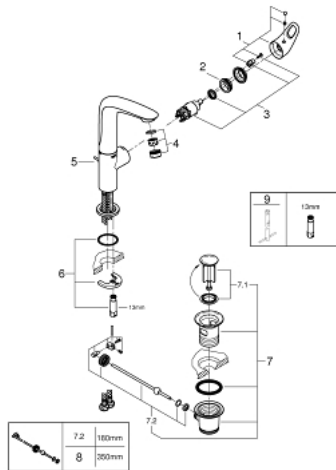

23 569 LS3 EUROSTYLE SINGLE-LEVER BASIN MIXER 1/2" L-SIZE

SPARE PARTS

1. 1: Lever (Spare part-nr. 46942LS0)
   - 2: retaining ring (Spare part-nr. 07419000)
   - 3: Cartridge (Spare part-nr. 46580000)
   - 4: Mousseur (Spare part-nr. 13961000)
   - 5: Pop-up rod (Spare part-nr. 46739000)
   - 6: Shank mounting kit (Spare part-nr. 46671000)
   - 7: Waste set 1 1/4" (Spare part-nr. 28910000)
   - 7.1: Plug (Spare part-nr. 07182000)
   - 7.2: Eccentric rod (Spare part-nr. 07052000)
   - 8: Eccentric rod (Spare part-nr. 07341000)*
   - 9: Mounting wrench (Spare part-nr. 19017000)*
2. Optional accessories