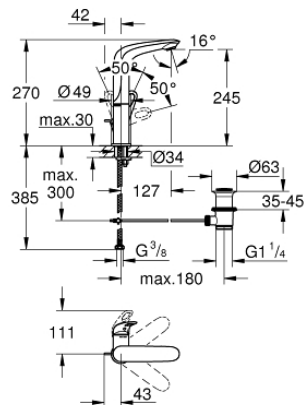

23 569 LS3 EUROSTYLE SINGLE-LEVER BASIN MIXER 1/2" L-SIZE

PRODUCT DESCRIPTION

- Colour: moon white/chrome
- single hole installation
- loop metal lever
- GROHE SilkMove 28 mm ceramic cartridge
- with temperature limiter
- GROHE LongLife finish
- mousseur 5.7 l/min
- GROHE FastFixation rapid installation system
- swivel cast spout
- swivel area 360°
- pop-up waste set 1 1/4"
- flexible connection hoses

23 569 LS3 EUROSTYLE SINGLE-LEVER BASIN MIXER 1/2" L-SIZE

SPARE PARTS

- 1: Lever (Spare part-nr. 46942LS0)
 - 2: retaining ring (Spare part-nr. 07419000)
 - 3: Cartridge (Spare part-nr. 46580000)
 - 4: Mousseur (Spare part-nr. 13961000)
 - 5: Pop-up rod (Spare part-nr. 46739000)
 - 6: Shank mounting kit (Spare part-nr. 46671000)
 - 7: Waste set 1 1/4" (Spare part-nr. 28910000)
 - 7.1: Plug (Spare part-nr. 07182000)
 - 7.2: Eccentric rod (Spare part-nr. 07052000)
 - 8: Eccentric rod (Spare part-nr. 07341000)*
 - 9: Mounting wrench (Spare part-nr. 19017000)*
- * Optional accessories