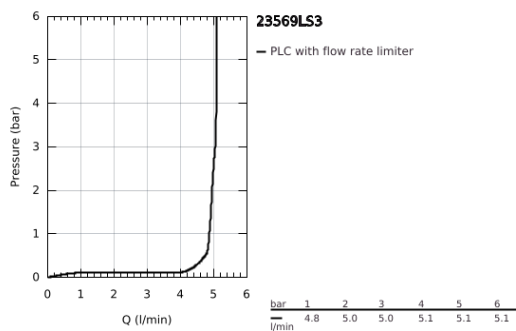

## 23 569 LS3 EUROSTYLE SINGLE-LEVER BASIN MIXER 1/2" L-SIZE

### PRODUCT DESCRIPTION

- Colour: moon white/chrome
- single hole installation
- loop metal lever
- GROHE SilkMove 28 mm ceramic cartridge
- with temperature limiter
- GROHE LongLife finish
- GROHE EcoJoy mousseur 5.7 l/min
- GROHE FastFixation rapid installation system
- swivel cast spout
- swivel area 360°
- pop-up waste set 1 1/4"
- flexible connection hoses