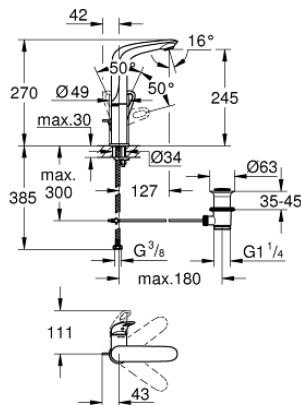

## 23 569 LS3 EUROSTYLE SINGLE-LEVER BASIN MIXER 1/2" L-SIZE

### PRODUCT DESCRIPTION

- Colour: moon white/chrome
- single hole installation
- loop metal lever
- GROHE SilkMove 28 mm ceramic cartridge
- with temperature limiter
- GROHE LongLife finish
- GROHE EcoJoy mousseur 5.7 l/min
- GROHE FastFixation rapid installation system
- swivel cast spout
- swivel area 360°
- pop-up waste set 1 1/4"
- flexible connection hoses

### SPARE PARTS

- 1: Lever (Spare part-nr. 46942LS0)
  - 2: retaining ring (Spare part-nr. 07419000)
  - 3: Cartridge (Spare part-nr. 46580000)
  - 4: Mousseur (Spare part-nr. 13961000)
  - 5: Pop-up rod (Spare part-nr. 46739000)
  - 6: Shank mounting kit (Spare part-nr. 46671000)
  - 7: Waste set 1 1/4" (Spare part-nr. 28910000)
  - 7.1: Plug (Spare part-nr. 07182000)
  - 7.2: Eccentric rod (Spare part-nr. 07052000)
  - 8: Eccentric rod (Spare part-nr. 07341000)\*
  - 9: Mounting wrench (Spare part-nr. 19017000)\*
- \* Optional accessories