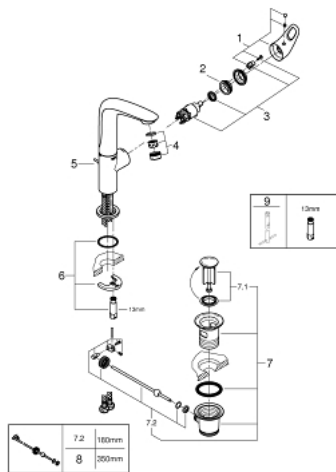

## 23 569 LS3 EUROSTYLE SINGLE-LEVER BASIN MIXER 1/2" L-SIZE

### PRODUCT DESCRIPTION

- Tyc: moon white/chrome
- single hole installation
- loop metal lever
- GROHE SilkMove 28 mm ceramic cartridge
- with temperature limiter
- GROHE LongLife finish
- GROHE EcoJoy mousseur 5.7 l/min
- GROHE FastFixation rapid installation system
- swivel cast spout
- swivel area 360°
- pop-up waste set 1 1/4"
- flexible connection hoses

23 569 LS3 **EUROSTYLE SINGLE-LEVER BASIN MIXER 1/2"**  
**L-SIZE**

**SPARE PARTS**

- 1: Lever (Spare part-nr. 46942LS0)
  - 2: Fitting ring (Spare part-nr. 07419000)
  - 3: Cartridge (Spare part-nr. 46580000)
  - 4: Mousseur (Spare part-nr. 13961000)
  - 5: Pop-up rod (Spare part-nr. 46739000)
  - 6: Shank mounting kit (Spare part-nr. 46671000)
  - 7: Waste set 1 1/4" (Spare part-nr. 28910000)
  - 7.1: Plug (Spare part-nr. 07182000)
  - 7.2: Eccentric rod (Spare part-nr. 07052000)
  - 8: Eccentric rod (Spare part-nr. 07341000)\*
  - 9: Mounting wrench (Spare part-nr. 19017000)\*
- \* Optional accessories