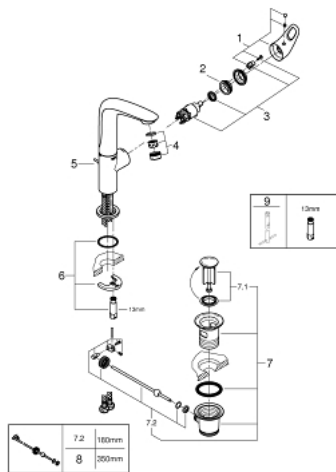

23 569 LS3 **EUROSTYLE SINGLE-LEVER BASIN MIXER 1/2"**  
**L-SIZE**

**PRODUCT DESCRIPTION**

- Tyc: moon white/chrome
- single hole installation
- loop metal lever
- GROHE SilkMove 28 mm ceramic cartridge
- with temperature limiter
- GROHE LongLife finish
- mousseur 5.7 l/min
- GROHE FastFixation rapid installation system
- swivel cast spout
- swivel area 360°
- pop-up waste set 1 1/4"
- flexible connection hoses

23 569 LS3 **EUROSTYLE SINGLE-LEVER BASIN MIXER 1/2"**  
**L-SIZE**

**SPARE PARTS**

- 1: Lever (Spare part-nr. 46942LS0)
  - 2: Fitting ring (Spare part-nr. 07419000)
  - 3: Cartridge (Spare part-nr. 46580000)
  - 4: Mousseur (Spare part-nr. 13961000)
  - 5: Pop-up rod (Spare part-nr. 46739000)
  - 6: Shank mounting kit (Spare part-nr. 46671000)
  - 7: Waste set 1 1/4" (Spare part-nr. 28910000)
  - 7.1: Plug (Spare part-nr. 07182000)
  - 7.2: Eccentric rod (Spare part-nr. 07052000)
  - 8: Eccentric rod (Spare part-nr. 07341000)\*
  - 9: Mounting wrench (Spare part-nr. 19017000)\*
- \* Optional accessories