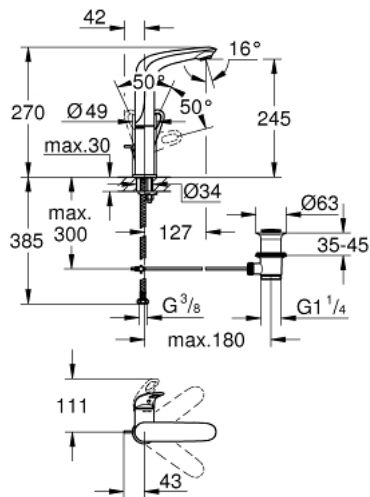

23 569 LS3 **EUROSTYLE SINGLE-LEVER BASIN MIXER 1/2"**  
**L-SIZE**

**PRODUCT DESCRIPTION**

- Tyc: moon white/chrome
- single hole installation
- loop metal lever
- GROHE SilkMove 28 mm ceramic cartridge
- with temperature limiter
- GROHE LongLife finish
- mousseur 5.7 l/min
- GROHE FastFixation rapid installation system
- swivel cast spout
- swivel area 360°
- pop-up waste set 1 1/4"
- flexible connection hoses

23 569 LS3 **EUROSTYLE SINGLE-LEVER BASIN MIXER 1/2"**  
**L-SIZE**

**SPARE PARTS**

- 1: Lever (Spare part-nr. 46942LS0)
  - 2: Fitting ring (Spare part-nr. 07419000)
  - 3: Cartridge (Spare part-nr. 46580000)
  - 4: Mousseur (Spare part-nr. 13961000)
  - 5: Pop-up rod (Spare part-nr. 46739000)
  - 6: Shank mounting kit (Spare part-nr. 46671000)
  - 7: Waste set 1 1/4" (Spare part-nr. 28910000)
  - 7.1: Plug (Spare part-nr. 07182000)
  - 7.2: Eccentric rod (Spare part-nr. 07052000)
  - 8: Eccentric rod (Spare part-nr. 07341000)\*
  - 9: Mounting wrench (Spare part-nr. 19017000)\*
- \* Optional accessories