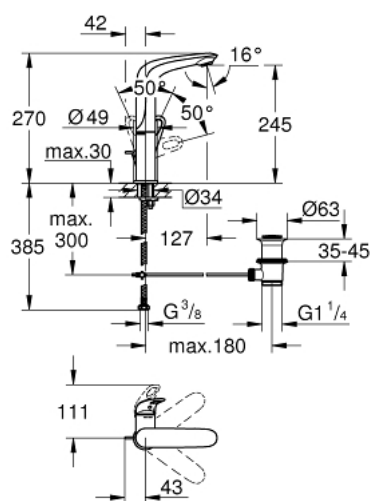

## 23 569 LS3 EUROSTYLE SINGLE-LEVER BASIN MIXER 1/2" L-SIZE

### PRODUCT DESCRIPTION

- Tyc: moon white/chrome
- single hole installation
- loop metal lever
- GROHE SilkMove 28 mm ceramic cartridge
- with temperature limiter
- GROHE LongLife finish
- GROHE EcoJoy mousseur 5.7 l/min
- GROHE FastFixation rapid installation system
- swivel cast spout
- swivel area 360°
- pop-up waste set 1 1/4"
- flexible connection hoses

23 569 LS3 **EUROSTYLE SINGLE-LEVER BASIN MIXER 1/2"**  
**L-SIZE**

**SPARE PARTS**

- 1: Lever (Spare part-nr. 46942LS0)
  - 2: Fitting ring (Spare part-nr. 07419000)
  - 3: Cartridge (Spare part-nr. 46580000)
  - 4: Mousseur (Spare part-nr. 13961000)
  - 5: Pop-up rod (Spare part-nr. 46739000)
  - 6: Shank mounting kit (Spare part-nr. 46671000)
  - 7: Waste set 1 1/4" (Spare part-nr. 28910000)
  - 7.1: Plug (Spare part-nr. 07182000)
  - 7.2: Eccentric rod (Spare part-nr. 07052000)
  - 8: Eccentric rod (Spare part-nr. 07341000)\*
  - 9: Mounting wrench (Spare part-nr. 19017000)\*
- \* Optional accessories