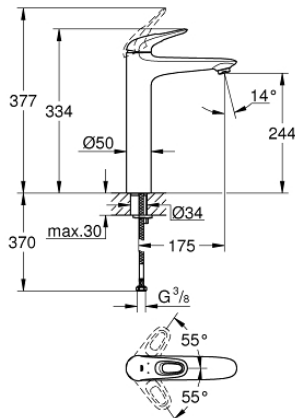

23 570 003 EUROSTYLE SINGLE-LEVER BASIN MIXER 1/2" XL-SIZE

PRODUCT DESCRIPTION

- Colour: chrome
- single hole installation
- loop metal lever
- for free-standing basins
- GROHE SilkMove 35 mm ceramic cartridge
- with temperature limiter
- GROHE LongLife finish
- GROHE EcoJoy - less water, perfect flow
- maximum flow rate (at 3 bar): 5 l/min
- GROHE FastFixation rapid installation system
- smooth body
- flexible connection hoses

23 570 003 EUROSTYLE SINGLE-LEVER BASIN MIXER 1/2" XL-SIZE

SPARE PARTS

- 1: Lever (Spare part-nr. 46938000)
 - 2: Cap (Spare part-nr. 46492000)
 - 3: Screw coupling (Spare part-nr. 46460000)
 - 4: Cartridge (Spare part-nr. 46374000)
 - 5: Flow straightener (Spare part-nr. 46837000)
 - 6: Shank mounting kit (Spare part-nr. 46671000)
 - 7: Socket spanner (Spare part-nr. 19332000)*
 - 8: Mounting wrench (Spare part-nr. 19017000)*
- * Optional accessories