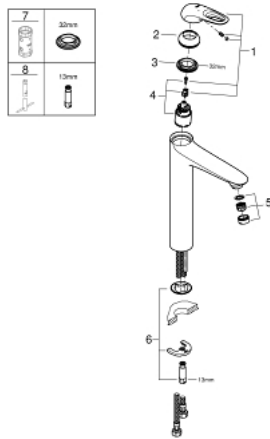

23 570 003 EUROSTYLE SINGLE-LEVER BASIN MIXER 1/2" XL-SIZE

PRODUCT DESCRIPTION

- Colour: chrome
- single hole installation
- loop metal lever
- for free-standing basins
- GROHE SilkMove 35 mm ceramic cartridge
- with temperature limiter
- GROHE LongLife finish
- GROHE EcoJoy - less water, perfect flow
- maximum flow rate (at 3 bar): 5 l/min
- GROHE FastFixation rapid installation system
- smooth body
- flexible connection hoses

23 570 003 EUROSTYLE SINGLE-LEVER BASIN MIXER 1/2" XL-SIZE

SPARE PARTS

- 1: Lever (Spare part-nr. 46938000)
 - 2: Cap (Spare part-nr. 46492000)
 - 3: Screw coupling (Spare part-nr. 46460000)
 - 4: Cartridge (Spare part-nr. 46374000)
 - 5: Flow straightener (Spare part-nr. 46837000)
 - 6: Shank mounting kit (Spare part-nr. 46671000)
 - 7: Socket spanner (Spare part-nr. 19332000)*
 - 8: Mounting wrench (Spare part-nr. 19017000)*
- * Optional accessories