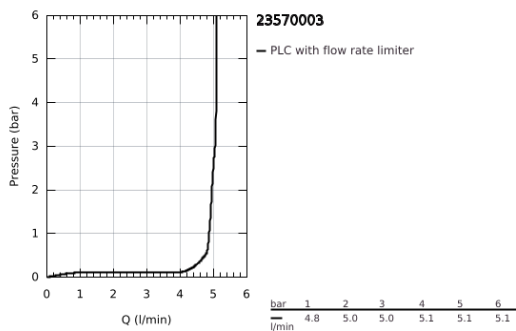

23 570 003 EUROSTYLE SINGLE-LEVER BASIN MIXER 1/2" XL-SIZE

PRODUCT DESCRIPTION

- Colour: chrome
- single hole installation
- loop metal lever
- for free-standing basins
- GROHE SilkMove 35 mm ceramic cartridge
- with temperature limiter
- GROHE LongLife finish
- GROHE EcoJoy - less water, perfect flow
- maximum flow rate (at 3 bar): 5 l/min
- GROHE FastFixation rapid installation system
- smooth body
- flexible connection hoses

23 570 003 EUROSTYLE SINGLE-LEVER BASIN MIXER 1/2" XL-SIZE

SPARE PARTS

- 1: Lever (Spare part-nr. 46938000)
 - 2: Cap (Spare part-nr. 46492000)
 - 3: Screw coupling (Spare part-nr. 46460000)
 - 4: Cartridge (Spare part-nr. 46374000)
 - 5: Flow straightener (Spare part-nr. 46837000)
 - 6: Shank mounting kit (Spare part-nr. 46671000)
 - 7: Socket spanner (Spare part-nr. 19332000)*
 - 8: Mounting wrench (Spare part-nr. 19017000)*
- * Optional accessories