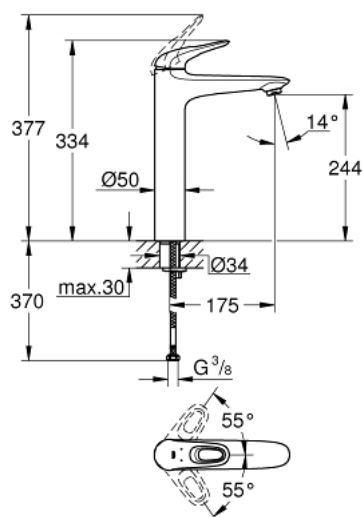

23 570 003 **EUROSTYLE SINGLE-LEVER BASIN MIXER 1/2"**  
**XL-SIZE**

**PRODUCT DESCRIPTION**

- Tyc: Chrome
- single hole installation
- loop metal lever
- for free-standing basins
- GROHE SilkMove 35 mm ceramic cartridge
- with temperature limiter
- GROHE LongLife finish
- GROHE EcoJoy - Less water, perfect flow
- maximum flow rate (at 3 bar): 5 l/min
- GROHE FastFixation rapid installation system
- smooth body
- flexible connection hoses

23 570 003 **EUROSTYLE SINGLE-LEVER BASIN MIXER 1/2"**  
**XL-SIZE**

**SPARE PARTS**

- 1: Lever (Spare part-nr. 46938000)
  - 2: Cap (Spare part-nr. 46492000)
  - 3: Screw coupling (Spare part-nr. 46460000)
  - 4: Cartridge (Spare part-nr. 46374000)
  - 5: Flow straightener (Spare part-nr. 46837000)
  - 6: Shank mounting kit (Spare part-nr. 46671000)
  - 7: Socket spanner (Spare part-nr. 19332000)\*
  - 8: Mounting wrench (Spare part-nr. 19017000)\*
- \* Optional accessories