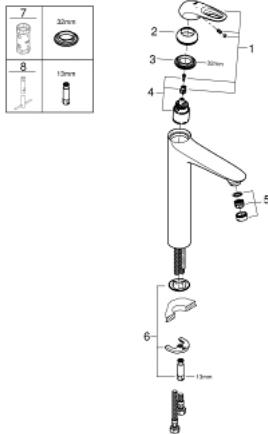

23 570 003 **EUROSTYLE SINGLE-LEVER BASIN MIXER 1/2"**  
**XL-SIZE**

**PRODUCT DESCRIPTION**

- Tyc: Chrome
- single hole installation
- loop metal lever
- for free-standing basins
- GROHE SilkMove 35 mm ceramic cartridge
- with temperature limiter
- GROHE LongLife finish
- GROHE EcoJoy - Less water, perfect flow
- maximum flow rate (at 3 bar): 5 l/min
- GROHE FastFixation rapid installation system
- smooth body
- flexible connection hoses

23 570 003 **EUROSTYLE SINGLE-LEVER BASIN MIXER 1/2"**  
**XL-SIZE**

**SPARE PARTS**

- 1: Lever (Spare part-nr. 46938000)
  - 2: Cap (Spare part-nr. 46492000)
  - 3: Screw coupling (Spare part-nr. 46460000)
  - 4: Cartridge (Spare part-nr. 46374000)
  - 5: Flow straightener (Spare part-nr. 46837000)
  - 6: Shank mounting kit (Spare part-nr. 46671000)
  - 7: Socket spanner (Spare part-nr. 19332000)\*
  - 8: Mounting wrench (Spare part-nr. 19017000)\*
- \* Optional accessories