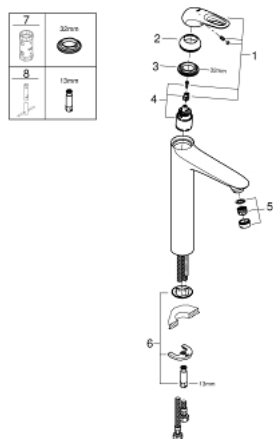

## 23 570 LS3 EUROSTYLE SINGLE-LEVER BASIN MIXER 1/2" XL-SIZE

### PRODUCT DESCRIPTION

- Colour: moon white/chrome
- single hole installation
- loop metal lever
- for free-standing basins
- GROHE SilkMove 35 mm ceramic cartridge
- with temperature limiter
- GROHE LongLife finish
- GROHE EcoJoy - less water, perfect flow
- maximum flow rate (at 3 bar): 5 l/min
- GROHE FastFixation rapid installation system
- smooth body
- flexible connection hoses

### SPARE PARTS

- 1: Lever (Spare part-nr. 46938LS0)
- 2: Cap (Spare part-nr. 46492000)
- 3: Screw coupling (Spare part-nr. 46460000)
- 4: Cartridge (Spare part-nr. 46374000)
- 5: Flow straightener (Spare part-nr. 46837000)
- 6: Shank mounting kit (Spare part-nr. 46671000)
- 7: Socket spanner (Spare part-nr. 19332000)\*
- 8: Mounting wrench (Spare part-nr. 19017000)\*