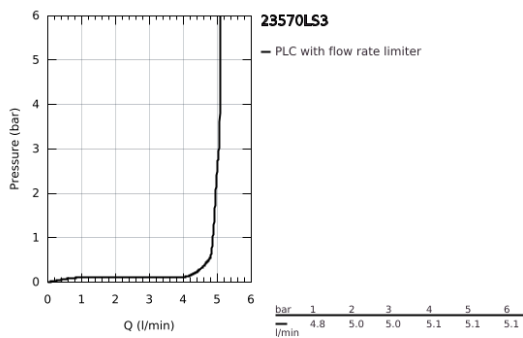

## 23 570 LS3 EUROSTYLE SINGLE-LEVER BASIN MIXER 1/2" XL-SIZE

### PRODUCT DESCRIPTION

- Colour: moon white/chrome
- single hole installation
- loop metal lever
- for free-standing basins
- GROHE SilkMove 35 mm ceramic cartridge
- with temperature limiter
- GROHE LongLife finish
- GROHE EcoJoy - less water, perfect flow
- maximum flow rate (at 3 bar): 5 l/min
- GROHE FastFixation rapid installation system
- smooth body
- flexible connection hoses