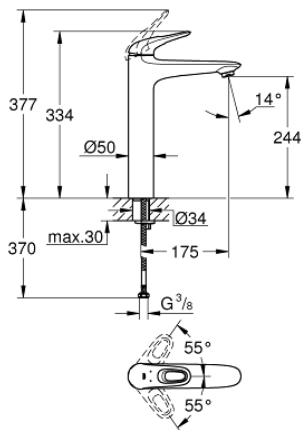

## 23 570 LS3 EUROSTYLE SINGLE-LEVER BASIN MIXER 1/2" XL-SIZE

### PRODUCT DESCRIPTION

- Colour: moon white/chrome
- single hole installation
- loop metal lever
- for free-standing basins
- GROHE SilkMove 35 mm ceramic cartridge
- with temperature limiter
- GROHE LongLife finish
- GROHE EcoJoy - less water, perfect flow
- maximum flow rate (at 3 bar): 5 l/min
- GROHE FastFixation rapid installation system
- smooth body
- flexible connection hoses

### SPARE PARTS

- 1: Lever (Spare part-nr. 46938LS0)
- 2: Cap (Spare part-nr. 46492000)
- 3: Screw coupling (Spare part-nr. 46460000)
- 4: Cartridge (Spare part-nr. 46374000)
- 5: Flow straightener (Spare part-nr. 46837000)
- 6: Shank mounting kit (Spare part-nr. 46671000)
- 7: Socket spanner (Spare part-nr. 19332000)\*
- 8: Mounting wrench (Spare part-nr. 19017000)\*