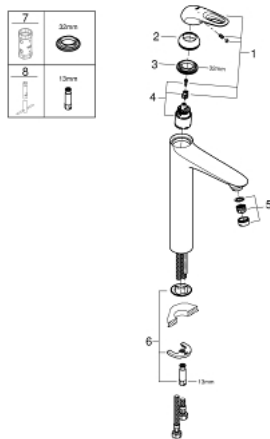

23 570 LS3 EUROSTYLE SINGLE-LEVER BASIN MIXER 1/2" XL-SIZE

PRODUCT DESCRIPTION

- Tyc: moon white/chrome
- single hole installation
- loop metal lever
- for free-standing basins
- GROHE SilkMove 35 mm ceramic cartridge
- with temperature limiter
- GROHE LongLife finish
- GROHE EcoJoy - Less water, perfect flow
- maximum flow rate (at 3 bar): 5 l/min
- GROHE FastFixation rapid installation system
- smooth body
- flexible connection hoses

23 570 LS3 EUROSTYLE SINGLE-LEVER BASIN MIXER 1/2" XL-SIZE

SPARE PARTS

- 1: Lever (Spare part-nr. 46938LS0)
 - 2: Cap (Spare part-nr. 46492000)
 - 3: Screw coupling (Spare part-nr. 46460000)
 - 4: Cartridge (Spare part-nr. 46374000)
 - 5: Flow straightener (Spare part-nr. 46837000)
 - 6: Shank mounting kit (Spare part-nr. 46671000)
 - 7: Socket spanner (Spare part-nr. 19332000)*
 - 8: Mounting wrench (Spare part-nr. 19017000)*
- * Optional accessories