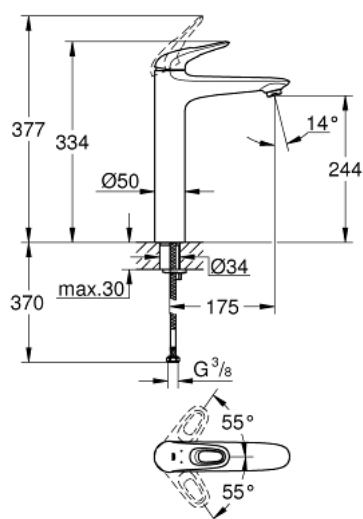

23 570 LS3 EUROSTYLE SINGLE-LEVER BASIN MIXER 1/2" XL-SIZE

PRODUCT DESCRIPTION

- Tyc: moon white/chrome
- single hole installation
- loop metal lever
- for free-standing basins
- GROHE SilkMove 35 mm ceramic cartridge
- with temperature limiter
- GROHE LongLife finish
- GROHE EcoJoy - Less water, perfect flow
- maximum flow rate (at 3 bar): 5 l/min
- GROHE FastFixation rapid installation system
- smooth body
- flexible connection hoses

23 570 LS3 EUROSTYLE SINGLE-LEVER BASIN MIXER 1/2" XL-SIZE

SPARE PARTS

- 1: Lever (Spare part-nr. 46938LS0)
 - 2: Cap (Spare part-nr. 46492000)
 - 3: Screw coupling (Spare part-nr. 46460000)
 - 4: Cartridge (Spare part-nr. 46374000)
 - 5: Flow straightener (Spare part-nr. 46837000)
 - 6: Shank mounting kit (Spare part-nr. 46671000)
 - 7: Socket spanner (Spare part-nr. 19332000)*
 - 8: Mounting wrench (Spare part-nr. 19017000)*
- * Optional accessories