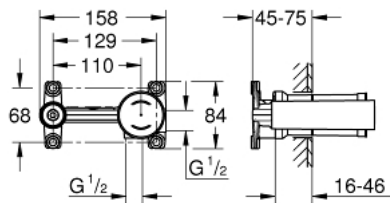

## 23 571 000 SINGLE-LEVER MIXER 1/2", UNIVERSAL CONCEALED BODY

### PRODUCT DESCRIPTION

- for 2-hole basin mixers
- wall installation
- without finishing trim set
- GROHE SilkMove 35 mm ceramic cartridge
- adjustable flow rate limiter
- with temperature limiter
- spout can be positioned on the right or left
- installation depth 45 to 75 mm
- DR-brass
- includes mounting template
- allows for waterproofing of wall construction surrounding the concealed body
- with sealing sleeve

23 571 000 **SINGLE-LEVER MIXER 1/2", UNIVERSAL CONCEALED BODY**

**SPARE PARTS**

1: Cartridge (Spare part-nr. 46374000)

2: Socket spanner (Spare part-nr. 19332000)\*

3: Extension (Spare part-nr. 46943000)\*