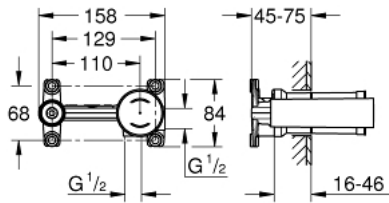

23 571 000 SINGLE-LEVER MIXER 1/2", UNIVERSAL CONCEALED BODY

PRODUCT DESCRIPTION

- for 2-hole basin mixers
- wall installation
- without finishing trim set
- GROHE SilkMove 35 mm ceramic cartridge
- adjustable flow rate limiter
- with temperature limiter
- spout can be positioned on the right or left
- installation depth 45 to 75 mm
- DR-brass
- includes mounting template
- allows for waterproofing of wall construction surrounding the concealed body
- with sealing sleeve

23 571 000 **SINGLE-LEVER MIXER 1/2", UNIVERSAL CONCEALED BODY**

SPARE PARTS

1: Cartridge (Spare part-nr. 46374000)

2: Socket spanner (Spare part-nr. 19332000)*

3: Extension (Spare part-nr. 46943000)*

* Optional accessories