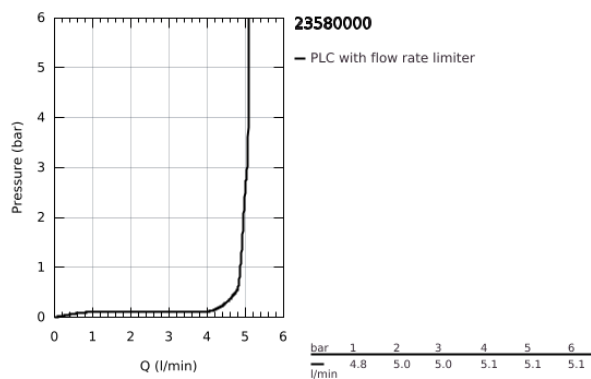

23 580 000 **START EDGE BASIN MIXER 1/2"**
S-SIZE

PRODUCT DESCRIPTION

- Colour: chrome
- single hole installation
- metal lever
- GROHE SmoothControl 28 mm ceramic cartridge
- chrome finish
- mousseur 5.7 l/min
- smooth body
- waste set with push-open plug
- flexible connection hoses
- rapid installation system

23 580 000 **START EDGE BASIN MIXER 1/2"**
S-SIZE

SPARE PARTS

- 1: Lever (Spare part-nr. 46697000)
 - 2: retaining ring (Spare part-nr. 46715000)
 - 3: Cartridge (Spare part-nr. 46580000)
 - 4: Mousseur (Spare part-nr. 48159000)
 - 5: Shank mounting kit (Spare part-nr. 46249000)
 - 6: Mounting wrench (Spare part-nr. 19017000)*
- * Optional accessories