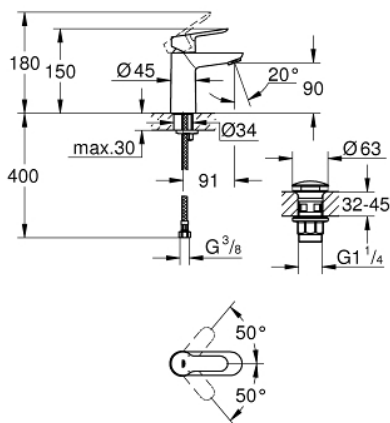

23 580 000 **START EDGE BASIN MIXER 1/2"**
S-SIZE

PRODUCT DESCRIPTION

- Colour: chrome
- single hole installation
- metal lever
- GROHE SmoothControl 28 mm ceramic cartridge
- chrome finish
- mousseur 5.7 l/min
- smooth body
- waste set with push-open plug
- flexible connection hoses
- rapid installation system

23 580 000 **START EDGE BASIN MIXER 1/2"**
S-SIZE

SPARE PARTS

- 1: Lever (Spare part-nr. 46697000)
 - 2: retaining ring (Spare part-nr. 46715000)
 - 3: Cartridge (Spare part-nr. 46580000)
 - 4: Mousseur (Spare part-nr. 48159000)
 - 5: Shank mounting kit (Spare part-nr. 46249000)
 - 6: Mounting wrench (Spare part-nr. 19017000)*
- * Optional accessories