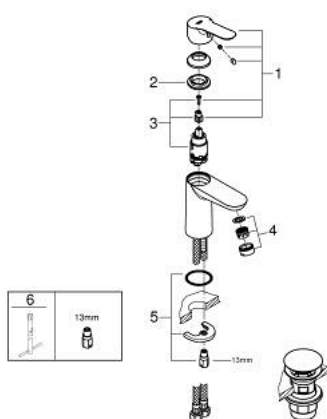

23 580 000 **START EDGE BASIN MIXER 1/2"**
S-SIZE

PRODUCT DESCRIPTION

- Colour: chrome
- single hole installation
- metal lever
- GROHE SmoothControl 28 mm ceramic cartridge
- chrome finish
- mousseur 5.7 l/min
- smooth body
- waste set with push-open plug
- flexible connection hoses
- rapid installation system

23 580 000 **START EDGE BASIN MIXER 1/2"**
S-SIZE

SPARE PARTS

- 1: Lever (Spare part-nr. 46697000)
 - 2: retaining ring (Spare part-nr. 46715000)
 - 3: Cartridge (Spare part-nr. 46580000)
 - 4: Mousseur (Spare part-nr. 48159000)
 - 5: Shank mounting kit (Spare part-nr. 46249000)
 - 6: Mounting wrench (Spare part-nr. 19017000)*
- * Optional accessories