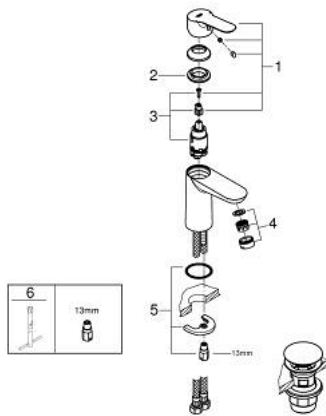

23 580 000 **START EDGE BASIN MIXER 1/2"**
S-SIZE

PRODUCT DESCRIPTION

- Tyc: Chrome
- single hole installation
- metal lever
- GROHE SmoothControl 28 mm ceramic cartridge
- chrome finish
- mousseur 5.7 l/min
- smooth body
- waste set with push-open plug
- flexible connection hoses
- rapid installation system

23 580 000 **START EDGE BASIN MIXER 1/2"**
S-SIZE

SPARE PARTS

- 1: Lever (Spare part-nr. 46697000)
 - 2: Fitting ring (Spare part-nr. 46715000)
 - 3: Cartridge (Spare part-nr. 46580000)
 - 4: Mousseur (Spare part-nr. 48159000)
 - 5: Shank mounting kit (Spare part-nr. 46249000)
 - 6: Mounting wrench (Spare part-nr. 19017000)*
- * Optional accessories