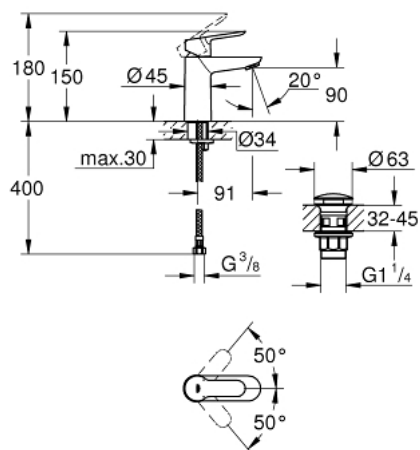

23 580 000 **START EDGE BASIN MIXER 1/2"**
S-SIZE

PRODUCT DESCRIPTION

- Tyc: Chrome
- single hole installation
- metal lever
- GROHE SmoothControl 28 mm ceramic cartridge
- chrome finish
- mousseur 5.7 l/min
- smooth body
- waste set with push-open plug
- flexible connection hoses
- rapid installation system

23 580 000 **START EDGE BASIN MIXER 1/2"**
S-SIZE

SPARE PARTS

- 1: Lever (Spare part-nr. 46697000)
 - 2: Fitting ring (Spare part-nr. 46715000)
 - 3: Cartridge (Spare part-nr. 46580000)
 - 4: Mousseur (Spare part-nr. 48159000)
 - 5: Shank mounting kit (Spare part-nr. 46249000)
 - 6: Mounting wrench (Spare part-nr. 19017000)*
- * Optional accessories