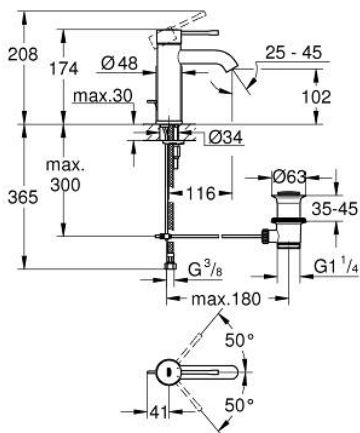

23 589 001 **ESSENCE BASIN MIXER 1/2"**
S-SIZE

PRODUCT DESCRIPTION

- Colour: chrome
- single hole installation
- metal lever
- GROHE SilkMove 28 mm ceramic cartridge
- with temperature limiter
- GROHE LongLife finish
- GROHE EcoJoy mousseur 5.7 l/min
- GROHE AquaGuide adjustable mousseur
- GROHE FastFixation Plus installation system
- pop-up waste set 1 1/4"
- flexible connection hoses

23 589 001 **ESSENCE BASIN MIXER 1/2"**
S-SIZE

SPARE PARTS

- 1: Lever (Spare part-nr. 46917000)
 - 2: retaining ring (Spare part-nr. 46715000)
 - 3: Cartridge (Spare part-nr. 46580000)
 - 4: Pop-up rod (Spare part-nr. 46739000)
 - 5: Mousseur (Spare part-nr. 48270000)
 - 6: Shank mounting kit (Spare part-nr. 46645000)
 - 7: Waste set 1 1/4" (Spare part-nr. 28910000)
 - 7.1: Plug (Spare part-nr. 07182000)
 - 7.2: Eccentric rod (Spare part-nr. 07052000)
 - 8: Mounting wrench (Spare part-nr. 19017000)*
 - 9: Eccentric rod (Spare part-nr. 07341000)*
- * Optional accessories