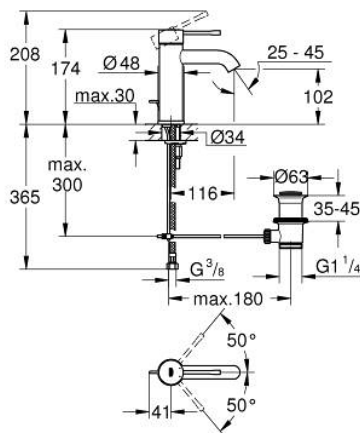

23 589 001 **ESSENCE BASIN MIXER 1/2"**
S-SIZE

PRODUCT DESCRIPTION

- Colour: chrome
- single hole installation
- metal lever
- GROHE SilkMove 28 mm ceramic cartridge
- with temperature limiter
- GROHE LongLife finish
- GROHE EcoJoy - less water, perfect flow
- maximum flow rate (at 3 bar): 5.7 l/min
- GROHE AquaGuide adjustable mousseur
- GROHE FastFixation Plus installation system
- pop-up waste set 1 1/4"
- flexible connection hoses

23 589 001 **ESSENCE BASIN MIXER 1/2"**
S-SIZE

SPARE PARTS

- 1: Lever (Spare part-nr. 46917000)
 - 2: retaining ring (Spare part-nr. 46715000)
 - 3: Cartridge (Spare part-nr. 46580000)
 - 4: Pop-up rod (Spare part-nr. 46739000)
 - 5: Mousseur (Spare part-nr. 48270000)
 - 6: Shank mounting kit (Spare part-nr. 46645000)
 - 7: Waste set 1 1/4" (Spare part-nr. 28910000)
 - 7.1: Plug (Spare part-nr. 07182000)
 - 7.2: Eccentric rod (Spare part-nr. 07052000)
 - 8: Mounting wrench (Spare part-nr. 19017000)*
 - 9: Eccentric rod (Spare part-nr. 07341000)*
- * Optional accessories