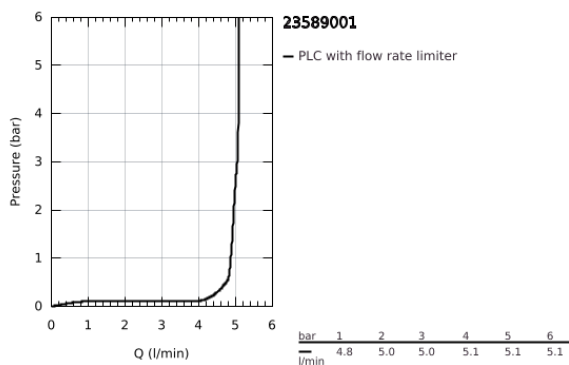

23 589 001 **ESSENCE BASIN MIXER 1/2"**
S-SIZE

PRODUCT DESCRIPTION

- Colour: chrome
- single hole installation
- metal lever
- GROHE SilkMove 28 mm ceramic cartridge
- with temperature limiter
- GROHE LongLife finish
- GROHE EcoJoy - less water, perfect flow
- maximum flow rate (at 3 bar): 5.7 l/min
- GROHE AquaGuide adjustable mousseur
- GROHE FastFixation Plus installation system
- pop-up waste set 1 1/4"
- flexible connection hoses

23 589 001 **ESSENCE BASIN MIXER 1/2"**
S-SIZE

SPARE PARTS

- 1: Lever (Spare part-nr. 46917000)
 - 2: retaining ring (Spare part-nr. 46715000)
 - 3: Cartridge (Spare part-nr. 46580000)
 - 4: Pop-up rod (Spare part-nr. 46739000)
 - 5: Mousseur (Spare part-nr. 48270000)
 - 6: Shank mounting kit (Spare part-nr. 46645000)
 - 7: Waste set 1 1/4" (Spare part-nr. 28910000)
 - 7.1: Plug (Spare part-nr. 07182000)
 - 7.2: Eccentric rod (Spare part-nr. 07052000)
 - 8: Mounting wrench (Spare part-nr. 19017000)*
 - 9: Eccentric rod (Spare part-nr. 07341000)*
- * Optional accessories