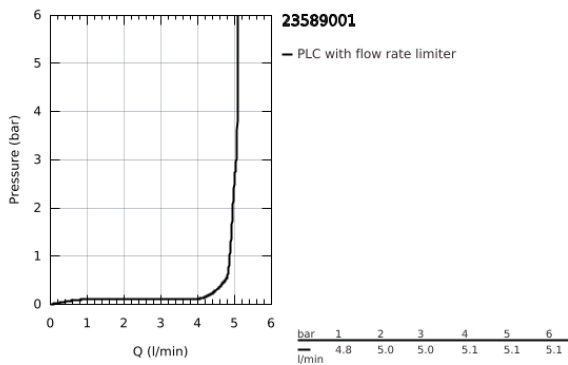

23 589 001 **ESSENCE BASIN MIXER 1/2"**
S-SIZE

PRODUCT DESCRIPTION

- Colour: chrome
- single hole installation
- metal lever
- GROHE SilkMove 28 mm ceramic cartridge
- with temperature limiter
- GROHE LongLife finish
- GROHE EcoJoy mousseur 5.7 l/min
- GROHE AquaGuide adjustable mousseur
- GROHE FastFixation Plus installation system
- pop-up waste set 1 1/4"
- flexible connection hoses

23 589 001 **ESSENCE BASIN MIXER 1/2"**
S-SIZE

SPARE PARTS

- 1: Lever (Spare part-nr. 46917000)
 - 2: retaining ring (Spare part-nr. 46715000)
 - 3: Cartridge (Spare part-nr. 46580000)
 - 4: Pop-up rod (Spare part-nr. 46739000)
 - 5: Mousseur (Spare part-nr. 48270000)
 - 6: Shank mounting kit (Spare part-nr. 46645000)
 - 7: Waste set 1 1/4" (Spare part-nr. 28910000)
 - 7.1: Plug (Spare part-nr. 07182000)
 - 7.2: Eccentric rod (Spare part-nr. 07052000)
 - 8: Mounting wrench (Spare part-nr. 19017000)*
 - 9: Eccentric rod (Spare part-nr. 07341000)*
- * Optional accessories