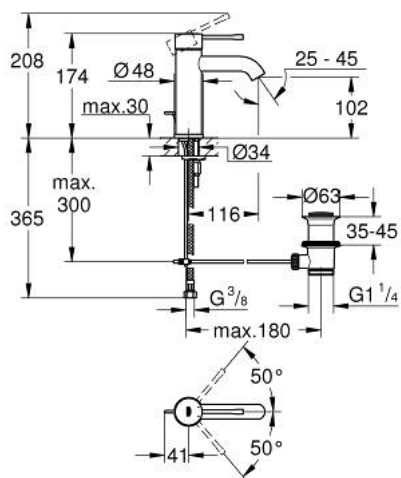

23 589 001 ESSENCE BASIN MIXER 1/2"
S-SIZE

PRODUCT DESCRIPTION

- Tyc: Chrome
- single hole installation
- metal lever
- GROHE SilkMove 28 mm ceramic cartridge
- with temperature limiter
- GROHE LongLife finish
- GROHE EcoJoy mousseur 5.7 l/min
- GROHE AquaGuide adjustable mousseur
- GROHE FastFixation Plus installation system
- pop-up waste set 1 1/4"
- flexible connection hoses

23 589 001 **ESSENCE BASIN MIXER 1/2"**
S-SIZE

SPARE PARTS

- 1: Lever (Spare part-nr. 46917000)
 - 2: Fitting ring (Spare part-nr. 46715000)
 - 3: Cartridge (Spare part-nr. 46580000)
 - 4: Pop-up rod (Spare part-nr. 46739000)
 - 5: Mousseur (Spare part-nr. 48270000)
 - 6: Shank mounting kit (Spare part-nr. 46645000)
 - 7: Waste set 1 1/4" (Spare part-nr. 28910000)
 - 7.1: Plug (Spare part-nr. 07182000)
 - 7.2: Eccentric rod (Spare part-nr. 07052000)
 - 8: Mounting wrench (Spare part-nr. 19017000)*
 - 9: Eccentric rod (Spare part-nr. 07341000)*
- * Optional accessories