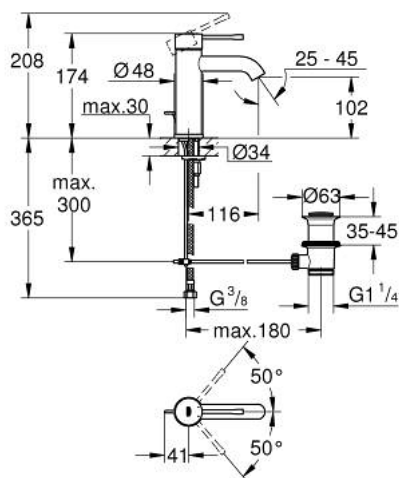

23 589 001 ESSENCE BASIN MIXER 1/2"
S-SIZE

PRODUCT DESCRIPTION

- Tyc: Chrome
- single hole installation
- metal lever
- GROHE SilkMove 28 mm ceramic cartridge
- with temperature limiter
- GROHE LongLife finish
- GROHE EcoJoy - Less water, perfect flow
- maximum flow rate (at 3 bar): 5.7 l/min
- GROHE AquaGuide adjustable mousseur
- GROHE FastFixation Plus installation system
- pop-up waste set 1 1/4"
- flexible connection hoses

23 589 001 **ESSENCE BASIN MIXER 1/2"**
S-SIZE

SPARE PARTS

- 1: Lever (Spare part-nr. 46917000)
 - 2: Fitting ring (Spare part-nr. 46715000)
 - 3: Cartridge (Spare part-nr. 46580000)
 - 4: Pop-up rod (Spare part-nr. 46739000)
 - 5: Mousseur (Spare part-nr. 48270000)
 - 6: Shank mounting kit (Spare part-nr. 46645000)
 - 7: Waste set 1 1/4" (Spare part-nr. 28910000)
 - 7.1: Plug (Spare part-nr. 07182000)
 - 7.2: Eccentric rod (Spare part-nr. 07052000)
 - 8: Mounting wrench (Spare part-nr. 19017000)*
 - 9: Eccentric rod (Spare part-nr. 07341000)*
- * Optional accessories