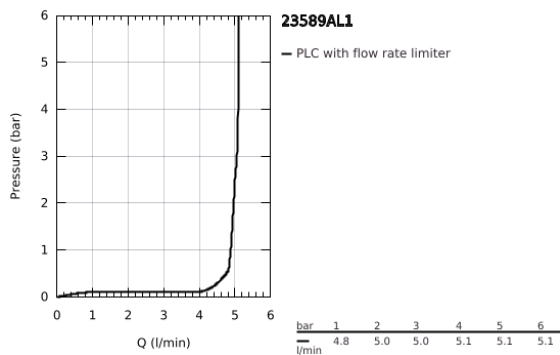

23 589 AL1 ESSENCE BASIN MIXER 1/2"
S-SIZE

PRODUCT DESCRIPTION

- Colour: brushed hard graphite
- single hole installation
- metal lever
- GROHE SilkMove 28 mm ceramic cartridge
- with temperature limiter
- GROHE LongLife finish
- GROHE EcoJoy - less water, perfect flow
- maximum flow rate (at 3 bar): 5.7 l/min
- GROHE AquaGuide adjustable mousseur
- GROHE FastFixation Plus installation system
- pop-up waste set 1 1/4"
- flexible connection hoses

23 589 AL1 **ESSENCE BASIN MIXER 1/2"**
S-SIZE

SPARE PARTS

- 1: Lever (Spare part-nr. 46917AL0)
 - 2: retaining ring (Spare part-nr. 46715000)
 - 3: Cartridge (Spare part-nr. 46580000)
 - 4: Pop-up rod (Spare part-nr. 46739AL0)
 - 5: Mousseur (Spare part-nr. 48270000)
 - 6: Shank mounting kit (Spare part-nr. 46645000)
 - 7: Waste set 1 1/4" (Spare part-nr. 28910AL0)
 - 7.1: Plug (Spare part-nr. 07182AL0)
 - 7.2: Eccentric rod (Spare part-nr. 07052000)
 - 8: Mounting wrench (Spare part-nr. 19017000)*
 - 9: Eccentric rod (Spare part-nr. 07341000)*
- * Optional accessories