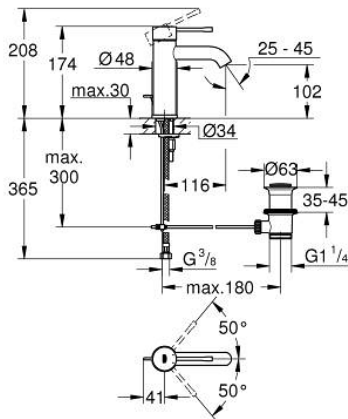

23 589 AL1 ESSENCE BASIN MIXER 1/2"
S-SIZE

PRODUCT DESCRIPTION

- Colour: brushed hard graphite
- single hole installation
- metal lever
- GROHE SilkMove 28 mm ceramic cartridge
- with temperature limiter
- GROHE LongLife finish
- GROHE EcoJoy - less water, perfect flow
- maximum flow rate (at 3 bar): 5.7 l/min
- GROHE AquaGuide adjustable mousseur
- GROHE FastFixation Plus installation system
- pop-up waste set 1 1/4"
- flexible connection hoses

23 589 AL1 **ESSENCE BASIN MIXER 1/2"**
S-SIZE

SPARE PARTS

- 1: Lever (Spare part-nr. 46917AL0)
 - 2: retaining ring (Spare part-nr. 46715000)
 - 3: Cartridge (Spare part-nr. 46580000)
 - 4: Pop-up rod (Spare part-nr. 46739AL0)
 - 5: Mousseur (Spare part-nr. 48270000)
 - 6: Shank mounting kit (Spare part-nr. 46645000)
 - 7: Waste set 1 1/4" (Spare part-nr. 28910AL0)
 - 7.1: Plug (Spare part-nr. 07182AL0)
 - 7.2: Eccentric rod (Spare part-nr. 07052000)
 - 8: Mounting wrench (Spare part-nr. 19017000)*
 - 9: Eccentric rod (Spare part-nr. 07341000)*
- * Optional accessories