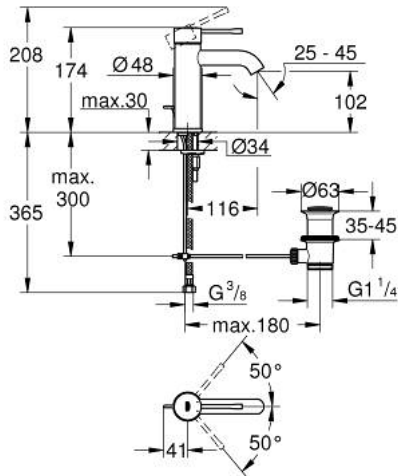

23 589 AL1 ESSENCE BASIN MIXER 1/2"
S-SIZE

PRODUCT DESCRIPTION

- Tyc: brushed hard graphite
- single hole installation
- metal lever
- GROHE SilkMove 28 mm ceramic cartridge
- with temperature limiter
- GROHE LongLife finish
- GROHE EcoJoy mousseur 5.7 l/min
- GROHE AquaGuide adjustable mousseur
- GROHE FastFixation Plus installation system
- pop-up waste set 1 1/4"
- flexible connection hoses

23 589 AL1 ESSENCE BASIN MIXER 1/2"
S-SIZE

SPARE PARTS

- 1: Lever (Spare part-nr. 46917AL0)
 - 2: Fitting ring (Spare part-nr. 46715000)
 - 3: Cartridge (Spare part-nr. 46580000)
 - 4: Pop-up rod (Spare part-nr. 46739AL0)
 - 5: Mousseur (Spare part-nr. 48270000)
 - 6: Shank mounting kit (Spare part-nr. 46645000)
 - 7: Waste set 1 1/4" (Spare part-nr. 28910AL0)
 - 7.1: Plug (Spare part-nr. 07182AL0)
 - 7.2: Eccentric rod (Spare part-nr. 07052000)
 - 8: Mounting wrench (Spare part-nr. 19017000)*
 - 9: Eccentric rod (Spare part-nr. 07341000)*
- * Optional accessories