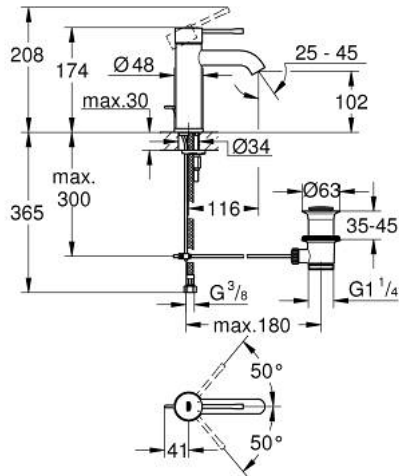

23 589 AL1 ESSENCE BASIN MIXER 1/2"
S-SIZE

PRODUCT DESCRIPTION

- Tyc: brushed hard graphite
- single hole installation
- metal lever
- GROHE SilkMove 28 mm ceramic cartridge
- with temperature limiter
- GROHE LongLife finish
- GROHE EcoJoy - Less water, perfect flow
- maximum flow rate (at 3 bar): 5.7 l/min
- GROHE AquaGuide adjustable mousseur
- GROHE FastFixation Plus installation system
- pop-up waste set 1 1/4"
- flexible connection hoses

23 589 AL1 ESSENCE BASIN MIXER 1/2"
S-SIZE

SPARE PARTS

- 1: Lever (Spare part-nr. 46917AL0)
 - 2: Fitting ring (Spare part-nr. 46715000)
 - 3: Cartridge (Spare part-nr. 46580000)
 - 4: Pop-up rod (Spare part-nr. 46739AL0)
 - 5: Mousseur (Spare part-nr. 48270000)
 - 6: Shank mounting kit (Spare part-nr. 46645000)
 - 7: Waste set 1 1/4" (Spare part-nr. 28910AL0)
 - 7.1: Plug (Spare part-nr. 07182AL0)
 - 7.2: Eccentric rod (Spare part-nr. 07052000)
 - 8: Mounting wrench (Spare part-nr. 19017000)*
 - 9: Eccentric rod (Spare part-nr. 07341000)*
- * Optional accessories