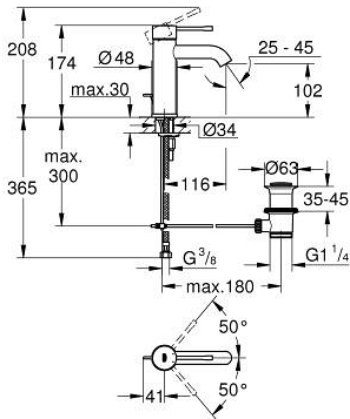

23 589 DC1 **ESSENCE BASIN MIXER 1/2"**
S-SIZE

PRODUCT DESCRIPTION

- Colour: supersteel
- single hole installation
- metal lever
- GROHE SilkMove 28 mm ceramic cartridge
- with temperature limiter
- GROHE LongLife finish
- GROHE EcoJoy - less water, perfect flow
- maximum flow rate (at 3 bar): 5.7 l/min
- GROHE AquaGuide adjustable mousseur
- GROHE FastFixation Plus installation system
- pop-up waste set 1 1/4"
- flexible connection hoses

23 589 DC1 **ESSENCE BASIN MIXER 1/2"**
S-SIZE

SPARE PARTS

- 1: Lever (Spare part-nr. 46917DC0)
 - 2: retaining ring (Spare part-nr. 46715000)
 - 3: Cartridge (Spare part-nr. 46580000)
 - 4: Pop-up rod (Spare part-nr. 46739EN0)
 - 5: Mousseur (Spare part-nr. 48270000)
 - 6: Shank mounting kit (Spare part-nr. 46645000)
 - 7: Waste set 1 1/4" (Spare part-nr. 28910DC0)
 - 7.1: Plug (Spare part-nr. 07182DC0)
 - 7.2: Eccentric rod (Spare part-nr. 07052000)
 - 8: Mounting wrench (Spare part-nr. 19017000)*
 - 9: Eccentric rod (Spare part-nr. 07341000)*
- * Optional accessories