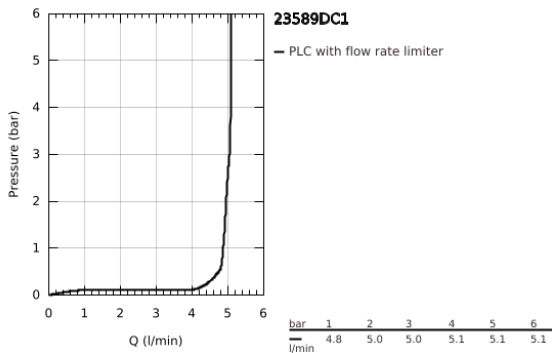

23 589 DC1 **ESSENCE BASIN MIXER 1/2"**
S-SIZE

PRODUCT DESCRIPTION

- Colour: supersteel
- single hole installation
- metal lever
- GROHE SilkMove 28 mm ceramic cartridge
- with temperature limiter
- GROHE LongLife finish
- GROHE EcoJoy - less water, perfect flow
- maximum flow rate (at 3 bar): 5.7 l/min
- GROHE AquaGuide adjustable mousseur
- GROHE FastFixation Plus installation system
- pop-up waste set 1 1/4"
- flexible connection hoses

23 589 DC1 **ESSENCE BASIN MIXER 1/2"**
S-SIZE

SPARE PARTS

- 1: Lever (Spare part-nr. 46917DC0)
 - 2: retaining ring (Spare part-nr. 46715000)
 - 3: Cartridge (Spare part-nr. 46580000)
 - 4: Pop-up rod (Spare part-nr. 46739EN0)
 - 5: Mousseur (Spare part-nr. 48270000)
 - 6: Shank mounting kit (Spare part-nr. 46645000)
 - 7: Waste set 1 1/4" (Spare part-nr. 28910DC0)
 - 7.1: Plug (Spare part-nr. 07182DC0)
 - 7.2: Eccentric rod (Spare part-nr. 07052000)
 - 8: Mounting wrench (Spare part-nr. 19017000)*
 - 9: Eccentric rod (Spare part-nr. 07341000)*
- * Optional accessories