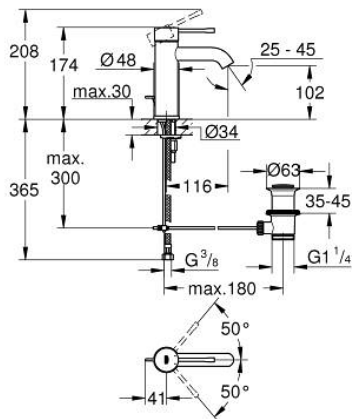

23 589 DC1 **ESSENCE BASIN MIXER 1/2"**
S-SIZE

PRODUCT DESCRIPTION

- Colour: supersteel
- single hole installation
- metal lever
- GROHE SilkMove 28 mm ceramic cartridge
- with temperature limiter
- GROHE LongLife finish
- GROHE EcoJoy mousseur 5.7 l/min
- GROHE AquaGuide adjustable mousseur
- GROHE FastFixation Plus installation system
- pop-up waste set 1 1/4"
- flexible connection hoses

23 589 DC1 **ESSENCE BASIN MIXER 1/2"**
S-SIZE

SPARE PARTS

- 1: Lever (Spare part-nr. 46917DC0)
 - 2: retaining ring (Spare part-nr. 46715000)
 - 3: Cartridge (Spare part-nr. 46580000)
 - 4: Pop-up rod (Spare part-nr. 46739EN0)
 - 5: Mousseur (Spare part-nr. 48270000)
 - 6: Shank mounting kit (Spare part-nr. 46645000)
 - 7: Waste set 1 1/4" (Spare part-nr. 28910DC0)
 - 7.1: Plug (Spare part-nr. 07182DC0)
 - 7.2: Eccentric rod (Spare part-nr. 07052000)
 - 8: Mounting wrench (Spare part-nr. 19017000)*
 - 9: Eccentric rod (Spare part-nr. 07341000)*
- * Optional accessories