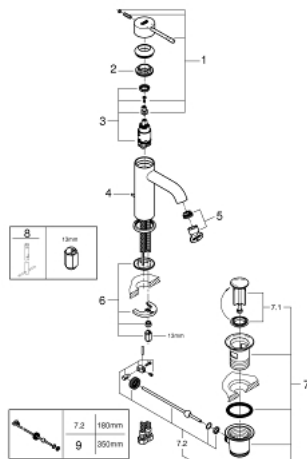

23 589 DC1 **ESSENCE BASIN MIXER 1/2"**
S-SIZE

PRODUCT DESCRIPTION

- Colour: supersteel
- single hole installation
- metal lever
- GROHE SilkMove 28 mm ceramic cartridge
- with temperature limiter
- GROHE LongLife finish
- GROHE EcoJoy mousseur 5.7 l/min
- GROHE AquaGuide adjustable mousseur
- GROHE FastFixation Plus installation system
- pop-up waste set 1 1/4"
- flexible connection hoses

23 589 DC1 **ESSENCE BASIN MIXER 1/2"**
S-SIZE

SPARE PARTS

- 1: Lever (Spare part-nr. 46917DC0)
 - 2: retaining ring (Spare part-nr. 46715000)
 - 3: Cartridge (Spare part-nr. 46580000)
 - 4: Pop-up rod (Spare part-nr. 46739EN0)
 - 5: Mousseur (Spare part-nr. 48270000)
 - 6: Shank mounting kit (Spare part-nr. 46645000)
 - 7: Waste set 1 1/4" (Spare part-nr. 28910DC0)
 - 7.1: Plug (Spare part-nr. 07182DC0)
 - 7.2: Eccentric rod (Spare part-nr. 07052000)
 - 8: Mounting wrench (Spare part-nr. 19017000)*
 - 9: Eccentric rod (Spare part-nr. 07341000)*
- * Optional accessories