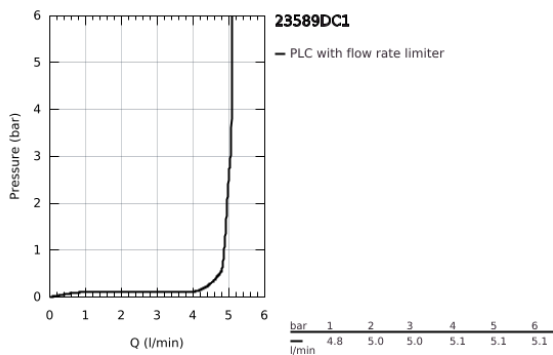

23 589 DC1 **ESSENCE BASIN MIXER 1/2"**
S-SIZE

PRODUCT DESCRIPTION

- Colour: supersteel
- single hole installation
- metal lever
- GROHE SilkMove 28 mm ceramic cartridge
- with temperature limiter
- GROHE LongLife finish
- GROHE EcoJoy mousseur 5.7 l/min
- GROHE AquaGuide adjustable mousseur
- GROHE FastFixation Plus installation system
- pop-up waste set 1 1/4"
- flexible connection hoses

23 589 DC1 **ESSENCE BASIN MIXER 1/2"**
S-SIZE

SPARE PARTS

- 1: Lever (Spare part-nr. 46917DC0)
 - 2: retaining ring (Spare part-nr. 46715000)
 - 3: Cartridge (Spare part-nr. 46580000)
 - 4: Pop-up rod (Spare part-nr. 46739EN0)
 - 5: Mousseur (Spare part-nr. 48270000)
 - 6: Shank mounting kit (Spare part-nr. 46645000)
 - 7: Waste set 1 1/4" (Spare part-nr. 28910DC0)
 - 7.1: Plug (Spare part-nr. 07182DC0)
 - 7.2: Eccentric rod (Spare part-nr. 07052000)
 - 8: Mounting wrench (Spare part-nr. 19017000)*
 - 9: Eccentric rod (Spare part-nr. 07341000)*
- * Optional accessories