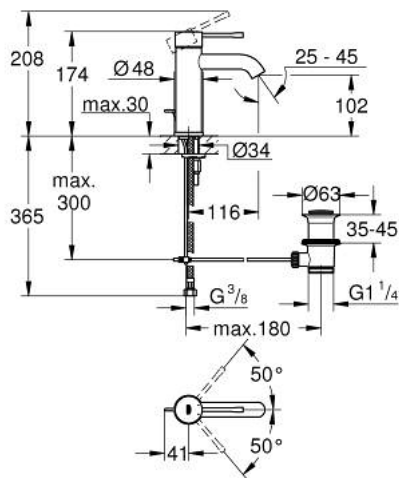

23 589 DC1 **ESSENCE BASIN MIXER 1/2"**
S-SIZE

PRODUCT DESCRIPTION

- Tyc: supersteel
- single hole installation
- metal lever
- GROHE SilkMove 28 mm ceramic cartridge
- with temperature limiter
- GROHE LongLife finish
- GROHE EcoJoy mousseur 5.7 l/min
- GROHE AquaGuide adjustable mousseur
- GROHE FastFixation Plus installation system
- pop-up waste set 1 1/4"
- flexible connection hoses

23 589 DC1 **ESSENCE BASIN MIXER 1/2"**
S-SIZE

SPARE PARTS

- 1: Lever (Spare part-nr. 46917DC0)
 - 2: Fitting ring (Spare part-nr. 46715000)
 - 3: Cartridge (Spare part-nr. 46580000)
 - 4: Pop-up rod (Spare part-nr. 46739EN0)
 - 5: Mousseur (Spare part-nr. 48270000)
 - 6: Shank mounting kit (Spare part-nr. 46645000)
 - 7: Waste set 1 1/4" (Spare part-nr. 28910DC0)
 - 7.1: Plug (Spare part-nr. 07182DC0)
 - 7.2: Eccentric rod (Spare part-nr. 07052000)
 - 8: Mounting wrench (Spare part-nr. 19017000)*
 - 9: Eccentric rod (Spare part-nr. 07341000)*
- * Optional accessories