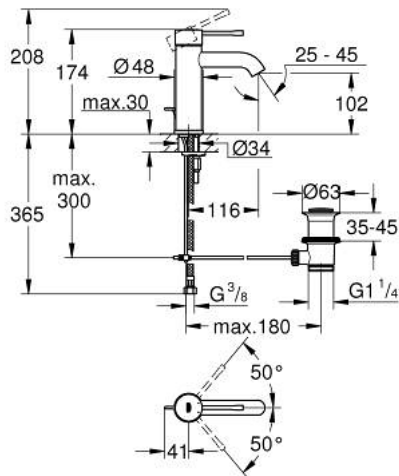

23 589 DC1 **ESSENCE BASIN MIXER 1/2"**
S-SIZE

PRODUCT DESCRIPTION

- Typ: supersteel
- single hole installation
- metal lever
- GROHE SilkMove 28 mm ceramic cartridge
- with temperature limiter
- GROHE LongLife finish
- GROHE EcoJoy - Less water, perfect flow
- maximum flow rate (at 3 bar): 5.7 l/min
- GROHE AquaGuide adjustable mousseur
- GROHE FastFixation Plus installation system
- pop-up waste set 1 1/4"
- flexible connection hoses

23 589 DC1 **ESSENCE BASIN MIXER 1/2"**
S-SIZE

SPARE PARTS

- 1: Lever (Spare part-nr. 46917DC0)
 - 2: Fitting ring (Spare part-nr. 46715000)
 - 3: Cartridge (Spare part-nr. 46580000)
 - 4: Pop-up rod (Spare part-nr. 46739EN0)
 - 5: Mousseur (Spare part-nr. 48270000)
 - 6: Shank mounting kit (Spare part-nr. 46645000)
 - 7: Waste set 1 1/4" (Spare part-nr. 28910DC0)
 - 7.1: Plug (Spare part-nr. 07182DC0)
 - 7.2: Eccentric rod (Spare part-nr. 07052000)
 - 8: Mounting wrench (Spare part-nr. 19017000)*
 - 9: Eccentric rod (Spare part-nr. 07341000)*
- * Optional accessories