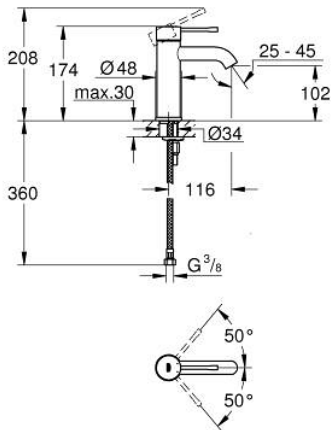

23 590 001 **ESSENCE BASIN MIXER 1/2"**  
**S-SIZE**

**PRODUCT DESCRIPTION**

- Colour: chrome
- single hole installation
- metal lever
- GROHE SilkMove 28 mm ceramic cartridge
- with temperature limiter
- GROHE LongLife finish
- GROHE EcoJoy - less water, perfect flow
- maximum flow rate (at 3 bar): 5.7 l/min
- GROHE AquaGuide adjustable mousseur
- GROHE FastFixation Plus installation system
- smooth body
- flexible connection hoses

23 590 001 **ESSENCE BASIN MIXER 1/2"**  
**S-SIZE**

**SPARE PARTS**

- 1: Lever (Spare part-nr. 46917000)
  - 2: retaining ring (Spare part-nr. 46715000)
  - 3: Cartridge (Spare part-nr. 46580000)
  - 4: Mousseur (Spare part-nr. 48270000)
  - 5: Escutcheon (Spare part-nr. 48603000)
  - 6: Shank mounting kit (Spare part-nr. 46645000)
  - 7: Mounting wrench (Spare part-nr. 19017000)\*
  - 8: Waste set with push-open plug (Spare part-nr. 65807000)\*
- \* Optional accessories