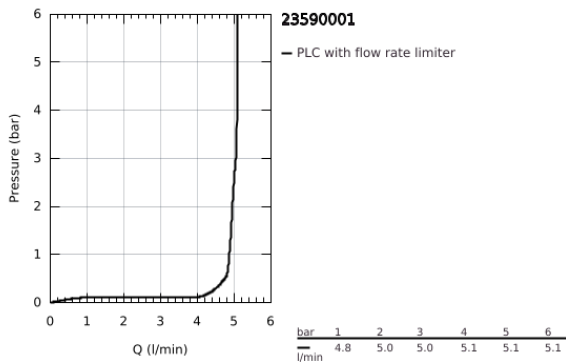

23 590 001 **ESSENCE BASIN MIXER 1/2"**  
**S-SIZE**

**PRODUCT DESCRIPTION**

- Colour: chrome
- single hole installation
- metal lever
- GROHE SilkMove 28 mm ceramic cartridge
- with temperature limiter
- GROHE LongLife finish
- GROHE EcoJoy - less water, perfect flow
- maximum flow rate (at 3 bar): 5.7 l/min
- GROHE AquaGuide adjustable mousseur
- GROHE FastFixation Plus installation system
- smooth body
- flexible connection hoses

23 590 001 **ESSENCE BASIN MIXER 1/2"**  
**S-SIZE**

**SPARE PARTS**

- 1: Lever (Spare part-nr. 46917000)
  - 2: retaining ring (Spare part-nr. 46715000)
  - 3: Cartridge (Spare part-nr. 46580000)
  - 4: Mousseur (Spare part-nr. 48270000)
  - 5: Escutcheon (Spare part-nr. 48603000)
  - 6: Shank mounting kit (Spare part-nr. 46645000)
  - 7: Mounting wrench (Spare part-nr. 19017000)\*
  - 8: Waste set with push-open plug (Spare part-nr. 65807000)\*
- \* Optional accessories