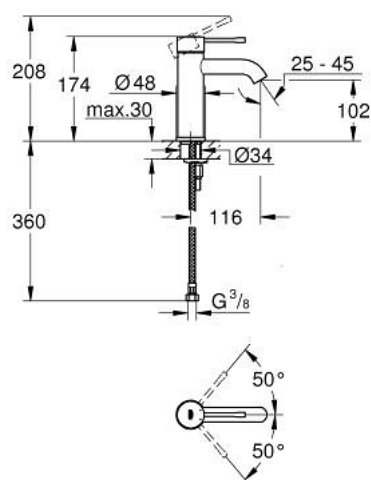

23 590 001 ESSENCE BASIN MIXER 1/2"
S-SIZE

PRODUCT DESCRIPTION

- Tyc: Chrome
- single hole installation
- metal lever
- GROHE SilkMove 28 mm ceramic cartridge
- with temperature limiter
- GROHE LongLife finish
- GROHE EcoJoy mousseur 5.7 l/min
- GROHE AquaGuide adjustable mousseur
- GROHE FastFixation Plus installation system
- smooth body
- flexible connection hoses

23 590 001 ESSENCE BASIN MIXER 1/2"
S-SIZE

SPARE PARTS

- 1: Lever (Spare part-nr. 46917000)
 - 2: Fitting ring (Spare part-nr. 46715000)
 - 3: Cartridge (Spare part-nr. 46580000)
 - 4: Mousseur (Spare part-nr. 48270000)
 - 5: Escutcheon (Spare part-nr. 48603000)
 - 6: Shank mounting kit (Spare part-nr. 46645000)
 - 7: Mounting wrench (Spare part-nr. 19017000)*
 - 8: Waste set with push-open plug (Spare part-nr. 65807000)*
- * Optional accessories