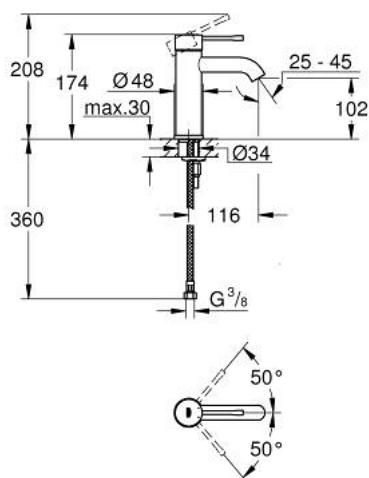

23 590 001 ESSENCE BASIN MIXER 1/2"
S-SIZE

PRODUCT DESCRIPTION

- Tyc: Chrome
- single hole installation
- metal lever
- GROHE SilkMove 28 mm ceramic cartridge
- with temperature limiter
- GROHE LongLife finish
- GROHE EcoJoy - Less water, perfect flow
- maximum flow rate (at 3 bar): 5.7 l/min
- GROHE AquaGuide adjustable mousseur
- GROHE FastFixation Plus installation system
- smooth body
- flexible connection hoses

23 590 001 ESSENCE BASIN MIXER 1/2"
S-SIZE

SPARE PARTS

- 1: Lever (Spare part-nr. 46917000)
 - 2: Fitting ring (Spare part-nr. 46715000)
 - 3: Cartridge (Spare part-nr. 46580000)
 - 4: Mousseur (Spare part-nr. 48270000)
 - 5: Escutcheon (Spare part-nr. 48603000)
 - 6: Shank mounting kit (Spare part-nr. 46645000)
 - 7: Mounting wrench (Spare part-nr. 19017000)*
 - 8: Waste set with push-open plug (Spare part-nr. 65807000)*
- * Optional accessories