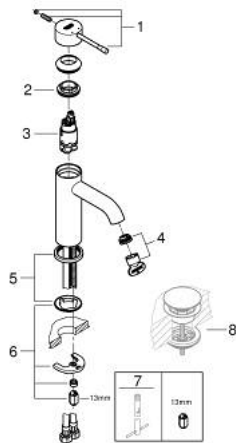

23 590 001 ESSENCE BASIN MIXER 1/2"
S-SIZE

PRODUCT DESCRIPTION

- Tyc: Chrome
- single hole installation
- metal lever
- GROHE SilkMove 28 mm ceramic cartridge
- with temperature limiter
- GROHE LongLife finish
- GROHE EcoJoy mousseur 5.7 l/min
- GROHE AquaGuide adjustable mousseur
- GROHE FastFixation Plus installation system
- smooth body
- flexible connection hoses

23 590 001 ESSENCE BASIN MIXER 1/2"
S-SIZE

SPARE PARTS

- 1: Lever (Spare part-nr. 46917000)
 - 2: Fitting ring (Spare part-nr. 46715000)
 - 3: Cartridge (Spare part-nr. 46580000)
 - 4: Mousseur (Spare part-nr. 48270000)
 - 5: Escutcheon (Spare part-nr. 48603000)
 - 6: Shank mounting kit (Spare part-nr. 46645000)
 - 7: Mounting wrench (Spare part-nr. 19017000)*
 - 8: Waste set with push-open plug (Spare part-nr. 65807000)*
- * Optional accessories