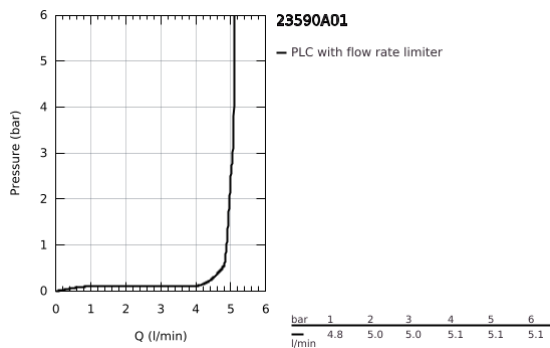

23 590 A01 ESSENCE BASIN MIXER 1/2"  
S-SIZE

**PRODUCT DESCRIPTION**

- Colour: hard graphite
- single hole installation
- metal lever
- GROHE SilkMove 28 mm ceramic cartridge
- with temperature limiter
- GROHE LongLife finish
- GROHE EcoJoy mousseur 5.7 l/min
- GROHE AquaGuide adjustable mousseur
- GROHE FastFixation Plus installation system
- smooth body
- flexible connection hoses

23 590 A01 **ESSENCE BASIN MIXER 1/2"**  
**S-SIZE**

**SPARE PARTS**

- 1: Lever (Spare part-nr. 46917A00)
  - 2: retaining ring (Spare part-nr. 46715000)
  - 3: Cartridge (Spare part-nr. 46580000)
  - 4: Mousseur (Spare part-nr. 48270000)
  - 5: Escutcheon (Spare part-nr. 48603A00)
  - 6: Shank mounting kit (Spare part-nr. 46645000)
  - 7: Mounting wrench (Spare part-nr. 19017000)\*
  - 8: Waste set with push-open plug (Spare part-nr. 65807A00)\*
- \* Optional accessories