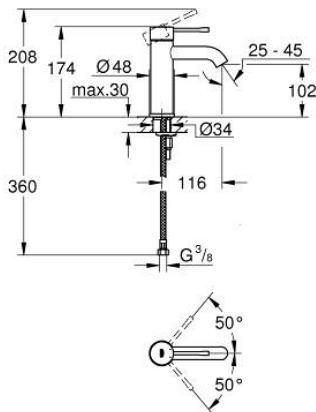

23 590 A01 **ESSENCE BASIN MIXER 1/2"**
S-SIZE

PRODUCT DESCRIPTION

- Colour: hard graphite
- single hole installation
- metal lever
- GROHE SilkMove 28 mm ceramic cartridge
- with temperature limiter
- GROHE LongLife finish
- GROHE EcoJoy - less water, perfect flow
- maximum flow rate (at 3 bar): 5.7 l/min
- GROHE AquaGuide adjustable mousseur
- GROHE FastFixation Plus installation system
- smooth body
- flexible connection hoses

23 590 A01 **ESSENCE BASIN MIXER 1/2"**
S-SIZE

SPARE PARTS

- 1: Lever (Spare part-nr. 46917A00)
 - 2: retaining ring (Spare part-nr. 46715000)
 - 3: Cartridge (Spare part-nr. 46580000)
 - 4: Mousseur (Spare part-nr. 48270000)
 - 5: Escutcheon (Spare part-nr. 48603A00)
 - 6: Shank mounting kit (Spare part-nr. 46645000)
 - 7: Mounting wrench (Spare part-nr. 19017000)*
 - 8: Waste set with push-open plug (Spare part-nr. 65807A00)*
- * Optional accessories