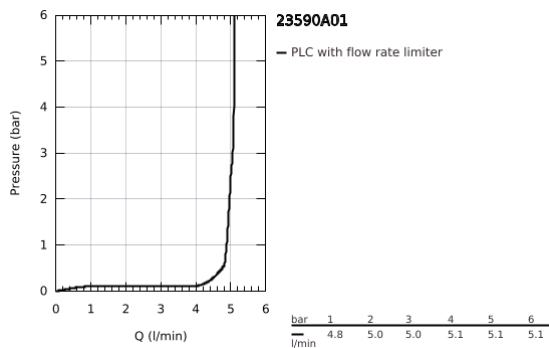

23 590 A01 **ESSENCE BASIN MIXER 1/2"**
S-SIZE

PRODUCT DESCRIPTION

- Colour: hard graphite
- single hole installation
- metal lever
- GROHE SilkMove 28 mm ceramic cartridge
- with temperature limiter
- GROHE LongLife finish
- GROHE EcoJoy - less water, perfect flow
- maximum flow rate (at 3 bar): 5.7 l/min
- GROHE AquaGuide adjustable mousseur
- GROHE FastFixation Plus installation system
- smooth body
- flexible connection hoses

23 590 A01 **ESSENCE BASIN MIXER 1/2"**
S-SIZE

SPARE PARTS

- 1: Lever (Spare part-nr. 46917A00)
 - 2: retaining ring (Spare part-nr. 46715000)
 - 3: Cartridge (Spare part-nr. 46580000)
 - 4: Mousseur (Spare part-nr. 48270000)
 - 5: Escutcheon (Spare part-nr. 48603A00)
 - 6: Shank mounting kit (Spare part-nr. 46645000)
 - 7: Mounting wrench (Spare part-nr. 19017000)*
 - 8: Waste set with push-open plug (Spare part-nr. 65807A00)*
- * Optional accessories