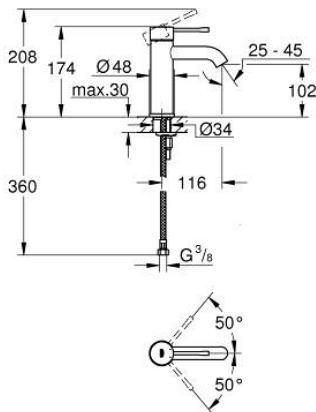

23 590 A01 ESSENCE BASIN MIXER 1/2"  
S-SIZE

**PRODUCT DESCRIPTION**

- Colour: hard graphite
- single hole installation
- metal lever
- GROHE SilkMove 28 mm ceramic cartridge
- with temperature limiter
- GROHE LongLife finish
- GROHE EcoJoy mousseur 5.7 l/min
- GROHE AquaGuide adjustable mousseur
- GROHE FastFixation Plus installation system
- smooth body
- flexible connection hoses

23 590 A01 **ESSENCE BASIN MIXER 1/2"**  
**S-SIZE**

**SPARE PARTS**

- 1: Lever (Spare part-nr. 46917A00)
  - 2: retaining ring (Spare part-nr. 46715000)
  - 3: Cartridge (Spare part-nr. 46580000)
  - 4: Mousseur (Spare part-nr. 48270000)
  - 5: Escutcheon (Spare part-nr. 48603A00)
  - 6: Shank mounting kit (Spare part-nr. 46645000)
  - 7: Mounting wrench (Spare part-nr. 19017000)\*
  - 8: Waste set with push-open plug (Spare part-nr. 65807A00)\*
- \* Optional accessories