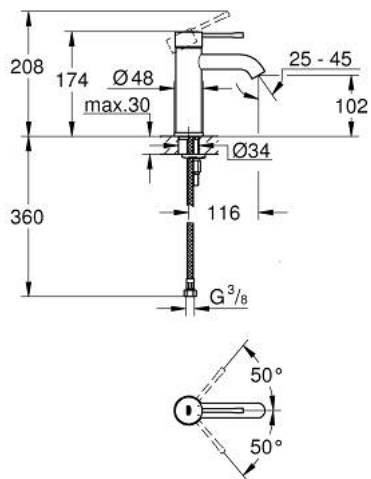

23 590 A01 **ESSENCE BASIN MIXER 1/2"**
S-SIZE

PRODUCT DESCRIPTION

- Tyc: hard graphite
- single hole installation
- metal lever
- GROHE SilkMove 28 mm ceramic cartridge
- with temperature limiter
- GROHE LongLife finish
- GROHE EcoJoy - Less water, perfect flow
- maximum flow rate (at 3 bar): 5.7 l/min
- GROHE AquaGuide adjustable mousseur
- GROHE FastFixation Plus installation system
- smooth body
- flexible connection hoses

23 590 A01 **ESSENCE BASIN MIXER 1/2"**
S-SIZE

SPARE PARTS

- 1: Lever (Spare part-nr. 46917A00)
 - 2: Fitting ring (Spare part-nr. 46715000)
 - 3: Cartridge (Spare part-nr. 46580000)
 - 4: Mousseur (Spare part-nr. 48270000)
 - 5: Escutcheon (Spare part-nr. 48603A00)
 - 6: Shank mounting kit (Spare part-nr. 46645000)
 - 7: Mounting wrench (Spare part-nr. 19017000)*
 - 8: Waste set with push-open plug (Spare part-nr. 65807A00)*
- * Optional accessories