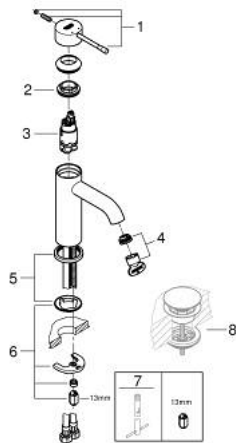

23 590 A01 **ESSENCE BASIN MIXER 1/2"**  
**S-SIZE**

**PRODUCT DESCRIPTION**

- Tyc: hard graphite
- single hole installation
- metal lever
- GROHE SilkMove 28 mm ceramic cartridge
- with temperature limiter
- GROHE LongLife finish
- GROHE EcoJoy mousseur 5.7 l/min
- GROHE AquaGuide adjustable mousseur
- GROHE FastFixation Plus installation system
- smooth body
- flexible connection hoses

23 590 A01 **ESSENCE BASIN MIXER 1/2"**  
**S-SIZE**

**SPARE PARTS**

- 1: Lever (Spare part-nr. 46917A00)
  - 2: Fitting ring (Spare part-nr. 46715000)
  - 3: Cartridge (Spare part-nr. 46580000)
  - 4: Mousseur (Spare part-nr. 48270000)
  - 5: Escutcheon (Spare part-nr. 48603A00)
  - 6: Shank mounting kit (Spare part-nr. 46645000)
  - 7: Mounting wrench (Spare part-nr. 19017000)\*
  - 8: Waste set with push-open plug (Spare part-nr. 65807A00)\*
- \* Optional accessories