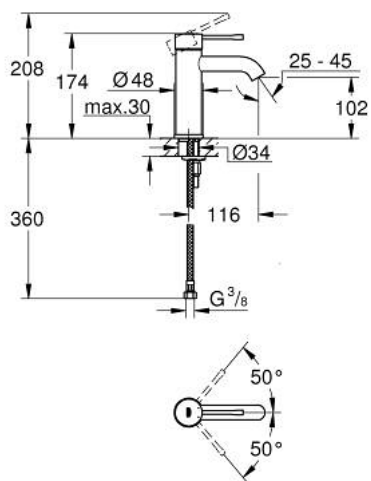

23 590 A01 **ESSENCE BASIN MIXER 1/2"**  
**S-SIZE**

**PRODUCT DESCRIPTION**

- Tyc: hard graphite
- single hole installation
- metal lever
- GROHE SilkMove 28 mm ceramic cartridge
- with temperature limiter
- GROHE LongLife finish
- GROHE EcoJoy mousseur 5.7 l/min
- GROHE AquaGuide adjustable mousseur
- GROHE FastFixation Plus installation system
- smooth body
- flexible connection hoses

23 590 A01 **ESSENCE BASIN MIXER 1/2"**  
**S-SIZE**

**SPARE PARTS**

- 1: Lever (Spare part-nr. 46917A00)
  - 2: Fitting ring (Spare part-nr. 46715000)
  - 3: Cartridge (Spare part-nr. 46580000)
  - 4: Mousseur (Spare part-nr. 48270000)
  - 5: Escutcheon (Spare part-nr. 48603A00)
  - 6: Shank mounting kit (Spare part-nr. 46645000)
  - 7: Mounting wrench (Spare part-nr. 19017000)\*
  - 8: Waste set with push-open plug (Spare part-nr. 65807A00)\*
- \* Optional accessories