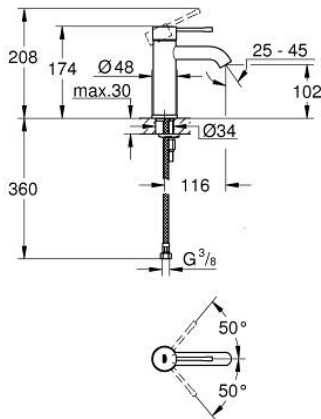

23 590 AL1 ESSENCE BASIN MIXER 1/2"  
S-SIZE

**PRODUCT DESCRIPTION**

- Colour: brushed hard graphite
- single hole installation
- metal lever
- GROHE SilkMove 28 mm ceramic cartridge
- with temperature limiter
- GROHE LongLife finish
- GROHE EcoJoy - less water, perfect flow
- maximum flow rate (at 3 bar): 5.7 l/min
- GROHE AquaGuide adjustable mousseur
- GROHE FastFixation Plus installation system
- smooth body
- flexible connection hoses

23 590 AL1 ESSENCE BASIN MIXER 1/2"  
S-SIZE

**SPARE PARTS**

- 1: Lever (Spare part-nr. 46917AL0)
  - 2: retaining ring (Spare part-nr. 46715000)
  - 3: Cartridge (Spare part-nr. 46580000)
  - 4: Mousseur (Spare part-nr. 48270000)
  - 5: Escutcheon (Spare part-nr. 48603AL0)
  - 6: Shank mounting kit (Spare part-nr. 46645000)
  - 7: Mounting wrench (Spare part-nr. 19017000)\*
  - 8: Waste set with push-open plug (Spare part-nr. 65807AL0)\*
- \* Optional accessories