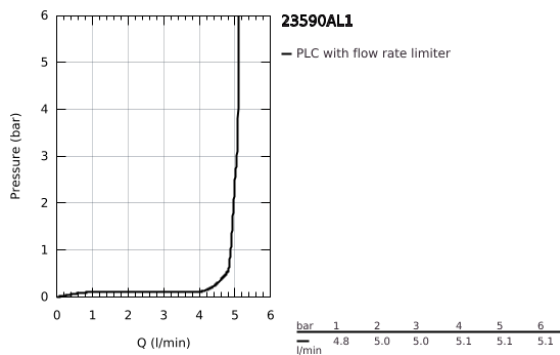

23 590 AL1 ESSENCE BASIN MIXER 1/2"  
S-SIZE

**PRODUCT DESCRIPTION**

- Colour: brushed hard graphite
- single hole installation
- metal lever
- GROHE SilkMove 28 mm ceramic cartridge
- with temperature limiter
- GROHE LongLife finish
- GROHE EcoJoy - less water, perfect flow
- maximum flow rate (at 3 bar): 5.7 l/min
- GROHE AquaGuide adjustable mousseur
- GROHE FastFixation Plus installation system
- smooth body
- flexible connection hoses

23 590 AL1 ESSENCE BASIN MIXER 1/2"  
S-SIZE

**SPARE PARTS**

- 1: Lever (Spare part-nr. 46917AL0)
  - 2: retaining ring (Spare part-nr. 46715000)
  - 3: Cartridge (Spare part-nr. 46580000)
  - 4: Mousseur (Spare part-nr. 48270000)
  - 5: Escutcheon (Spare part-nr. 48603AL0)
  - 6: Shank mounting kit (Spare part-nr. 46645000)
  - 7: Mounting wrench (Spare part-nr. 19017000)\*
  - 8: Waste set with push-open plug (Spare part-nr. 65807AL0)\*
- \* Optional accessories