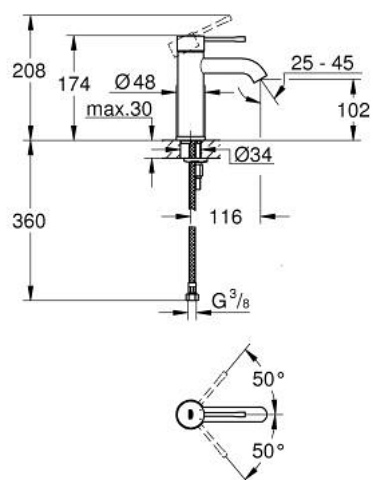

23 590 AL1 ESSENCE BASIN MIXER 1/2"
S-SIZE

PRODUCT DESCRIPTION

- Tyc: brushed hard graphite
- single hole installation
- metal lever
- GROHE SilkMove 28 mm ceramic cartridge
- with temperature limiter
- GROHE LongLife finish
- GROHE EcoJoy - Less water, perfect flow
- maximum flow rate (at 3 bar): 5.7 l/min
- GROHE AquaGuide adjustable mousseur
- GROHE FastFixation Plus installation system
- smooth body
- flexible connection hoses

23 590 AL1 ESSENCE BASIN MIXER 1/2"
S-SIZE

SPARE PARTS

- 1: Lever (Spare part-nr. 46917AL0)
 - 2: Fitting ring (Spare part-nr. 46715000)
 - 3: Cartridge (Spare part-nr. 46580000)
 - 4: Mousseur (Spare part-nr. 48270000)
 - 5: Escutcheon (Spare part-nr. 48603AL0)
 - 6: Shank mounting kit (Spare part-nr. 46645000)
 - 7: Mounting wrench (Spare part-nr. 19017000)*
 - 8: Waste set with push-open plug (Spare part-nr. 65807AL0)*
- * Optional accessories