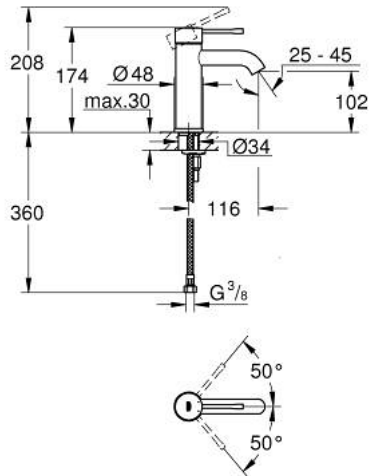

23 590 AL1 ESSENCE BASIN MIXER 1/2"
S-SIZE

PRODUCT DESCRIPTION

- Tyc: brushed hard graphite
- single hole installation
- metal lever
- GROHE SilkMove 28 mm ceramic cartridge
- with temperature limiter
- GROHE LongLife finish
- GROHE EcoJoy mousseur 5.7 l/min
- GROHE AquaGuide adjustable mousseur
- GROHE FastFixation Plus installation system
- smooth body
- flexible connection hoses

23 590 AL1 ESSENCE BASIN MIXER 1/2"
S-SIZE

SPARE PARTS

- 1: Lever (Spare part-nr. 46917AL0)
 - 2: Fitting ring (Spare part-nr. 46715000)
 - 3: Cartridge (Spare part-nr. 46580000)
 - 4: Mousseur (Spare part-nr. 48270000)
 - 5: Escutcheon (Spare part-nr. 48603AL0)
 - 6: Shank mounting kit (Spare part-nr. 46645000)
 - 7: Mounting wrench (Spare part-nr. 19017000)*
 - 8: Waste set with push-open plug (Spare part-nr. 65807AL0)*
- * Optional accessories