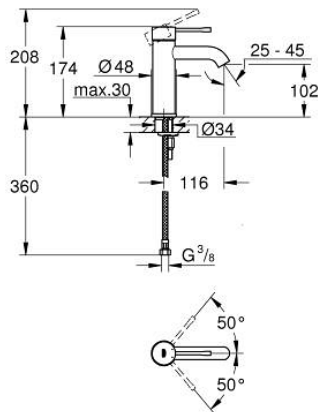

23 590 DA1 **ESSENCE BASIN MIXER 1/2"**
S-SIZE

PRODUCT DESCRIPTION

- Colour: warm sunset
- single hole installation
- metal lever
- GROHE SilkMove 28 mm ceramic cartridge
- with temperature limiter
- GROHE LongLife finish
- GROHE EcoJoy mousseur 5.7 l/min
- GROHE AquaGuide adjustable mousseur
- GROHE FastFixation Plus installation system
- smooth body
- flexible connection hoses

23 590 DA1 **ESSENCE BASIN MIXER 1/2"**
S-SIZE

SPARE PARTS

- 1: Lever (Spare part-nr. 46917DA0)
 - 2: retaining ring (Spare part-nr. 46715000)
 - 3: Cartridge (Spare part-nr. 46580000)
 - 4: Mousseur (Spare part-nr. 48270000)
 - 5: Escutcheon (Spare part-nr. 48603DA0)
 - 6: Shank mounting kit (Spare part-nr. 46645000)
 - 7: Mounting wrench (Spare part-nr. 19017000)*
 - 8: Waste set with push-open plug (Spare part-nr. 65807DA0)*
- * Optional accessories