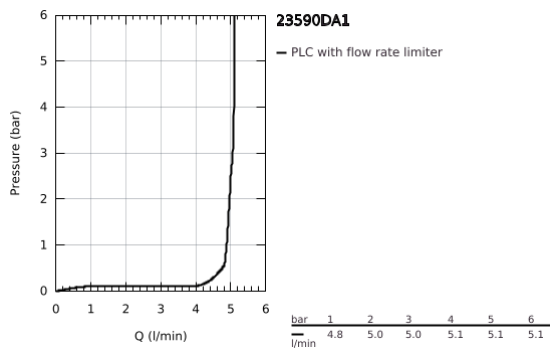

23 590 DA1 **ESSENCE BASIN MIXER 1/2"**
S-SIZE

PRODUCT DESCRIPTION

- Colour: warm sunset
- single hole installation
- metal lever
- GROHE SilkMove 28 mm ceramic cartridge
- with temperature limiter
- GROHE LongLife finish
- GROHE EcoJoy mousseur 5.7 l/min
- GROHE AquaGuide adjustable mousseur
- GROHE FastFixation Plus installation system
- smooth body
- flexible connection hoses

23 590 DA1 **ESSENCE BASIN MIXER 1/2"**
S-SIZE

SPARE PARTS

- 1: Lever (Spare part-nr. 46917DA0)
 - 2: retaining ring (Spare part-nr. 46715000)
 - 3: Cartridge (Spare part-nr. 46580000)
 - 4: Mousseur (Spare part-nr. 48270000)
 - 5: Escutcheon (Spare part-nr. 48603DA0)
 - 6: Shank mounting kit (Spare part-nr. 46645000)
 - 7: Mounting wrench (Spare part-nr. 19017000)*
 - 8: Waste set with push-open plug (Spare part-nr. 65807DA0)*
- * Optional accessories