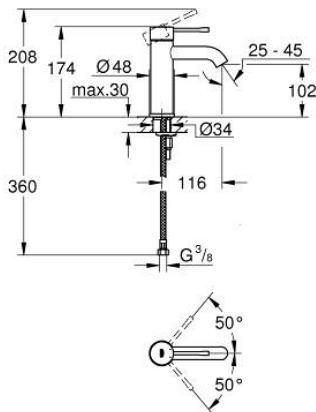

23 590 DA1 **ESSENCE BASIN MIXER 1/2"**
S-SIZE

PRODUCT DESCRIPTION

- Colour: warm sunset
- single hole installation
- metal lever
- GROHE SilkMove 28 mm ceramic cartridge
- with temperature limiter
- GROHE LongLife finish
- GROHE EcoJoy - less water, perfect flow
- maximum flow rate (at 3 bar): 5.7 l/min
- GROHE AquaGuide adjustable mousseur
- GROHE FastFixation Plus installation system
- smooth body
- flexible connection hoses

23 590 DA1 **ESSENCE BASIN MIXER 1/2"**
S-SIZE

SPARE PARTS

- 1: Lever (Spare part-nr. 46917DA0)
 - 2: retaining ring (Spare part-nr. 46715000)
 - 3: Cartridge (Spare part-nr. 46580000)
 - 4: Mousseur (Spare part-nr. 48270000)
 - 5: Escutcheon (Spare part-nr. 48603DA0)
 - 6: Shank mounting kit (Spare part-nr. 46645000)
 - 7: Mounting wrench (Spare part-nr. 19017000)*
 - 8: Waste set with push-open plug (Spare part-nr. 65807DA0)*
- * Optional accessories