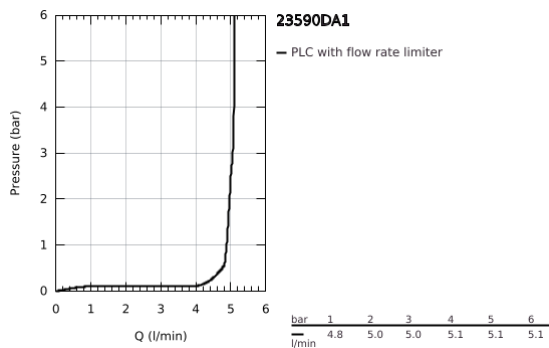

23 590 DA1 **ESSENCE BASIN MIXER 1/2"**
S-SIZE

PRODUCT DESCRIPTION

- Colour: warm sunset
- single hole installation
- metal lever
- GROHE SilkMove 28 mm ceramic cartridge
- with temperature limiter
- GROHE LongLife finish
- GROHE EcoJoy - less water, perfect flow
- maximum flow rate (at 3 bar): 5.7 l/min
- GROHE AquaGuide adjustable mousseur
- GROHE FastFixation Plus installation system
- smooth body
- flexible connection hoses

23 590 DA1 **ESSENCE BASIN MIXER 1/2"**
S-SIZE

SPARE PARTS

- 1: Lever (Spare part-nr. 46917DA0)
 - 2: retaining ring (Spare part-nr. 46715000)
 - 3: Cartridge (Spare part-nr. 46580000)
 - 4: Mousseur (Spare part-nr. 48270000)
 - 5: Escutcheon (Spare part-nr. 48603DA0)
 - 6: Shank mounting kit (Spare part-nr. 46645000)
 - 7: Mounting wrench (Spare part-nr. 19017000)*
 - 8: Waste set with push-open plug (Spare part-nr. 65807DA0)*
- * Optional accessories