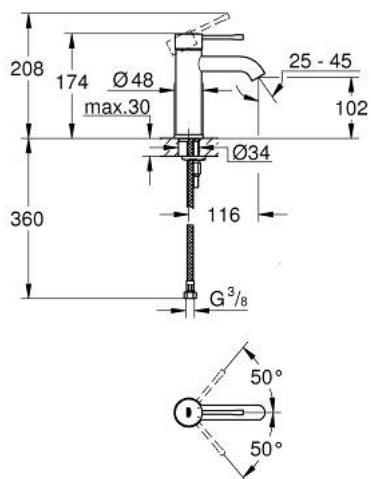

23 590 DA1 **ESSENCE BASIN MIXER 1/2"**
S-SIZE

PRODUCT DESCRIPTION

- Tyc: warm sunset
- single hole installation
- metal lever
- GROHE SilkMove 28 mm ceramic cartridge
- with temperature limiter
- GROHE LongLife finish
- GROHE EcoJoy - Less water, perfect flow
- maximum flow rate (at 3 bar): 5.7 l/min
- GROHE AquaGuide adjustable mousseur
- GROHE FastFixation Plus installation system
- smooth body
- flexible connection hoses

23 590 DA1 ESSENCE BASIN MIXER 1/2"
S-SIZE

SPARE PARTS

- 1: Lever (Spare part-nr. 46917DA0)
 - 2: Fitting ring (Spare part-nr. 46715000)
 - 3: Cartridge (Spare part-nr. 46580000)
 - 4: Mousseur (Spare part-nr. 48270000)
 - 5: Escutcheon (Spare part-nr. 48603DA0)
 - 6: Shank mounting kit (Spare part-nr. 46645000)
 - 7: Mounting wrench (Spare part-nr. 19017000)*
 - 8: Waste set with push-open plug (Spare part-nr. 65807DA0)*
- * Optional accessories