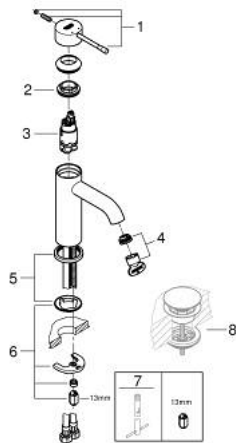

23 590 DC1 ESSENCE BASIN MIXER 1/2" S-SIZE

PRODUCT DESCRIPTION

- Tyc: supersteel
- single hole installation
- metal lever
- GROHE SilkMove 28 mm ceramic cartridge
- with temperature limiter
- GROHE LongLife finish
- GROHE EcoJoy - Less water, perfect flow
- maximum flow rate (at 3 bar): 5.7 l/min
- GROHE AquaGuide adjustable mousseur
- GROHE FastFixation Plus installation system
- smooth body
- flexible connection hoses

23 590 DC1 **ESSENCE BASIN MIXER 1/2"**
S-SIZE

SPARE PARTS

- 1: Lever (Spare part-nr. 46917DC0)
 - 2: Fitting ring (Spare part-nr. 46715000)
 - 3: Cartridge (Spare part-nr. 46580000)
 - 4: Mousseur (Spare part-nr. 48270000)
 - 5: Escutcheon (Spare part-nr. 48603DC0)
 - 6: Shank mounting kit (Spare part-nr. 46645000)
 - 7: Mounting wrench (Spare part-nr. 19017000)*
 - 8: Waste set with push-open plug (Spare part-nr. 65807DC0)*
- * Optional accessories