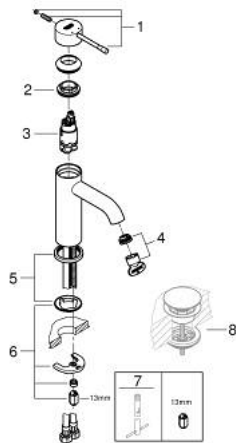

23 590 DC1 **ESSENCE BASIN MIXER 1/2"**  
**S-SIZE**

**PRODUCT DESCRIPTION**

- Tyc: supersteel
- single hole installation
- metal lever
- GROHE SilkMove 28 mm ceramic cartridge
- with temperature limiter
- GROHE LongLife finish
- GROHE EcoJoy mousseur 5.7 l/min
- GROHE AquaGuide adjustable mousseur
- GROHE FastFixation Plus installation system
- smooth body
- flexible connection hoses

23 590 DC1 **ESSENCE BASIN MIXER 1/2"**  
**S-SIZE**

**SPARE PARTS**

- 1: Lever (Spare part-nr. 46917DC0)
  - 2: Fitting ring (Spare part-nr. 46715000)
  - 3: Cartridge (Spare part-nr. 46580000)
  - 4: Mousseur (Spare part-nr. 48270000)
  - 5: Escutcheon (Spare part-nr. 48603DC0)
  - 6: Shank mounting kit (Spare part-nr. 46645000)
  - 7: Mounting wrench (Spare part-nr. 19017000)\*
  - 8: Waste set with push-open plug (Spare part-nr. 65807DC0)\*
- \* Optional accessories