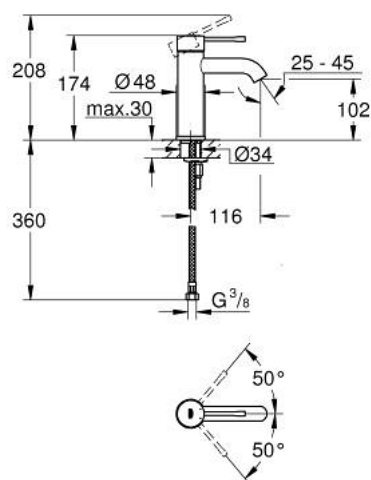

23 590 DC1 ESSENCE BASIN MIXER 1/2" S-SIZE

PRODUCT DESCRIPTION

- Tyc: supersteel
- single hole installation
- metal lever
- GROHE SilkMove 28 mm ceramic cartridge
- with temperature limiter
- GROHE LongLife finish
- GROHE EcoJoy - Less water, perfect flow
- maximum flow rate (at 3 bar): 5.7 l/min
- GROHE AquaGuide adjustable mousseur
- GROHE FastFixation Plus installation system
- smooth body
- flexible connection hoses

23 590 DC1 **ESSENCE BASIN MIXER 1/2"**
S-SIZE

SPARE PARTS

- 1: Lever (Spare part-nr. 46917DC0)
 - 2: Fitting ring (Spare part-nr. 46715000)
 - 3: Cartridge (Spare part-nr. 46580000)
 - 4: Mousseur (Spare part-nr. 48270000)
 - 5: Escutcheon (Spare part-nr. 48603DC0)
 - 6: Shank mounting kit (Spare part-nr. 46645000)
 - 7: Mounting wrench (Spare part-nr. 19017000)*
 - 8: Waste set with push-open plug (Spare part-nr. 65807DC0)*
- * Optional accessories