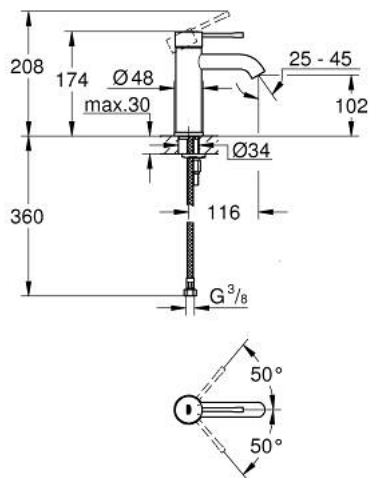

23 590 DC1 **ESSENCE BASIN MIXER 1/2"**  
**S-SIZE**

**PRODUCT DESCRIPTION**

- Tyc: supersteel
- single hole installation
- metal lever
- GROHE SilkMove 28 mm ceramic cartridge
- with temperature limiter
- GROHE LongLife finish
- GROHE EcoJoy mousseur 5.7 l/min
- GROHE AquaGuide adjustable mousseur
- GROHE FastFixation Plus installation system
- smooth body
- flexible connection hoses

23 590 DC1 **ESSENCE BASIN MIXER 1/2"**  
**S-SIZE**

**SPARE PARTS**

- 1: Lever (Spare part-nr. 46917DC0)
  - 2: Fitting ring (Spare part-nr. 46715000)
  - 3: Cartridge (Spare part-nr. 46580000)
  - 4: Mousseur (Spare part-nr. 48270000)
  - 5: Escutcheon (Spare part-nr. 48603DC0)
  - 6: Shank mounting kit (Spare part-nr. 46645000)
  - 7: Mounting wrench (Spare part-nr. 19017000)\*
  - 8: Waste set with push-open plug (Spare part-nr. 65807DC0)\*
- \* Optional accessories