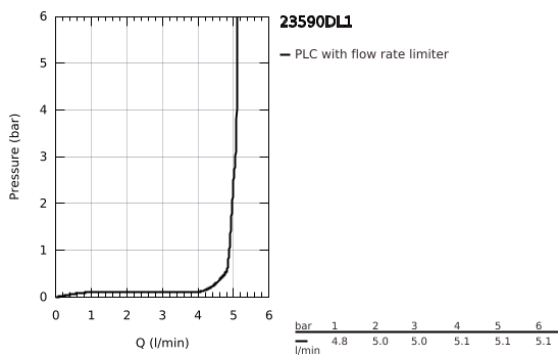

23 590 DL1 **ESSENCE BASIN MIXER 1/2"**
S-SIZE

PRODUCT DESCRIPTION

- Colour: brushed warm sunset
- single hole installation
- metal lever
- GROHE SilkMove 28 mm ceramic cartridge
- with temperature limiter
- GROHE LongLife finish
- GROHE EcoJoy - less water, perfect flow
- maximum flow rate (at 3 bar): 5.7 l/min
- GROHE AquaGuide adjustable mousseur
- GROHE FastFixation Plus installation system
- smooth body
- flexible connection hoses

23 590 DL1 **ESSENCE BASIN MIXER 1/2"**
S-SIZE

SPARE PARTS

- 1: Lever (Spare part-nr. 46917DL0)
 - 2: retaining ring (Spare part-nr. 46715000)
 - 3: Cartridge (Spare part-nr. 46580000)
 - 4: Mousseur (Spare part-nr. 48270000)
 - 5: Escutcheon (Spare part-nr. 48603DL0)
 - 6: Shank mounting kit (Spare part-nr. 46645000)
 - 7: Mounting wrench (Spare part-nr. 19017000)*
 - 8: Waste set with push-open plug (Spare part-nr. 65807DL0)*
- * Optional accessories