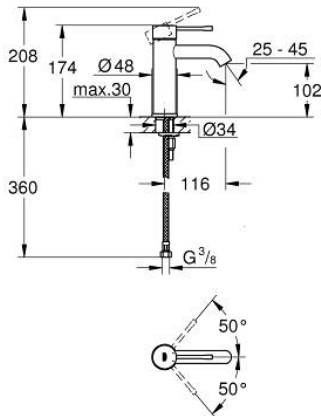

23 590 DL1 **ESSENCE BASIN MIXER 1/2"**
S-SIZE

PRODUCT DESCRIPTION

- Colour: brushed warm sunset
- single hole installation
- metal lever
- GROHE SilkMove 28 mm ceramic cartridge
- with temperature limiter
- GROHE LongLife finish
- GROHE EcoJoy - less water, perfect flow
- maximum flow rate (at 3 bar): 5.7 l/min
- GROHE AquaGuide adjustable mousseur
- GROHE FastFixation Plus installation system
- smooth body
- flexible connection hoses

23 590 DL1 **ESSENCE BASIN MIXER 1/2"**
S-SIZE

SPARE PARTS

- 1: Lever (Spare part-nr. 46917DL0)
 - 2: retaining ring (Spare part-nr. 46715000)
 - 3: Cartridge (Spare part-nr. 46580000)
 - 4: Mousseur (Spare part-nr. 48270000)
 - 5: Escutcheon (Spare part-nr. 48603DL0)
 - 6: Shank mounting kit (Spare part-nr. 46645000)
 - 7: Mounting wrench (Spare part-nr. 19017000)*
 - 8: Waste set with push-open plug (Spare part-nr. 65807DL0)*
- * Optional accessories