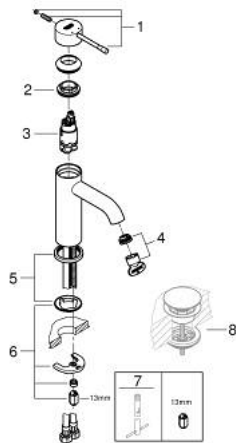

23 590 DL1 **ESSENCE BASIN MIXER 1/2"**
S-SIZE

PRODUCT DESCRIPTION

- Tyc: brushed warm sunset
- single hole installation
- metal lever
- GROHE SilkMove 28 mm ceramic cartridge
- with temperature limiter
- GROHE LongLife finish
- GROHE EcoJoy mousseur 5.7 l/min
- GROHE AquaGuide adjustable mousseur
- GROHE FastFixation Plus installation system
- smooth body
- flexible connection hoses

23 590 DL1 **ESSENCE BASIN MIXER 1/2"**
S-SIZE

SPARE PARTS

- 1: Lever (Spare part-nr. 46917DL0)
 - 2: Fitting ring (Spare part-nr. 46715000)
 - 3: Cartridge (Spare part-nr. 46580000)
 - 4: Mousseur (Spare part-nr. 48270000)
 - 5: Escutcheon (Spare part-nr. 48603DL0)
 - 6: Shank mounting kit (Spare part-nr. 46645000)
 - 7: Mounting wrench (Spare part-nr. 19017000)*
 - 8: Waste set with push-open plug (Spare part-nr. 65807DL0)*
- * Optional accessories