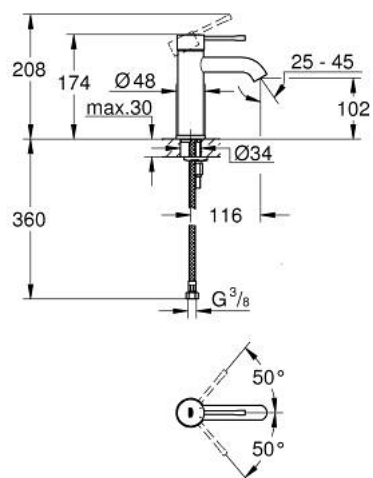

23 590 DL1 **ESSENCE BASIN MIXER 1/2"**
S-SIZE

PRODUCT DESCRIPTION

- Tyc: brushed warm sunset
- single hole installation
- metal lever
- GROHE SilkMove 28 mm ceramic cartridge
- with temperature limiter
- GROHE LongLife finish
- GROHE EcoJoy mousseur 5.7 l/min
- GROHE AquaGuide adjustable mousseur
- GROHE FastFixation Plus installation system
- smooth body
- flexible connection hoses

23 590 DL1 **ESSENCE BASIN MIXER 1/2"**
S-SIZE

SPARE PARTS

- 1: Lever (Spare part-nr. 46917DL0)
 - 2: Fitting ring (Spare part-nr. 46715000)
 - 3: Cartridge (Spare part-nr. 46580000)
 - 4: Mousseur (Spare part-nr. 48270000)
 - 5: Escutcheon (Spare part-nr. 48603DL0)
 - 6: Shank mounting kit (Spare part-nr. 46645000)
 - 7: Mounting wrench (Spare part-nr. 19017000)*
 - 8: Waste set with push-open plug (Spare part-nr. 65807DL0)*
- * Optional accessories