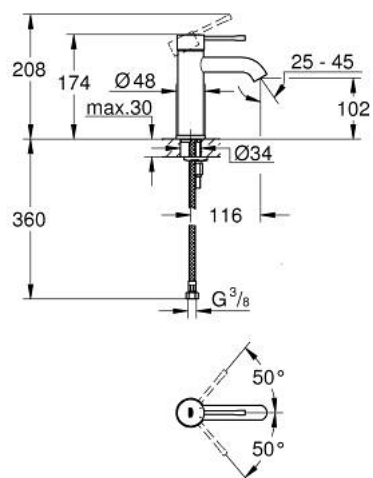

23 590 DL1 **ESSENCE BASIN MIXER 1/2"**
S-SIZE

PRODUCT DESCRIPTION

- Tyc: brushed warm sunset
- single hole installation
- metal lever
- GROHE SilkMove 28 mm ceramic cartridge
- with temperature limiter
- GROHE LongLife finish
- GROHE EcoJoy - Less water, perfect flow
- maximum flow rate (at 3 bar): 5.7 l/min
- GROHE AquaGuide adjustable mousseur
- GROHE FastFixation Plus installation system
- smooth body
- flexible connection hoses

23 590 DL1 **ESSENCE BASIN MIXER 1/2"**
S-SIZE

SPARE PARTS

- 1: Lever (Spare part-nr. 46917DL0)
 - 2: Fitting ring (Spare part-nr. 46715000)
 - 3: Cartridge (Spare part-nr. 46580000)
 - 4: Mousseur (Spare part-nr. 48270000)
 - 5: Escutcheon (Spare part-nr. 48603DL0)
 - 6: Shank mounting kit (Spare part-nr. 46645000)
 - 7: Mounting wrench (Spare part-nr. 19017000)*
 - 8: Waste set with push-open plug (Spare part-nr. 65807DL0)*
- * Optional accessories