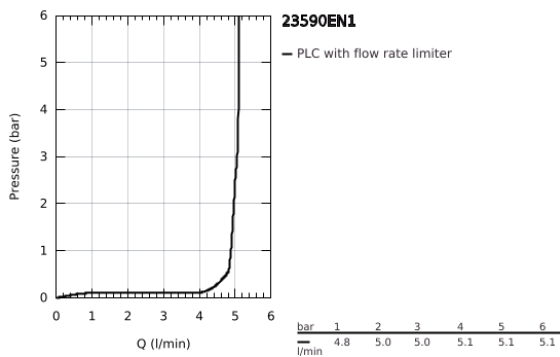

23 590 EN1 **ESSENCE BASIN MIXER 1/2"**  
**S-SIZE**

**PRODUCT DESCRIPTION**

- Colour: brushed nickel
- single hole installation
- metal lever
- GROHE SilkMove 28 mm ceramic cartridge
- with temperature limiter
- GROHE LongLife finish
- mousseur 5.7 l/min
- GROHE AquaGuide adjustable mousseur
- GROHE FastFixation Plus installation system
- smooth body
- flexible connection hoses

23 590 EN1 **ESSENCE BASIN MIXER 1/2"**  
**S-SIZE**

**SPARE PARTS**

- 1: Lever (Spare part-nr. 46917EN0)
  - 2: retaining ring (Spare part-nr. 46715000)
  - 3: Cartridge (Spare part-nr. 46580000)
  - 4: Mousseur (Spare part-nr. 48270000)
  - 5: Escutcheon (Spare part-nr. 48603EN0)
  - 6: Shank mounting kit (Spare part-nr. 46645000)
  - 7: Mounting wrench (Spare part-nr. 19017000)\*
  - 8: Waste set with push-open plug (Spare part-nr. 65807EN0)\*
- \* Optional accessories