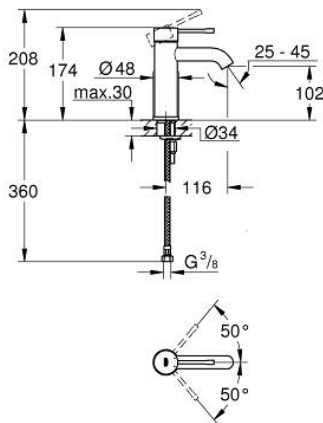

23 590 EN1 **ESSENCE BASIN MIXER 1/2"**  
**S-SIZE**

**PRODUCT DESCRIPTION**

- Colour: brushed nickel
- single hole installation
- metal lever
- GROHE SilkMove 28 mm ceramic cartridge
- with temperature limiter
- GROHE LongLife finish
- mousseur 5.7 l/min
- GROHE AquaGuide adjustable mousseur
- GROHE FastFixation Plus installation system
- smooth body
- flexible connection hoses

23 590 EN1 **ESSENCE BASIN MIXER 1/2"**  
**S-SIZE**

**SPARE PARTS**

- 1: Lever (Spare part-nr. 46917EN0)
  - 2: retaining ring (Spare part-nr. 46715000)
  - 3: Cartridge (Spare part-nr. 46580000)
  - 4: Mousseur (Spare part-nr. 48270000)
  - 5: Escutcheon (Spare part-nr. 48603EN0)
  - 6: Shank mounting kit (Spare part-nr. 46645000)
  - 7: Mounting wrench (Spare part-nr. 19017000)\*
  - 8: Waste set with push-open plug (Spare part-nr. 65807EN0)\*
- \* Optional accessories