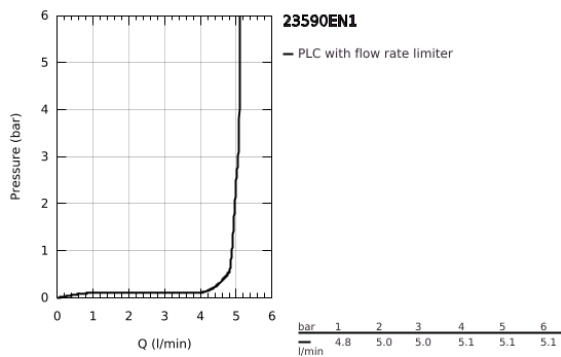

23 590 EN1 **ESSENCE BASIN MIXER 1/2"**
S-SIZE

PRODUCT DESCRIPTION

- Colour: brushed nickel
- single hole installation
- metal lever
- GROHE SilkMove 28 mm ceramic cartridge
- with temperature limiter
- GROHE LongLife finish
- GROHE EcoJoy mousseur 5.7 l/min
- GROHE AquaGuide adjustable mousseur
- GROHE FastFixation Plus installation system
- smooth body
- flexible connection hoses

23 590 EN1 **ESSENCE BASIN MIXER 1/2"**
S-SIZE

SPARE PARTS

- 1: Lever (Spare part-nr. 46917EN0)
 - 2: retaining ring (Spare part-nr. 46715000)
 - 3: Cartridge (Spare part-nr. 46580000)
 - 4: Mousseur (Spare part-nr. 48270000)
 - 5: Escutcheon (Spare part-nr. 48603EN0)
 - 6: Shank mounting kit (Spare part-nr. 46645000)
 - 7: Mounting wrench (Spare part-nr. 19017000)*
 - 8: Waste set with push-open plug (Spare part-nr. 65807EN0)*
- * Optional accessories