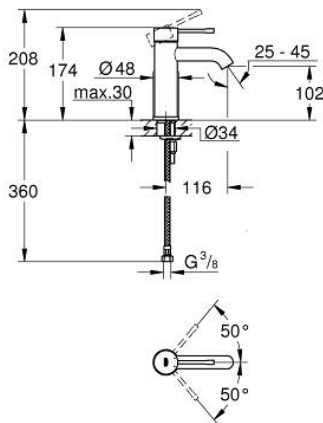

23 590 EN1 **ESSENCE BASIN MIXER 1/2"**
S-SIZE

PRODUCT DESCRIPTION

- Colour: brushed nickel
- single hole installation
- metal lever
- GROHE SilkMove 28 mm ceramic cartridge
- with temperature limiter
- GROHE LongLife finish
- GROHE EcoJoy mousseur 5.7 l/min
- GROHE AquaGuide adjustable mousseur
- GROHE FastFixation Plus installation system
- smooth body
- flexible connection hoses

23 590 EN1 **ESSENCE BASIN MIXER 1/2"**
S-SIZE

SPARE PARTS

- 1: Lever (Spare part-nr. 46917EN0)
 - 2: retaining ring (Spare part-nr. 46715000)
 - 3: Cartridge (Spare part-nr. 46580000)
 - 4: Mousseur (Spare part-nr. 48270000)
 - 5: Escutcheon (Spare part-nr. 48603EN0)
 - 6: Shank mounting kit (Spare part-nr. 46645000)
 - 7: Mounting wrench (Spare part-nr. 19017000)*
 - 8: Waste set with push-open plug (Spare part-nr. 65807EN0)*
- * Optional accessories