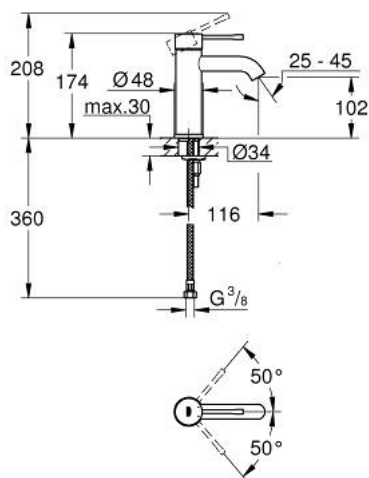

23 590 EN1 **ESSENCE BASIN MIXER 1/2"**  
**S-SIZE**

**PRODUCT DESCRIPTION**

- Tyc: brushed nickel
- single hole installation
- metal lever
- GROHE SilkMove 28 mm ceramic cartridge
- with temperature limiter
- GROHE LongLife finish
- mousseur 5.7 l/min
- GROHE AquaGuide adjustable mousseur
- GROHE FastFixation Plus installation system
- smooth body
- flexible connection hoses

23 590 EN1 **ESSENCE BASIN MIXER 1/2"**  
**S-SIZE**

**SPARE PARTS**

- 1: Lever (Spare part-nr. 46917EN0)
  - 2: Fitting ring (Spare part-nr. 46715000)
  - 3: Cartridge (Spare part-nr. 46580000)
  - 4: Mousseur (Spare part-nr. 48270000)
  - 5: Escutcheon (Spare part-nr. 48603EN0)
  - 6: Shank mounting kit (Spare part-nr. 46645000)
  - 7: Mounting wrench (Spare part-nr. 19017000)\*
  - 8: Waste set with push-open plug (Spare part-nr. 65807EN0)\*
- \* Optional accessories