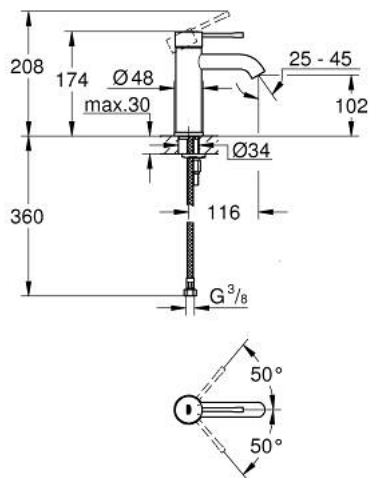

23 590 EN1 **ESSENCE BASIN MIXER 1/2"**
S-SIZE

PRODUCT DESCRIPTION

- Tyc: brushed nickel
- single hole installation
- metal lever
- GROHE SilkMove 28 mm ceramic cartridge
- with temperature limiter
- GROHE LongLife finish
- mousseur 5.7 l/min
- GROHE AquaGuide adjustable mousseur
- GROHE FastFixation Plus installation system
- smooth body
- flexible connection hoses

23 590 EN1 **ESSENCE BASIN MIXER 1/2"**
S-SIZE

SPARE PARTS

- 1: Lever (Spare part-nr. 46917EN0)
 - 2: Fitting ring (Spare part-nr. 46715000)
 - 3: Cartridge (Spare part-nr. 46580000)
 - 4: Mousseur (Spare part-nr. 48270000)
 - 5: Escutcheon (Spare part-nr. 48603EN0)
 - 6: Shank mounting kit (Spare part-nr. 46645000)
 - 7: Mounting wrench (Spare part-nr. 19017000)*
 - 8: Waste set with push-open plug (Spare part-nr. 65807EN0)*
- * Optional accessories