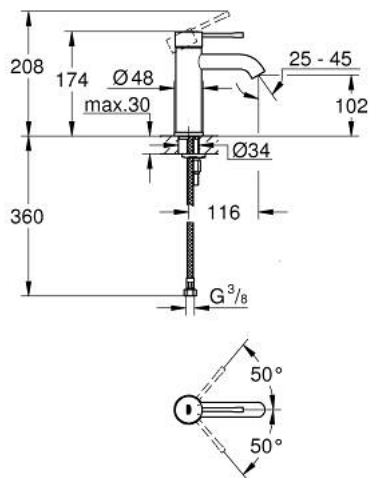

23 590 EN1 **ESSENCE BASIN MIXER 1/2"**  
**S-SIZE**

**PRODUCT DESCRIPTION**

- Tyc: brushed nickel
- single hole installation
- metal lever
- GROHE SilkMove 28 mm ceramic cartridge
- with temperature limiter
- GROHE LongLife finish
- GROHE EcoJoy mousseur 5.7 l/min
- GROHE AquaGuide adjustable mousseur
- GROHE FastFixation Plus installation system
- smooth body
- flexible connection hoses

23 590 EN1 **ESSENCE BASIN MIXER 1/2"**  
**S-SIZE**

**SPARE PARTS**

- 1: Lever (Spare part-nr. 46917EN0)
  - 2: Fitting ring (Spare part-nr. 46715000)
  - 3: Cartridge (Spare part-nr. 46580000)
  - 4: Mousseur (Spare part-nr. 48270000)
  - 5: Escutcheon (Spare part-nr. 48603EN0)
  - 6: Shank mounting kit (Spare part-nr. 46645000)
  - 7: Mounting wrench (Spare part-nr. 19017000)\*
  - 8: Waste set with push-open plug (Spare part-nr. 65807EN0)\*
- \* Optional accessories