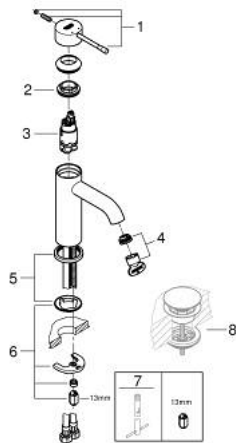

23 590 EN1 **ESSENCE BASIN MIXER 1/2"**  
**S-SIZE**

**PRODUCT DESCRIPTION**

- Tyc: brushed nickel
- single hole installation
- metal lever
- GROHE SilkMove 28 mm ceramic cartridge
- with temperature limiter
- GROHE LongLife finish
- GROHE EcoJoy mousseur 5.7 l/min
- GROHE AquaGuide adjustable mousseur
- GROHE FastFixation Plus installation system
- smooth body
- flexible connection hoses

23 590 EN1 **ESSENCE BASIN MIXER 1/2"**  
**S-SIZE**

**SPARE PARTS**

- 1: Lever (Spare part-nr. 46917EN0)
  - 2: Fitting ring (Spare part-nr. 46715000)
  - 3: Cartridge (Spare part-nr. 46580000)
  - 4: Mousseur (Spare part-nr. 48270000)
  - 5: Escutcheon (Spare part-nr. 48603EN0)
  - 6: Shank mounting kit (Spare part-nr. 46645000)
  - 7: Mounting wrench (Spare part-nr. 19017000)\*
  - 8: Waste set with push-open plug (Spare part-nr. 65807EN0)\*
- \* Optional accessories