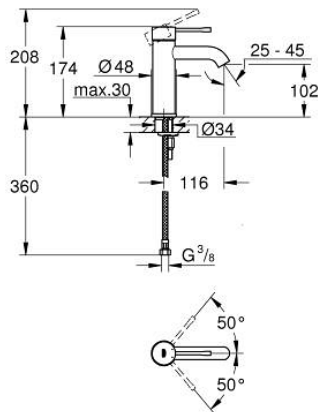

23 590 GL1 **ESSENCE BASIN MIXER 1/2"**  
**S-SIZE**

**PRODUCT DESCRIPTION**

- Colour: cool sunrise
- single hole installation
- metal lever
- GROHE SilkMove 28 mm ceramic cartridge
- with temperature limiter
- GROHE LongLife finish
- GROHE EcoJoy - less water, perfect flow
- maximum flow rate (at 3 bar): 5.7 l/min
- GROHE AquaGuide adjustable mousseur
- GROHE FastFixation Plus installation system
- smooth body
- flexible connection hoses

23 590 GL1 **ESSENCE BASIN MIXER 1/2"**  
**S-SIZE**

**SPARE PARTS**

- 1: Lever (Spare part-nr. 46917GL0)
  - 2: retaining ring (Spare part-nr. 46715000)
  - 3: Cartridge (Spare part-nr. 46580000)
  - 4: Mousseur (Spare part-nr. 48270000)
  - 5: Escutcheon (Spare part-nr. 48603GL0)
  - 6: Shank mounting kit (Spare part-nr. 46645000)
  - 7: Mounting wrench (Spare part-nr. 19017000)\*
  - 8: Waste set with push-open plug (Spare part-nr. 65807GL0)\*
- \* Optional accessories