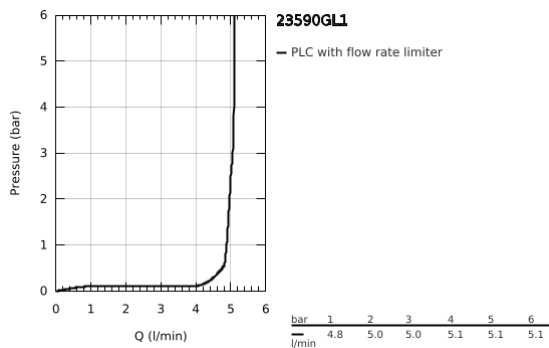

23 590 GL1 **ESSENCE BASIN MIXER 1/2"**  
**S-SIZE**

**PRODUCT DESCRIPTION**

- Colour: cool sunrise
- single hole installation
- metal lever
- GROHE SilkMove 28 mm ceramic cartridge
- with temperature limiter
- GROHE LongLife finish
- GROHE EcoJoy - less water, perfect flow
- maximum flow rate (at 3 bar): 5.7 l/min
- GROHE AquaGuide adjustable mousseur
- GROHE FastFixation Plus installation system
- smooth body
- flexible connection hoses

23 590 GL1 **ESSENCE BASIN MIXER 1/2"**  
**S-SIZE**

**SPARE PARTS**

- 1: Lever (Spare part-nr. 46917GL0)
  - 2: retaining ring (Spare part-nr. 46715000)
  - 3: Cartridge (Spare part-nr. 46580000)
  - 4: Mousseur (Spare part-nr. 48270000)
  - 5: Escutcheon (Spare part-nr. 48603GL0)
  - 6: Shank mounting kit (Spare part-nr. 46645000)
  - 7: Mounting wrench (Spare part-nr. 19017000)\*
  - 8: Waste set with push-open plug (Spare part-nr. 65807GL0)\*
- \* Optional accessories