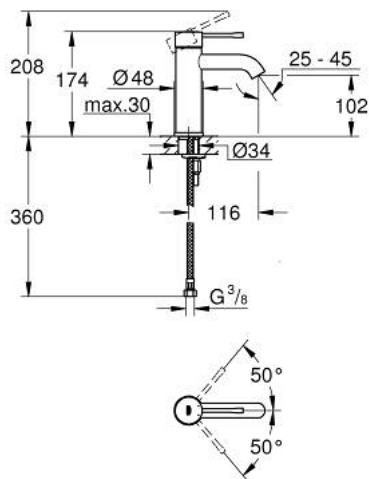

23 590 GL1 **ESSENCE BASIN MIXER 1/2"**
S-SIZE

PRODUCT DESCRIPTION

- Tyc: cool sunrise
- single hole installation
- metal lever
- GROHE SilkMove 28 mm ceramic cartridge
- with temperature limiter
- GROHE LongLife finish
- GROHE EcoJoy - Less water, perfect flow
- maximum flow rate (at 3 bar): 5.7 l/min
- GROHE AquaGuide adjustable mousseur
- GROHE FastFixation Plus installation system
- smooth body
- flexible connection hoses

23 590 GL1 **ESSENCE BASIN MIXER 1/2"**
S-SIZE

SPARE PARTS

- 1: Lever (Spare part-nr. 46917GL0)
 - 2: Fitting ring (Spare part-nr. 46715000)
 - 3: Cartridge (Spare part-nr. 46580000)
 - 4: Mousseur (Spare part-nr. 48270000)
 - 5: Escutcheon (Spare part-nr. 48603GL0)
 - 6: Shank mounting kit (Spare part-nr. 46645000)
 - 7: Mounting wrench (Spare part-nr. 19017000)*
 - 8: Waste set with push-open plug (Spare part-nr. 65807GL0)*
- * Optional accessories