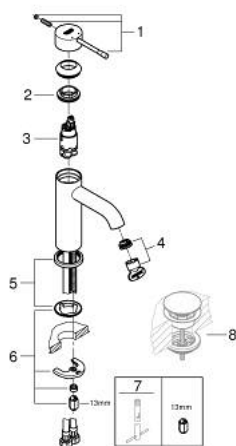

23 590 GL1 **ESSENCE BASIN MIXER 1/2"**
S-SIZE

PRODUCT DESCRIPTION

- Tyc: cool sunrise
- single hole installation
- metal lever
- GROHE SilkMove 28 mm ceramic cartridge
- with temperature limiter
- GROHE LongLife finish
- GROHE EcoJoy mousseur 5.7 l/min
- GROHE AquaGuide adjustable mousseur
- GROHE FastFixation Plus installation system
- smooth body
- flexible connection hoses

23 590 GL1 **ESSENCE BASIN MIXER 1/2"**
S-SIZE

SPARE PARTS

- 1: Lever (Spare part-nr. 46917GL0)
 - 2: Fitting ring (Spare part-nr. 46715000)
 - 3: Cartridge (Spare part-nr. 46580000)
 - 4: Mousseur (Spare part-nr. 48270000)
 - 5: Escutcheon (Spare part-nr. 48603GL0)
 - 6: Shank mounting kit (Spare part-nr. 46645000)
 - 7: Mounting wrench (Spare part-nr. 19017000)*
 - 8: Waste set with push-open plug (Spare part-nr. 65807GL0)*
- * Optional accessories