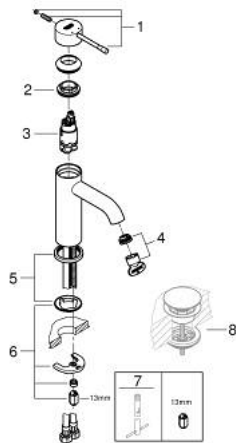

23 590 GL1 **ESSENCE BASIN MIXER 1/2"**
S-SIZE

PRODUCT DESCRIPTION

- Tyc: cool sunrise
- single hole installation
- metal lever
- GROHE SilkMove 28 mm ceramic cartridge
- with temperature limiter
- GROHE LongLife finish
- GROHE EcoJoy - Less water, perfect flow
- maximum flow rate (at 3 bar): 5.7 l/min
- GROHE AquaGuide adjustable mousseur
- GROHE FastFixation Plus installation system
- smooth body
- flexible connection hoses

23 590 GL1 **ESSENCE BASIN MIXER 1/2"**
S-SIZE

SPARE PARTS

- 1: Lever (Spare part-nr. 46917GL0)
 - 2: Fitting ring (Spare part-nr. 46715000)
 - 3: Cartridge (Spare part-nr. 46580000)
 - 4: Mousseur (Spare part-nr. 48270000)
 - 5: Escutcheon (Spare part-nr. 48603GL0)
 - 6: Shank mounting kit (Spare part-nr. 46645000)
 - 7: Mounting wrench (Spare part-nr. 19017000)*
 - 8: Waste set with push-open plug (Spare part-nr. 65807GL0)*
- * Optional accessories