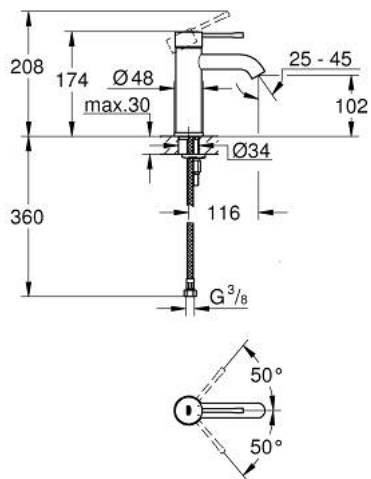

23 590 GL1 **ESSENCE BASIN MIXER 1/2"**
S-SIZE

PRODUCT DESCRIPTION

- Tyc: cool sunrise
- single hole installation
- metal lever
- GROHE SilkMove 28 mm ceramic cartridge
- with temperature limiter
- GROHE LongLife finish
- GROHE EcoJoy mousseur 5.7 l/min
- GROHE AquaGuide adjustable mousseur
- GROHE FastFixation Plus installation system
- smooth body
- flexible connection hoses

23 590 GL1 **ESSENCE BASIN MIXER 1/2"**
S-SIZE

SPARE PARTS

- 1: Lever (Spare part-nr. 46917GL0)
 - 2: Fitting ring (Spare part-nr. 46715000)
 - 3: Cartridge (Spare part-nr. 46580000)
 - 4: Mousseur (Spare part-nr. 48270000)
 - 5: Escutcheon (Spare part-nr. 48603GL0)
 - 6: Shank mounting kit (Spare part-nr. 46645000)
 - 7: Mounting wrench (Spare part-nr. 19017000)*
 - 8: Waste set with push-open plug (Spare part-nr. 65807GL0)*
- * Optional accessories