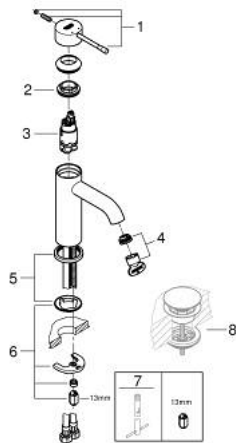

23 590 GN1 **ESSENCE BASIN MIXER 1/2"**  
**S-SIZE**

**PRODUCT DESCRIPTION**

- Colour: brushed cool sunrise
- single hole installation
- metal lever
- GROHE SilkMove 28 mm ceramic cartridge
- with temperature limiter
- GROHE LongLife finish
- GROHE EcoJoy - less water, perfect flow
- maximum flow rate (at 3 bar): 5.7 l/min
- GROHE AquaGuide adjustable mousseur
- GROHE FastFixation Plus installation system
- smooth body
- flexible connection hoses

23 590 GN1 **ESSENCE BASIN MIXER 1/2"**  
**S-SIZE**

**SPARE PARTS**

- 1: Lever (Spare part-nr. 46917GN0)
  - 2: retaining ring (Spare part-nr. 46715000)
  - 3: Cartridge (Spare part-nr. 46580000)
  - 4: Mousseur (Spare part-nr. 48270000)
  - 5: Escutcheon (Spare part-nr. 48603GN0)
  - 6: Shank mounting kit (Spare part-nr. 46645000)
  - 7: Mounting wrench (Spare part-nr. 19017000)\*
  - 8: Waste set with push-open plug (Spare part-nr. 65807GN0)\*
- \* Optional accessories