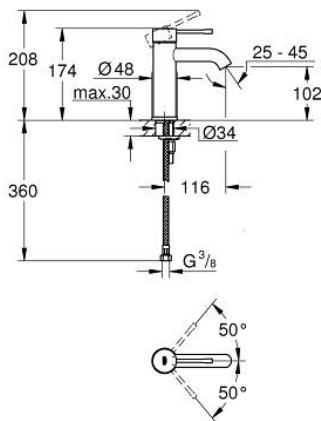

23 590 GN1 **ESSENCE BASIN MIXER 1/2"**  
**S-SIZE**

**PRODUCT DESCRIPTION**

- Colour: brushed cool sunrise
- single hole installation
- metal lever
- GROHE SilkMove 28 mm ceramic cartridge
- with temperature limiter
- GROHE LongLife finish
- GROHE EcoJoy - less water, perfect flow
- maximum flow rate (at 3 bar): 5.7 l/min
- GROHE AquaGuide adjustable mousseur
- GROHE FastFixation Plus installation system
- smooth body
- flexible connection hoses

23 590 GN1 **ESSENCE BASIN MIXER 1/2"**  
**S-SIZE**

**SPARE PARTS**

- 1: Lever (Spare part-nr. 46917GN0)
  - 2: retaining ring (Spare part-nr. 46715000)
  - 3: Cartridge (Spare part-nr. 46580000)
  - 4: Mousseur (Spare part-nr. 48270000)
  - 5: Escutcheon (Spare part-nr. 48603GN0)
  - 6: Shank mounting kit (Spare part-nr. 46645000)
  - 7: Mounting wrench (Spare part-nr. 19017000)\*
  - 8: Waste set with push-open plug (Spare part-nr. 65807GN0)\*
- \* Optional accessories