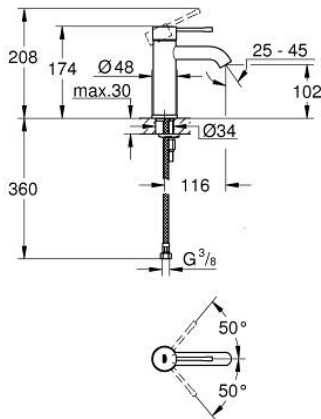

23 590 GN1 **ESSENCE BASIN MIXER 1/2"**
S-SIZE

PRODUCT DESCRIPTION

- Colour: brushed cool sunrise
- single hole installation
- metal lever
- GROHE SilkMove 28 mm ceramic cartridge
- with temperature limiter
- GROHE LongLife finish
- GROHE EcoJoy mousseur 5.7 l/min
- GROHE AquaGuide adjustable mousseur
- GROHE FastFixation Plus installation system
- smooth body
- flexible connection hoses

23 590 GN1 **ESSENCE BASIN MIXER 1/2"**
S-SIZE

SPARE PARTS

- 1: Lever (Spare part-nr. 46917GN0)
 - 2: retaining ring (Spare part-nr. 46715000)
 - 3: Cartridge (Spare part-nr. 46580000)
 - 4: Mousseur (Spare part-nr. 48270000)
 - 5: Escutcheon (Spare part-nr. 48603GN0)
 - 6: Shank mounting kit (Spare part-nr. 46645000)
 - 7: Mounting wrench (Spare part-nr. 19017000)*
 - 8: Waste set with push-open plug (Spare part-nr. 65807GN0)*
- * Optional accessories