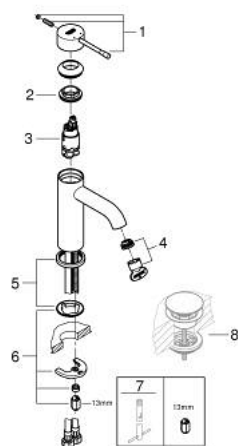

23 590 GN1 **ESSENCE BASIN MIXER 1/2"**
S-SIZE

PRODUCT DESCRIPTION

- Colour: brushed cool sunrise
- single hole installation
- metal lever
- GROHE SilkMove 28 mm ceramic cartridge
- with temperature limiter
- GROHE LongLife finish
- GROHE EcoJoy mousseur 5.7 l/min
- GROHE AquaGuide adjustable mousseur
- GROHE FastFixation Plus installation system
- smooth body
- flexible connection hoses

23 590 GN1 **ESSENCE BASIN MIXER 1/2"**
S-SIZE

SPARE PARTS

- 1: Lever (Spare part-nr. 46917GN0)
 - 2: retaining ring (Spare part-nr. 46715000)
 - 3: Cartridge (Spare part-nr. 46580000)
 - 4: Mousseur (Spare part-nr. 48270000)
 - 5: Escutcheon (Spare part-nr. 48603GN0)
 - 6: Shank mounting kit (Spare part-nr. 46645000)
 - 7: Mounting wrench (Spare part-nr. 19017000)*
 - 8: Waste set with push-open plug (Spare part-nr. 65807GN0)*
- * Optional accessories