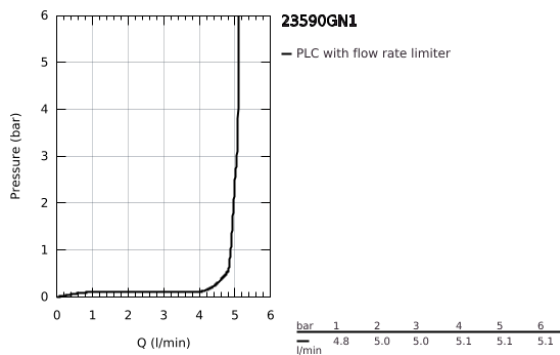

23 590 GN1 **ESSENCE BASIN MIXER 1/2"**  
**S-SIZE**

**PRODUCT DESCRIPTION**

- Colour: brushed cool sunrise
- single hole installation
- metal lever
- GROHE SilkMove 28 mm ceramic cartridge
- with temperature limiter
- GROHE LongLife finish
- GROHE EcoJoy - less water, perfect flow
- maximum flow rate (at 3 bar): 5.7 l/min
- GROHE AquaGuide adjustable mousseur
- GROHE FastFixation Plus installation system
- smooth body
- flexible connection hoses

23 590 GN1 **ESSENCE BASIN MIXER 1/2"**  
**S-SIZE**

**SPARE PARTS**

- 1: Lever (Spare part-nr. 46917GN0)
  - 2: retaining ring (Spare part-nr. 46715000)
  - 3: Cartridge (Spare part-nr. 46580000)
  - 4: Mousseur (Spare part-nr. 48270000)
  - 5: Escutcheon (Spare part-nr. 48603GN0)
  - 6: Shank mounting kit (Spare part-nr. 46645000)
  - 7: Mounting wrench (Spare part-nr. 19017000)\*
  - 8: Waste set with push-open plug (Spare part-nr. 65807GN0)\*
- \* Optional accessories