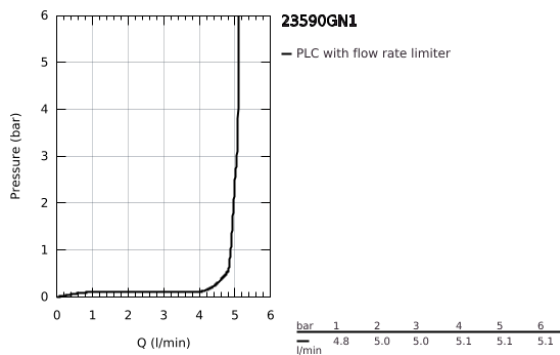

23 590 GN1 **ESSENCE BASIN MIXER 1/2"**
S-SIZE

PRODUCT DESCRIPTION

- Colour: brushed cool sunrise
- single hole installation
- metal lever
- GROHE SilkMove 28 mm ceramic cartridge
- with temperature limiter
- GROHE LongLife finish
- GROHE EcoJoy mousseur 5.7 l/min
- GROHE AquaGuide adjustable mousseur
- GROHE FastFixation Plus installation system
- smooth body
- flexible connection hoses

23 590 GN1 **ESSENCE BASIN MIXER 1/2"**
S-SIZE

SPARE PARTS

- 1: Lever (Spare part-nr. 46917GN0)
 - 2: retaining ring (Spare part-nr. 46715000)
 - 3: Cartridge (Spare part-nr. 46580000)
 - 4: Mousseur (Spare part-nr. 48270000)
 - 5: Escutcheon (Spare part-nr. 48603GN0)
 - 6: Shank mounting kit (Spare part-nr. 46645000)
 - 7: Mounting wrench (Spare part-nr. 19017000)*
 - 8: Waste set with push-open plug (Spare part-nr. 65807GN0)*
- * Optional accessories