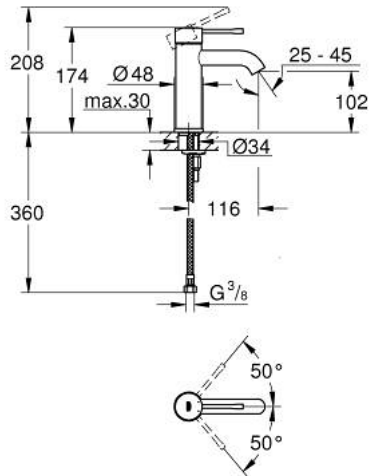

23 590 GN1 **ESSENCE BASIN MIXER 1/2"**
S-SIZE

PRODUCT DESCRIPTION

- Tyc: brushed cool sunrise
- single hole installation
- metal lever
- GROHE SilkMove 28 mm ceramic cartridge
- with temperature limiter
- GROHE LongLife finish
- GROHE EcoJoy mousseur 5.7 l/min
- GROHE AquaGuide adjustable mousseur
- GROHE FastFixation Plus installation system
- smooth body
- flexible connection hoses

23 590 GN1 **ESSENCE BASIN MIXER 1/2"**
S-SIZE

SPARE PARTS

- 1: Lever (Spare part-nr. 46917GN0)
 - 2: Fitting ring (Spare part-nr. 46715000)
 - 3: Cartridge (Spare part-nr. 46580000)
 - 4: Mousseur (Spare part-nr. 48270000)
 - 5: Escutcheon (Spare part-nr. 48603GN0)
 - 6: Shank mounting kit (Spare part-nr. 46645000)
 - 7: Mounting wrench (Spare part-nr. 19017000)*
 - 8: Waste set with push-open plug (Spare part-nr. 65807GN0)*
- * Optional accessories