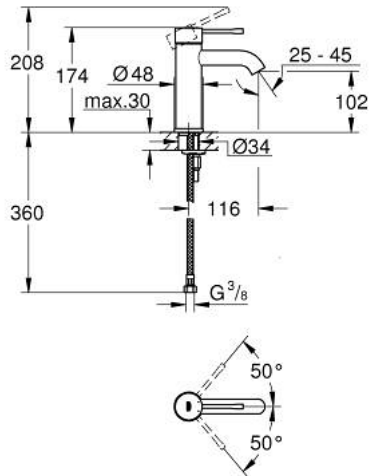

23 590 GN1 **ESSENCE BASIN MIXER 1/2"**
S-SIZE

PRODUCT DESCRIPTION

- Tyc: brushed cool sunrise
- single hole installation
- metal lever
- GROHE SilkMove 28 mm ceramic cartridge
- with temperature limiter
- GROHE LongLife finish
- GROHE EcoJoy - Less water, perfect flow
- maximum flow rate (at 3 bar): 5.7 l/min
- GROHE AquaGuide adjustable mousseur
- GROHE FastFixation Plus installation system
- smooth body
- flexible connection hoses

23 590 GN1 **ESSENCE BASIN MIXER 1/2"**
S-SIZE

SPARE PARTS

- 1: Lever (Spare part-nr. 46917GN0)
 - 2: Fitting ring (Spare part-nr. 46715000)
 - 3: Cartridge (Spare part-nr. 46580000)
 - 4: Mousseur (Spare part-nr. 48270000)
 - 5: Escutcheon (Spare part-nr. 48603GN0)
 - 6: Shank mounting kit (Spare part-nr. 46645000)
 - 7: Mounting wrench (Spare part-nr. 19017000)*
 - 8: Waste set with push-open plug (Spare part-nr. 65807GN0)*
- * Optional accessories