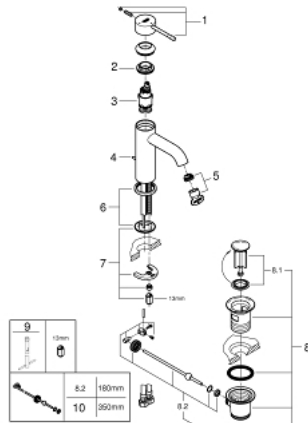

23 591 001 **ESSENCE BASIN MIXER 1/2"**
S-SIZE

PRODUCT DESCRIPTION

- Colour: chrome
- single hole installation
- metal lever
- GROHE SilkMove 28 mm ceramic cartridge
- EcoMode - cold water flow in mid-lever position saves energy
- with temperature limiter
- GROHE LongLife finish
- GROHE EcoJoy - less water, perfect flow
- maximum flow rate (at 3 bar): 5 l/min
- GROHE AquaGuide adjustable mousseur
- GROHE FastFixation Plus installation system
- pop-up waste set 1 1/4"
- flexible connection hoses

23 591 001 **ESSENCE BASIN MIXER 1/2"**
S-SIZE

SPARE PARTS

- 1: Lever (Spare part-nr. 46918000)
- 2: retaining ring (Spare part-nr. 46715000)
- 3: Cartridge (Spare part-nr. 46580000)
- 4: Pop-up rod (Spare part-nr. 46739000)
- 5: Mousseur (Spare part-nr. 48270000)
- 6: Escutcheon (Spare part-nr. 48603000)
- 7: Shank mounting kit (Spare part-nr. 46645000)
- 8: Waste set 1 1/4" (Spare part-nr. 28910000)
- 8.1: Plug (Spare part-nr. 07182000)
- 8.2: Eccentric rod (Spare part-nr. 07052000)
- 9: Mounting wrench (Spare part-nr. 19017000)*
- 10: Eccentric rod (Spare part-nr. 07341000)*