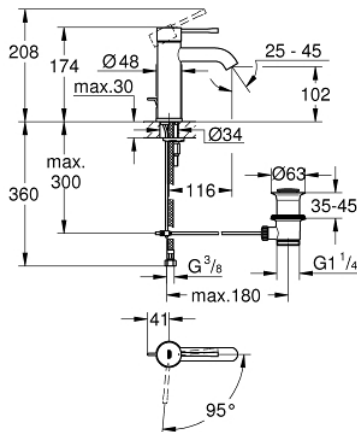

23 591 001 **ESSENCE BASIN MIXER 1/2"**
S-SIZE

PRODUCT DESCRIPTION

- Colour: chrome
- single hole installation
- metal lever
- GROHE SilkMove 28 mm ceramic cartridge
- OpenCold - cold water flow in mid-lever position
- with temperature limiter
- GROHE LongLife finish
- AquaCalibrator
- maximum flow rate (at 3 bar): 5 l/min
- GROHE AquaGuide adjustable mousseur
- FastFixation Plus installation system
- pop-up waste set 1 1/4"
- flexible connection hoses

23 591 001 **ESSENCE BASIN MIXER 1/2"**
S-SIZE

SPARE PARTS

- 1: Lever (Spare part-nr. 46918000)
 - 2: retaining ring (Spare part-nr. 46715000)
 - 3: Cartridge (Spare part-nr. 46580000)
 - 4: Pop-up rod (Spare part-nr. 46739000)
 - 5: Mousseur (Spare part-nr. 48270000)
 - 6: Escutcheon (Spare part-nr. 48603000)
 - 7: Shank mounting kit (Spare part-nr. 46645000)
 - 8: Waste set 1 1/4" (Spare part-nr. 28910000)
 - 8.1: Plug (Spare part-nr. 07182000)
 - 8.2: Eccentric rod (Spare part-nr. 07052000)
 - 9: Mounting wrench (Spare part-nr. 19017000)*
 - 10: Eccentric rod (Spare part-nr. 07341000)*
- * Optional accessories