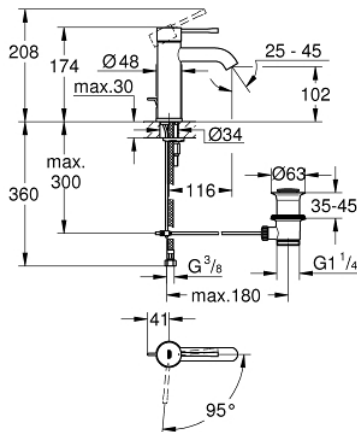

23 591 001 **ESSENCE BASIN MIXER 1/2"**
S-SIZE

PRODUCT DESCRIPTION

- Colour: chrome
- single hole installation
- metal lever
- GROHE SilkMove 28 mm ceramic cartridge
- EcoMode - cold water flow in mid-lever position saves energy
- with temperature limiter
- GROHE LongLife finish
- GROHE EcoJoy - less water, perfect flow
- maximum flow rate (at 3 bar): 5 l/min
- GROHE AquaGuide adjustable mousseur
- GROHE FastFixation Plus installation system
- pop-up waste set 1 1/4"
- flexible connection hoses

23 591 001 **ESSENCE BASIN MIXER 1/2"**
S-SIZE

SPARE PARTS

- 1: Lever (Spare part-nr. 46918000)
- 2: retaining ring (Spare part-nr. 46715000)
- 3: Cartridge (Spare part-nr. 46580000)
- 4: Pop-up rod (Spare part-nr. 46739000)
- 5: Mousseur (Spare part-nr. 48270000)
- 6: Escutcheon (Spare part-nr. 48603000)
- 7: Shank mounting kit (Spare part-nr. 46645000)
- 8: Waste set 1 1/4" (Spare part-nr. 28910000)
- 8.1: Plug (Spare part-nr. 07182000)
- 8.2: Eccentric rod (Spare part-nr. 07052000)
- 9: Mounting wrench (Spare part-nr. 19017000)*
- 10: Eccentric rod (Spare part-nr. 07341000)*