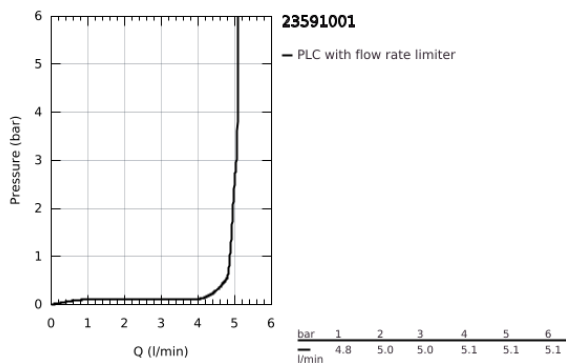

23 591 001 **ESSENCE BASIN MIXER 1/2"**
S-SIZE

PRODUCT DESCRIPTION

- Colour: chrome
- single hole installation
- metal lever
- GROHE SilkMove 28 mm ceramic cartridge
- OpenCold - cold water flow in mid-lever position
- with temperature limiter
- GROHE LongLife finish
- AquaCalibrator
- maximum flow rate (at 3 bar): 5 l/min
- GROHE AquaGuide adjustable mousseur
- FastFixation Plus installation system
- pop-up waste set 1 1/4"
- flexible connection hoses

23 591 001 **ESSENCE BASIN MIXER 1/2"**
S-SIZE

SPARE PARTS

- 1: Lever (Spare part-nr. 46918000)
 - 2: retaining ring (Spare part-nr. 46715000)
 - 3: Cartridge (Spare part-nr. 46580000)
 - 4: Pop-up rod (Spare part-nr. 46739000)
 - 5: Mousseur (Spare part-nr. 48270000)
 - 6: Escutcheon (Spare part-nr. 48603000)
 - 7: Shank mounting kit (Spare part-nr. 46645000)
 - 8: Waste set 1 1/4" (Spare part-nr. 28910000)
 - 8.1: Plug (Spare part-nr. 07182000)
 - 8.2: Eccentric rod (Spare part-nr. 07052000)
 - 9: Mounting wrench (Spare part-nr. 19017000)*
 - 10: Eccentric rod (Spare part-nr. 07341000)*
- * Optional accessories