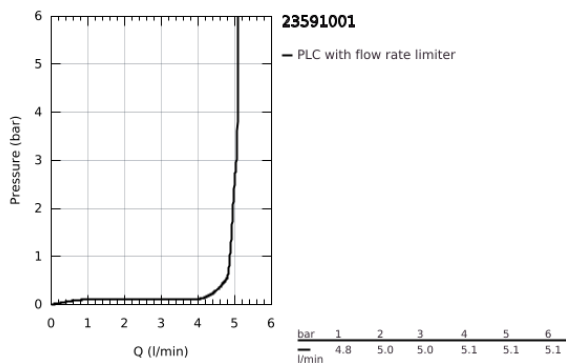

23 591 001 **ESSENCE BASIN MIXER 1/2"**
S-SIZE

PRODUCT DESCRIPTION

- Colour: chrome
- single hole installation
- metal lever
- GROHE SilkMove 28 mm ceramic cartridge
- EcoMode - cold water flow in mid-lever position saves energy
- with temperature limiter
- GROHE LongLife finish
- GROHE EcoJoy - less water, perfect flow
- maximum flow rate (at 3 bar): 5 l/min
- GROHE AquaGuide adjustable mousseur
- GROHE FastFixation Plus installation system
- pop-up waste set 1 1/4"
- flexible connection hoses

23 591 001 **ESSENCE BASIN MIXER 1/2"**
S-SIZE

SPARE PARTS

- 1: Lever (Spare part-nr. 46918000)
- 2: retaining ring (Spare part-nr. 46715000)
- 3: Cartridge (Spare part-nr. 46580000)
- 4: Pop-up rod (Spare part-nr. 46739000)
- 5: Mousseur (Spare part-nr. 48270000)
- 6: Escutcheon (Spare part-nr. 48603000)
- 7: Shank mounting kit (Spare part-nr. 46645000)
- 8: Waste set 1 1/4" (Spare part-nr. 28910000)
- 8.1: Plug (Spare part-nr. 07182000)
- 8.2: Eccentric rod (Spare part-nr. 07052000)
- 9: Mounting wrench (Spare part-nr. 19017000)*
- 10: Eccentric rod (Spare part-nr. 07341000)*