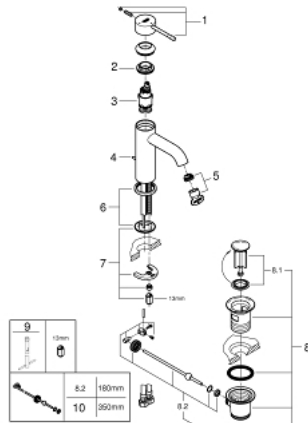

23 591 001 **ESSENCE BASIN MIXER 1/2"**
S-SIZE

PRODUCT DESCRIPTION

- Colour: chrome
- single hole installation
- metal lever
- GROHE SilkMove 28 mm ceramic cartridge
- OpenCold - cold water flow in mid-lever position
- with temperature limiter
- GROHE LongLife finish
- AquaCalibrator
- maximum flow rate (at 3 bar): 5 l/min
- GROHE AquaGuide adjustable mousseur
- FastFixation Plus installation system
- pop-up waste set 1 1/4"
- flexible connection hoses

23 591 001 **ESSENCE BASIN MIXER 1/2"**
S-SIZE

SPARE PARTS

- 1: Lever (Spare part-nr. 46918000)
 - 2: retaining ring (Spare part-nr. 46715000)
 - 3: Cartridge (Spare part-nr. 46580000)
 - 4: Pop-up rod (Spare part-nr. 46739000)
 - 5: Mousseur (Spare part-nr. 48270000)
 - 6: Escutcheon (Spare part-nr. 48603000)
 - 7: Shank mounting kit (Spare part-nr. 46645000)
 - 8: Waste set 1 1/4" (Spare part-nr. 28910000)
 - 8.1: Plug (Spare part-nr. 07182000)
 - 8.2: Eccentric rod (Spare part-nr. 07052000)
 - 9: Mounting wrench (Spare part-nr. 19017000)*
 - 10: Eccentric rod (Spare part-nr. 07341000)*
- * Optional accessories