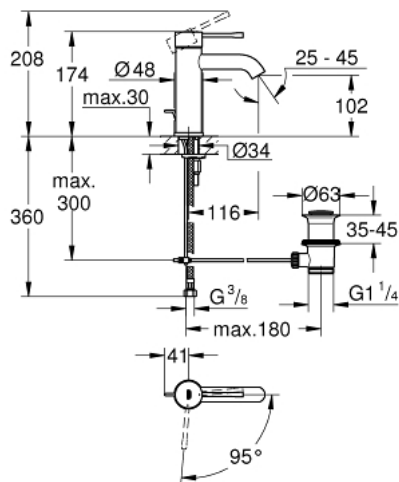

23 591 001 **ESSENCE BASIN MIXER 1/2"**
S-SIZE

PRODUCT DESCRIPTION

- Tyc: Chrome
- single hole installation
- metal lever
- GROHE SilkMove 28 mm ceramic cartridge
- EcoMode - cold water flow in mid-lever position saves energy
- with temperature limiter
- GROHE LongLife finish
- GROHE EcoJoy - Less water, perfect flow
- maximum flow rate (at 3 bar): 5 l/min
- GROHE AquaGuide adjustable mousseur
- GROHE FastFixation Plus installation system
- pop-up waste set 1 1/4"
- flexible connection hoses

23 591 001 **ESSENCE BASIN MIXER 1/2"**
S-SIZE

SPARE PARTS

- 1: Lever (Spare part-nr. 46918000)
- 2: Fitting ring (Spare part-nr. 46715000)
- 3: Cartridge (Spare part-nr. 46580000)
- 4: Pop-up rod (Spare part-nr. 46739000)
- 5: Mousseur (Spare part-nr. 48270000)
- 6: Escutcheon (Spare part-nr. 48603000)
- 7: Shank mounting kit (Spare part-nr. 46645000)
- 8: Waste set 1 1/4" (Spare part-nr. 28910000)
- 8.1: Plug (Spare part-nr. 07182000)
- 8.2: Eccentric rod (Spare part-nr. 07052000)
- 9: Mounting wrench (Spare part-nr. 19017000)*
- 10: Eccentric rod (Spare part-nr. 07341000)*