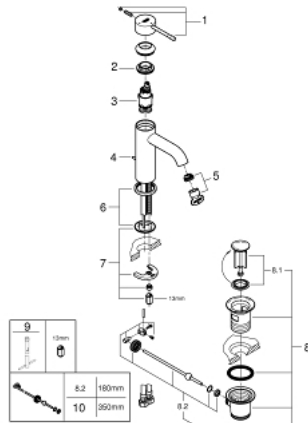

23 591 001 **ESSENCE BASIN MIXER 1/2"**
S-SIZE

PRODUCT DESCRIPTION

- Tyc: Chrome
- single hole installation
- metal lever
- GROHE SilkMove 28 mm ceramic cartridge
- EcoMode - cold water flow in mid-lever position saves energy
- with temperature limiter
- GROHE LongLife finish
- GROHE EcoJoy - Less water, perfect flow
- maximum flow rate (at 3 bar): 5 l/min
- GROHE AquaGuide adjustable mousseur
- GROHE FastFixation Plus installation system
- pop-up waste set 1 1/4"
- flexible connection hoses

23 591 001 **ESSENCE BASIN MIXER 1/2"**
S-SIZE

SPARE PARTS

- 1: Lever (Spare part-nr. 46918000)
- 2: Fitting ring (Spare part-nr. 46715000)
- 3: Cartridge (Spare part-nr. 46580000)
- 4: Pop-up rod (Spare part-nr. 46739000)
- 5: Mousseur (Spare part-nr. 48270000)
- 6: Escutcheon (Spare part-nr. 48603000)
- 7: Shank mounting kit (Spare part-nr. 46645000)
- 8: Waste set 1 1/4" (Spare part-nr. 28910000)
- 8.1: Plug (Spare part-nr. 07182000)
- 8.2: Eccentric rod (Spare part-nr. 07052000)
- 9: Mounting wrench (Spare part-nr. 19017000)*
- 10: Eccentric rod (Spare part-nr. 07341000)*