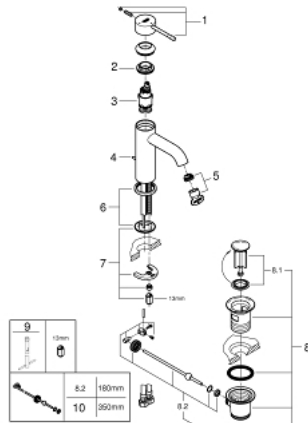

23 591 001 **ESSENCE BASIN MIXER 1/2"**
S-SIZE

PRODUCT DESCRIPTION

- Tyc: Chrome
- single hole installation
- metal lever
- GROHE SilkMove 28 mm ceramic cartridge
- OpenCold - cold water flow in mid-lever position
- with temperature limiter
- GROHE LongLife finish
- GROHE EcoJoy - Less water, perfect flow
- maximum flow rate (at 3 bar): 5 l/min
- GROHE AquaGuide adjustable mousseur
- GROHE FastFixation Plus installation system
- pop-up waste set 1 1/4"
- flexible connection hoses

23 591 001 **ESSENCE BASIN MIXER 1/2"**
S-SIZE

SPARE PARTS

- 1: Lever (Spare part-nr. 46918000)
- 2: Fitting ring (Spare part-nr. 46715000)
- 3: Cartridge (Spare part-nr. 46580000)
- 4: Pop-up rod (Spare part-nr. 46739000)
- 5: Mousseur (Spare part-nr. 48270000)
- 6: Escutcheon (Spare part-nr. 48603000)
- 7: Shank mounting kit (Spare part-nr. 46645000)
- 8: Waste set 1 1/4" (Spare part-nr. 28910000)
- 8.1: Plug (Spare part-nr. 07182000)
- 8.2: Eccentric rod (Spare part-nr. 07052000)
- 9: Mounting wrench (Spare part-nr. 19017000)*
- 10: Eccentric rod (Spare part-nr. 07341000)*