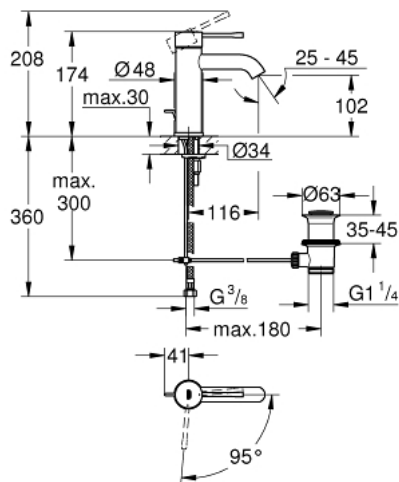

23 591 001 **ESSENCE BASIN MIXER 1/2"**
S-SIZE

PRODUCT DESCRIPTION

- Tyc: Chrome
- single hole installation
- metal lever
- GROHE SilkMove 28 mm ceramic cartridge
- OpenCold - cold water flow in mid-lever position
- with temperature limiter
- GROHE LongLife finish
- GROHE EcoJoy - Less water, perfect flow
- maximum flow rate (at 3 bar): 5 l/min
- GROHE AquaGuide adjustable mousseur
- GROHE FastFixation Plus installation system
- pop-up waste set 1 1/4"
- flexible connection hoses

23 591 001 **ESSENCE BASIN MIXER 1/2"**
S-SIZE

SPARE PARTS

- 1: Lever (Spare part-nr. 46918000)
- 2: Fitting ring (Spare part-nr. 46715000)
- 3: Cartridge (Spare part-nr. 46580000)
- 4: Pop-up rod (Spare part-nr. 46739000)
- 5: Mousseur (Spare part-nr. 48270000)
- 6: Escutcheon (Spare part-nr. 48603000)
- 7: Shank mounting kit (Spare part-nr. 46645000)
- 8: Waste set 1 1/4" (Spare part-nr. 28910000)
- 8.1: Plug (Spare part-nr. 07182000)
- 8.2: Eccentric rod (Spare part-nr. 07052000)
- 9: Mounting wrench (Spare part-nr. 19017000)*
- 10: Eccentric rod (Spare part-nr. 07341000)*