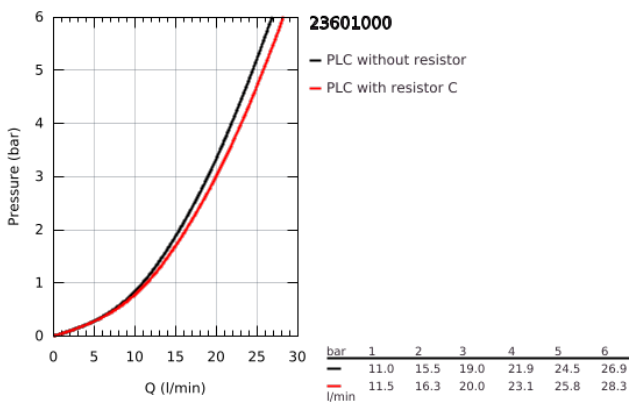

23 601 000 **BAUFLOW SINGLE-LEVER BATH MIXER 1/2"**

**PRODUCT DESCRIPTION**

- Colour: chrome
- wall mounted
- metal lever
- GROHE SmoothControl 35 mm ceramic cartridge
- GROHE LongLife finish
- automatic diverter: bath/shower
- mousseur
- S-unions
- metal wall escutcheon

## 23 601 000 BAUFLOW SINGLE-LEVER BATH MIXER 1/2"