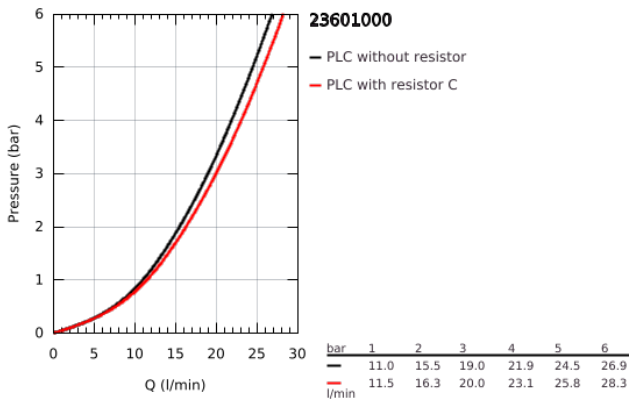

23 601 000 **BAUFLOW SINGLE-LEVER BATH MIXER 1/2"**

**PRODUCT DESCRIPTION**

- Colour: chrome
- wall mounted
- metal lever
- GROHE SmoothControl 35 mm ceramic cartridge
- GROHE LongLife finish
- automatic diverter: bath/shower
- mousseur
- S-unions
- metal wall escutcheon

## 23 601 000 BAUFLOW SINGLE-LEVER BATH MIXER 1/2"