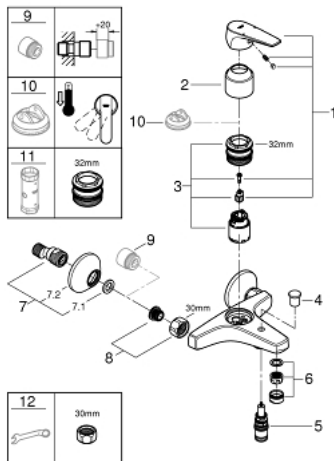

23 601 000 **BAUFLOW SINGLE-LEVER BATH MIXER 1/2"**

PRODUCT DESCRIPTION

- Tyc: Chrome
- wall mounted
- metal lever
- GROHE SmoothControl 35 mm ceramic cartridge
- GROHE LongLife finish
- automatic diverter: bath/shower
- mousseur
- S-unions
- metal wall escutcheon

23 601 000 BAUFLOW SINGLE-LEVER BATH MIXER 1/2"

SPARE PARTS

- 1: Lever (Spare part-nr. 46959000)
 - 2: Cap (Spare part-nr. 46899000)
 - 3: Cartridge (Spare part-nr. 46374000)
 - 4: Diverter knob (Spare part-nr. 65648000)
 - 5: Diverter (Spare part-nr. 65655000)
 - 6: Mousseur (Spare part-nr. 13952000)
 - 7: S-union (Spare part-nr. 12075000)
 - 7.1: Seal (Spare part-nr. 0138600M)
 - 7.2: Escutcheon (Spare part-nr. 0221000M)
 - 8: Screw connection 1/2" (Spare part-nr. 45044000)
 - 9: Extension 3/4", 20 mm (Spare part-nr. 0713000M)*
 - 10: Temperature limiter (Spare part-nr. 46375000)*
 - 11: Socket spanner (Spare part-nr. 19332000)*
 - 12: Special spanner (Spare part-nr. 19377000)*
- * Optional accessories