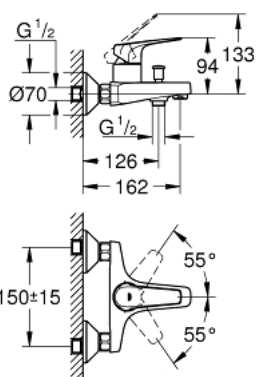

23 601 000 **BAUFLOW SINGLE-LEVER BATH MIXER 1/2"**

PRODUCT DESCRIPTION

- Tyc: Chrome
- wall mounted
- metal lever
- GROHE SmoothControl 35 mm ceramic cartridge
- GROHE LongLife finish
- automatic diverter: bath/shower
- mousseur
- S-unions
- metal wall escutcheon

23 601 000 BAUFLOW SINGLE-LEVER BATH MIXER 1/2"

SPARE PARTS

- 1: Lever (Spare part-nr. 46959000)
 - 2: Cap (Spare part-nr. 46899000)
 - 3: Cartridge (Spare part-nr. 46374000)
 - 4: Diverter knob (Spare part-nr. 65648000)
 - 5: Diverter (Spare part-nr. 65655000)
 - 6: Mousseur (Spare part-nr. 13952000)
 - 7: S-union (Spare part-nr. 12075000)
 - 7.1: Seal (Spare part-nr. 0138600M)
 - 7.2: Escutcheon (Spare part-nr. 0221000M)
 - 8: Screw connection 1/2" (Spare part-nr. 45044000)
 - 9: Extension 3/4", 20 mm (Spare part-nr. 0713000M)*
 - 10: Temperature limiter (Spare part-nr. 46375000)*
 - 11: Socket spanner (Spare part-nr. 19332000)*
 - 12: Special spanner (Spare part-nr. 19377000)*
- * Optional accessories