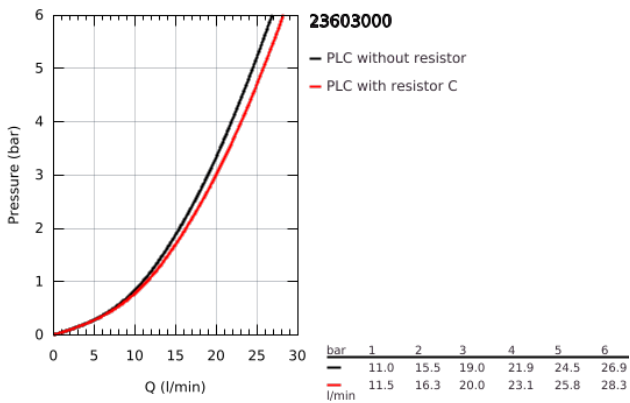

23 603 000 BAULoop SINGLE-LEVER BATH MIXER 1/2"

PRODUCT DESCRIPTION

- Colour: chrome
- wall mounted
- metal lever
- GROHE SmoothControl 35 mm ceramic cartridge
- GROHE LongLife finish
- automatic diverter: bath/shower
- mousseur
- S-unions
- metal wall escutcheon

23 603 000 BAULoop SINGLE-LEVER BATH MIXER 1/2"

SPARE PARTS

- 1: Lever (Spare part-nr. 46961000)
 - 2: Cap (Spare part-nr. 46899000)
 - 3: Cartridge (Spare part-nr. 46374000)
 - 4: Diverter knob (Spare part-nr. 64309000)
 - 5: Diverter (Spare part-nr. 65655000)
 - 6: Mousseur (Spare part-nr. 13952000)
 - 7: S-union (Spare part-nr. 12075000)
 - 7.1: Seal (Spare part-nr. 0138600M)
 - 7.2: Escutcheon (Spare part-nr. 0221000M)
 - 8: Screw connection 1/2" (Spare part-nr. 45044000)
 - 9: Extension 3/4", 20 mm (Spare part-nr. 0713000M)*
 - 10: Temperature limiter (Spare part-nr. 46375000)*
 - 11: Socket spanner (Spare part-nr. 19332000)*
 - 12: Special spanner (Spare part-nr. 19377000)*
- * Optional accessories