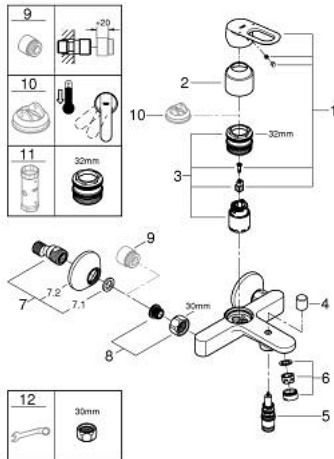

23 603 000 BAULoop SINGLE-LEVER BATH MIXER 1/2"

PRODUCT DESCRIPTION

- Colour: chrome
- wall mounted
- metal lever
- GROHE SmoothControl 35 mm ceramic cartridge
- GROHE LongLife finish
- automatic diverter: bath/shower
- mousseur
- S-unions
- metal wall escutcheon

23 603 000 BAULoop SINGLE-LEVER BATH MIXER 1/2"

SPARE PARTS

- 1: Lever (Spare part-nr. 46961000)
 - 2: Cap (Spare part-nr. 46899000)
 - 3: Cartridge (Spare part-nr. 46374000)
 - 4: Diverter knob (Spare part-nr. 64309000)
 - 5: Diverter (Spare part-nr. 65655000)
 - 6: Mousseur (Spare part-nr. 13952000)
 - 7: S-union (Spare part-nr. 12075000)
 - 7.1: Seal (Spare part-nr. 0138600M)
 - 7.2: Escutcheon (Spare part-nr. 0221000M)
 - 8: Screw connection 1/2" (Spare part-nr. 45044000)
 - 9: Extension 3/4", 20 mm (Spare part-nr. 0713000M)*
 - 10: Temperature limiter (Spare part-nr. 46375000)*
 - 11: Socket spanner (Spare part-nr. 19332000)*
 - 12: Special spanner (Spare part-nr. 19377000)*
- * Optional accessories