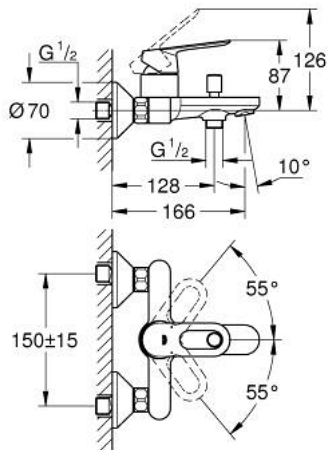

23 603 000 BAULoop SINGLE-LEVER BATH MIXER 1/2"

PRODUCT DESCRIPTION

- Colour: chrome
- wall mounted
- metal lever
- GROHE SmoothControl 35 mm ceramic cartridge
- GROHE LongLife finish
- automatic diverter: bath/shower
- mousseur
- S-unions
- metal wall escutcheon

23 603 000 BAULoop SINGLE-LEVER BATH MIXER 1/2"

SPARE PARTS

- 1: Lever (Spare part-nr. 46961000)
 - 2: Cap (Spare part-nr. 46899000)
 - 3: Cartridge (Spare part-nr. 46374000)
 - 4: Diverter knob (Spare part-nr. 64309000)
 - 5: Diverter (Spare part-nr. 65655000)
 - 6: Mousseur (Spare part-nr. 13952000)
 - 7: S-union (Spare part-nr. 12075000)
 - 7.1: Seal (Spare part-nr. 0138600M)
 - 7.2: Escutcheon (Spare part-nr. 0221000M)
 - 8: Screw connection 1/2" (Spare part-nr. 45044000)
 - 9: Extension 3/4", 20 mm (Spare part-nr. 0713000M)*
 - 10: Temperature limiter (Spare part-nr. 46375000)*
 - 11: Socket spanner (Spare part-nr. 19332000)*
 - 12: Special spanner (Spare part-nr. 19377000)*
- * Optional accessories