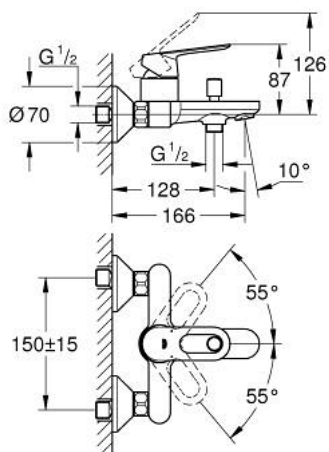

23 603 000 **BAULoop SINGLE-LEVER BATH MIXER 1/2"**

PRODUCT DESCRIPTION

- Tyc: Chrome
- wall mounted
- metal lever
- GROHE SmoothControl 35 mm ceramic cartridge
- GROHE LongLife finish
- automatic diverter: bath/shower
- mousseur
- S-unions
- metal wall escutcheon

23 603 000 BAULoop SINGLE-LEVER BATH MIXER 1/2"

SPARE PARTS

- 1: Lever (Spare part-nr. 46961000)
 - 2: Cap (Spare part-nr. 46899000)
 - 3: Cartridge (Spare part-nr. 46374000)
 - 4: Diverter knob (Spare part-nr. 64309000)
 - 5: Diverter (Spare part-nr. 65655000)
 - 6: Mousseur (Spare part-nr. 13952000)
 - 7: S-union (Spare part-nr. 12075000)
 - 7.1: Seal (Spare part-nr. 0138600M)
 - 7.2: Escutcheon (Spare part-nr. 0221000M)
 - 8: Screw connection 1/2" (Spare part-nr. 45044000)
 - 9: Extension 3/4", 20 mm (Spare part-nr. 0713000M)*
 - 10: Temperature limiter (Spare part-nr. 46375000)*
 - 11: Socket spanner (Spare part-nr. 19332000)*
 - 12: Special spanner (Spare part-nr. 19377000)*
- * Optional accessories