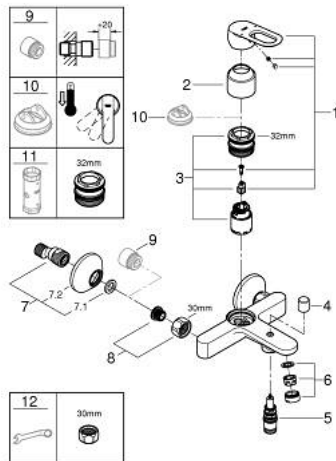

23 603 000 **BAULoop SINGLE-LEVER BATH MIXER 1/2"**

PRODUCT DESCRIPTION

- Tyc: Chrome
- wall mounted
- metal lever
- GROHE SmoothControl 35 mm ceramic cartridge
- GROHE LongLife finish
- automatic diverter: bath/shower
- mousseur
- S-unions
- metal wall escutcheon

23 603 000 BAULoop SINGLE-LEVER BATH MIXER 1/2"

SPARE PARTS

- 1: Lever (Spare part-nr. 46961000)
 - 2: Cap (Spare part-nr. 46899000)
 - 3: Cartridge (Spare part-nr. 46374000)
 - 4: Diverter knob (Spare part-nr. 64309000)
 - 5: Diverter (Spare part-nr. 65655000)
 - 6: Mousseur (Spare part-nr. 13952000)
 - 7: S-union (Spare part-nr. 12075000)
 - 7.1: Seal (Spare part-nr. 0138600M)
 - 7.2: Escutcheon (Spare part-nr. 0221000M)
 - 8: Screw connection 1/2" (Spare part-nr. 45044000)
 - 9: Extension 3/4", 20 mm (Spare part-nr. 0713000M)*
 - 10: Temperature limiter (Spare part-nr. 46375000)*
 - 11: Socket spanner (Spare part-nr. 19332000)*
 - 12: Special spanner (Spare part-nr. 19377000)*
- * Optional accessories