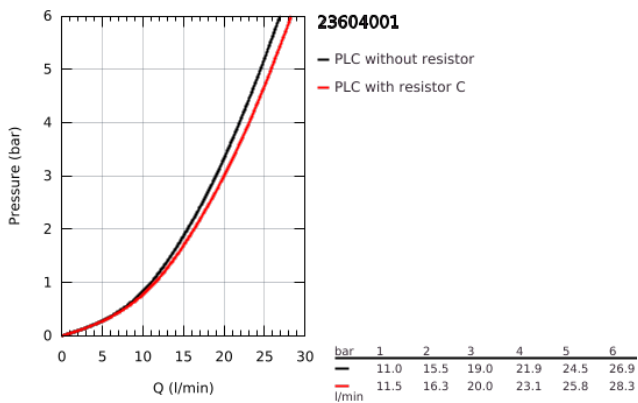

23 604 001 BAUEDGE SINGLE-LEVER BATH MIXER 1/2"

PRODUCT DESCRIPTION

- Colour: chrome
- wall mounted
- metal lever
- GROHE SmoothControl 35 mm ceramic cartridge
- with temperature limiter
- GROHE LongLife finish
- adjustable flow rate limiter
- automatic diverter: bath/shower
- spout with mousseur
- shower bottom outlet 1/2" with integrated non return valve
- protected against backflow
- S-unions
- metal wall escutcheon
- professional exclusive

23 604 001 BAUEDGE SINGLE-LEVER BATH MIXER 1/2"

SPARE PARTS

- 1: Cartridge (Spare part-nr. 46374000)
 - 2: Diverter knob (Spare part-nr. 64309000)
 - 3: Diverter (Spare part-nr. 65655000)
 - 4: Non-return valve (Spare part-nr. 08565000)
 - 5: Mousseur (Spare part-nr. 13941000)
 - 6: S-union (Spare part-nr. 12075000)
 - 6.1: Seal (Spare part-nr. 0138600M)
 - 6.2: Escutcheon (Spare part-nr. 0221000M)
 - 7: Extension 3/4", 20 mm (Spare part-nr. 0713000M)*
 - 8: Socket spanner (Spare part-nr. 19332000)*
 - 9: Special spanner (Spare part-nr. 19377000)*
- * Optional accessories