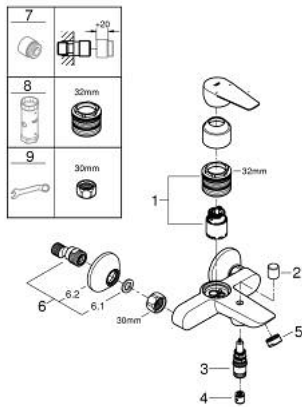

23 604 001 BAUEDGE SINGLE-LEVER BATH MIXER 1/2"

PRODUCT DESCRIPTION

- Colour: chrome
- wall mounted
- metal lever
- GROHE SmoothControl 35 mm ceramic cartridge
- with temperature limiter
- GROHE LongLife finish
- adjustable flow rate limiter
- automatic diverter: bath/shower
- spout with mousseur
- shower bottom outlet 1/2" with integrated non return valve
- protected against backflow
- S-unions
- metal wall escutcheon
- professional exclusive

23 604 001 BAUEDGE SINGLE-LEVER BATH MIXER 1/2"

SPARE PARTS

- 1: Cartridge (Spare part-nr. 46374000)
 - 2: Diverter knob (Spare part-nr. 64309000)
 - 3: Diverter (Spare part-nr. 65655000)
 - 4: Non-return valve (Spare part-nr. 08565000)
 - 5: Mousseur (Spare part-nr. 13941000)
 - 6: S-union (Spare part-nr. 12075000)
 - 6.1: Seal (Spare part-nr. 0138600M)
 - 6.2: Escutcheon (Spare part-nr. 0221000M)
 - 7: Extension 3/4", 20 mm (Spare part-nr. 0713000M)*
 - 8: Socket spanner (Spare part-nr. 19332000)*
 - 9: Special spanner (Spare part-nr. 19377000)*
- * Optional accessories