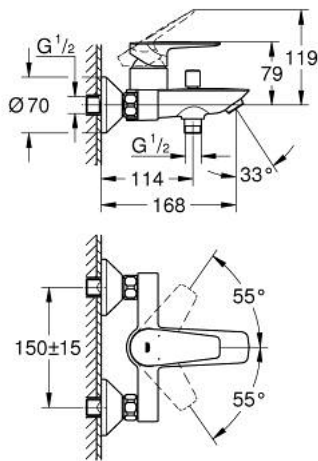

23 604 001 BAUEDGE SINGLE-LEVER BATH MIXER 1/2"

PRODUCT DESCRIPTION

- Colour: chrome
- wall mounted
- metal lever
- GROHE SmoothControl 35 mm ceramic cartridge
- with temperature limiter
- GROHE LongLife finish
- adjustable flow rate limiter
- automatic diverter: bath/shower
- spout with mousseur
- shower bottom outlet 1/2" with integrated non return valve
- protected against backflow
- S-unions
- metal wall escutcheon
- professional exclusive

23 604 001 BAUEDGE SINGLE-LEVER BATH MIXER 1/2"

SPARE PARTS

- 1: Cartridge (Spare part-nr. 46374000)
 - 2: Diverter knob (Spare part-nr. 64309000)
 - 3: Diverter (Spare part-nr. 65655000)
 - 4: Non-return valve (Spare part-nr. 08565000)
 - 5: Mousseur (Spare part-nr. 13941000)
 - 6: S-union (Spare part-nr. 12075000)
 - 6.1: Seal (Spare part-nr. 0138600M)
 - 6.2: Escutcheon (Spare part-nr. 0221000M)
 - 7: Extension 3/4", 20 mm (Spare part-nr. 0713000M)*
 - 8: Socket spanner (Spare part-nr. 19332000)*
 - 9: Special spanner (Spare part-nr. 19377000)*
- * Optional accessories