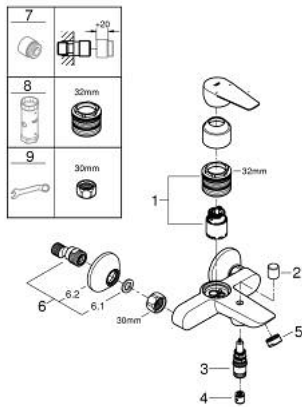

23 604 001 **BAUEDGE SINGLE-LEVER BATH MIXER 1/2"**

PRODUCT DESCRIPTION

- Tyc: Chrome
- wall mounted
- metal lever
- GROHE SmoothControl 35 mm ceramic cartridge
- with temperature limiter
- GROHE LongLife finish
- adjustable flow rate limiter
- automatic diverter: bath/shower
- spout with mousseur
- shower bottom outlet 1/2" with integrated non return valve
- protected against backflow
- S-unions
- metal wall escutcheon
- professional exclusive

23 604 001 BAUEDGE SINGLE-LEVER BATH MIXER 1/2"

SPARE PARTS

- 1: Cartridge (Spare part-nr. 46374000)
 - 2: Diverter knob (Spare part-nr. 64309000)
 - 3: Diverter (Spare part-nr. 65655000)
 - 4: Non-return valve (Spare part-nr. 08565000)
 - 5: Mousseur (Spare part-nr. 13941000)
 - 6: S-union (Spare part-nr. 12075000)
 - 6.1: Seal (Spare part-nr. 0138600M)
 - 6.2: Escutcheon (Spare part-nr. 0221000M)
 - 7: Extension 3/4", 20 mm (Spare part-nr. 0713000M)*
 - 8: Socket spanner (Spare part-nr. 19332000)*
 - 9: Special spanner (Spare part-nr. 19377000)*
- * Optional accessories