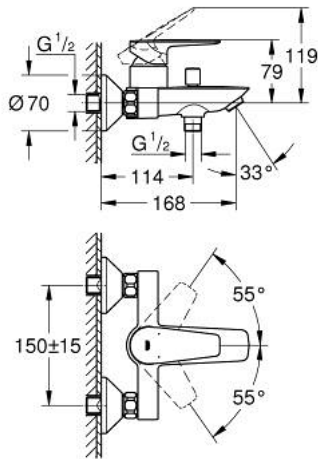

23 604 001 **BAUEDGE SINGLE-LEVER BATH MIXER 1/2"**

PRODUCT DESCRIPTION

- Tyc: Chrome
- wall mounted
- metal lever
- GROHE SmoothControl 35 mm ceramic cartridge
- with temperature limiter
- GROHE LongLife finish
- adjustable flow rate limiter
- automatic diverter: bath/shower
- spout with mousseur
- shower bottom outlet 1/2" with integrated non return valve
- protected against backflow
- S-unions
- metal wall escutcheon
- professional exclusive

23 604 001 BAUEDGE SINGLE-LEVER BATH MIXER 1/2"

SPARE PARTS

- 1: Cartridge (Spare part-nr. 46374000)
 - 2: Diverter knob (Spare part-nr. 64309000)
 - 3: Diverter (Spare part-nr. 65655000)
 - 4: Non-return valve (Spare part-nr. 08565000)
 - 5: Mousseur (Spare part-nr. 13941000)
 - 6: S-union (Spare part-nr. 12075000)
 - 6.1: Seal (Spare part-nr. 0138600M)
 - 6.2: Escutcheon (Spare part-nr. 0221000M)
 - 7: Extension 3/4", 20 mm (Spare part-nr. 0713000M)*
 - 8: Socket spanner (Spare part-nr. 19332000)*
 - 9: Special spanner (Spare part-nr. 19377000)*
- * Optional accessories