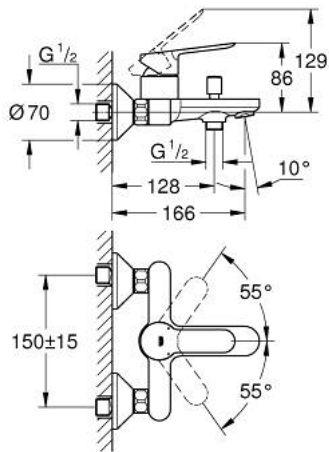

## 23 605 000 BAUEDGE SINGLE-LEVER BATH MIXER 1/2"

### PRODUCT DESCRIPTION

- Colour: chrome
- wall mounted
- metal lever
- GROHE SmoothControl 35 mm ceramic cartridge
- GROHE LongLife finish
- automatic diverter: bath/shower
- mousseur
- S-unions
- metal wall escutcheon

### SPARE PARTS

- 1: Lever (Spare part-nr. 46962000)
  - 2: Cap (Spare part-nr. 46899000)
  - 3: Cartridge (Spare part-nr. 46374000)
  - 4: Diverter knob (Spare part-nr. 64309000)
  - 5: Diverter (Spare part-nr. 65655000)
  - 6: Mousseur (Spare part-nr. 13952000)
  - 7: S-union (Spare part-nr. 12075000)
  - 7.1: Seal (Spare part-nr. 0138600M)
  - 7.2: Escutcheon (Spare part-nr. 0221000M)
  - 8: Screw connection 1/2" (Spare part-nr. 45044000)
  - 9: Extension 3/4", 20 mm (Spare part-nr. 0713000M)\*
  - 10: Temperature limiter (Spare part-nr. 46375000)\*
  - 11: Socket spanner (Spare part-nr. 19332000)\*
  - 12: Special spanner (Spare part-nr. 19377000)\*
- \* Optional accessories