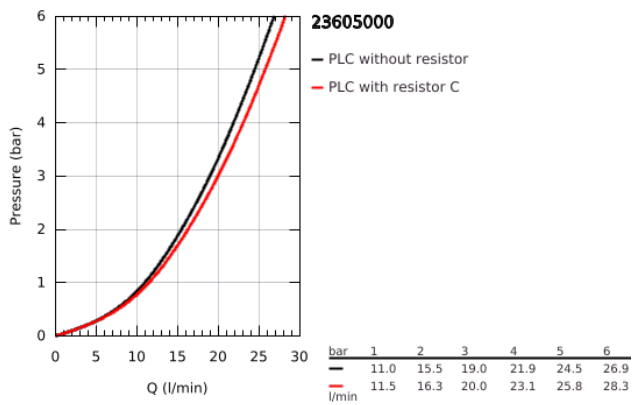

## 23 605 000 BAUEDGE SINGLE-LEVER BATH MIXER 1/2"

### PRODUCT DESCRIPTION

- Colour: chrome
- wall mounted
- metal lever
- GROHE SmoothControl 35 mm ceramic cartridge
- GROHE LongLife finish
- automatic diverter: bath/shower
- mousseur
- S-unions
- metal wall escutcheon