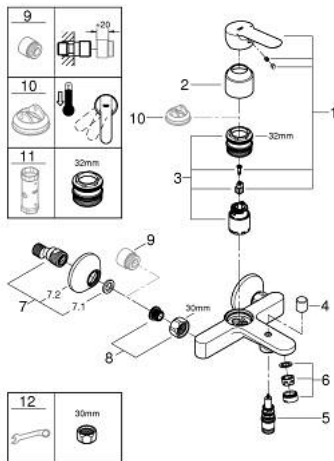

## 23 605 000 BAUEDGE SINGLE-LEVER BATH MIXER 1/2"

### PRODUCT DESCRIPTION

- Colour: chrome
- wall mounted
- metal lever
- GROHE SmoothControl 35 mm ceramic cartridge
- GROHE LongLife finish
- automatic diverter: bath/shower
- mousseur
- S-unions
- metal wall escutcheon

### SPARE PARTS

- 1: Lever (Spare part-nr. 46962000)
  - 2: Cap (Spare part-nr. 46899000)
  - 3: Cartridge (Spare part-nr. 46374000)
  - 4: Diverter knob (Spare part-nr. 64309000)
  - 5: Diverter (Spare part-nr. 65655000)
  - 6: Mousseur (Spare part-nr. 13952000)
  - 7: S-union (Spare part-nr. 12075000)
  - 7.1: Seal (Spare part-nr. 0138600M)
  - 7.2: Escutcheon (Spare part-nr. 0221000M)
  - 8: Screw connection 1/2" (Spare part-nr. 45044000)
  - 9: Extension 3/4", 20 mm (Spare part-nr. 0713000M)\*
  - 10: Temperature limiter (Spare part-nr. 46375000)\*
  - 11: Socket spanner (Spare part-nr. 19332000)\*
  - 12: Special spanner (Spare part-nr. 19377000)\*
- \* Optional accessories