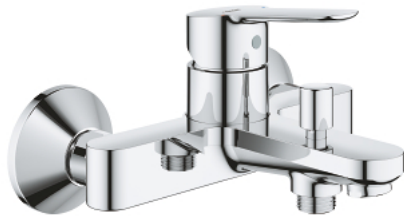

## 23 605 000 BAUEDGE SINGLE-LEVER BATH MIXER 1/2"

### PRODUCT DESCRIPTION

- Colour: chrome
- wall mounted
- metal lever
- GROHE SmoothControl 35 mm ceramic cartridge
- GROHE LongLife finish
- automatic diverter: bath/shower
- mousseur
- S-unions
- metal wall escutcheon