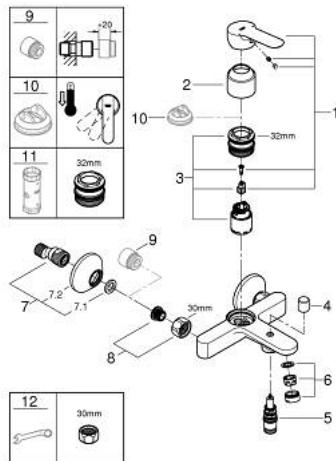

## 23 605 000 BAUEDGE SINGLE-LEVER BATH MIXER 1/2"

### PRODUCT DESCRIPTION

- Tyc: Chrome
- wall mounted
- metal lever
- GROHE SmoothControl 35 mm ceramic cartridge
- GROHE LongLife finish
- automatic diverter: bath/shower
- mousseur
- S-unions
- metal wall escutcheon

### SPARE PARTS

- 1: Lever (Spare part-nr. 46962000)
  - 2: Cap (Spare part-nr. 46899000)
  - 3: Cartridge (Spare part-nr. 46374000)
  - 4: Diverter knob (Spare part-nr. 64309000)
  - 5: Diverter (Spare part-nr. 65655000)
  - 6: Mousseur (Spare part-nr. 13952000)
  - 7: S-union (Spare part-nr. 12075000)
  - 7.1: Seal (Spare part-nr. 0138600M)
  - 7.2: Escutcheon (Spare part-nr. 0221000M)
  - 8: Screw connection 1/2" (Spare part-nr. 45044000)
  - 9: Extension 3/4", 20 mm (Spare part-nr. 0713000M)\*
  - 10: Temperature limiter (Spare part-nr. 46375000)\*
  - 11: Socket spanner (Spare part-nr. 19332000)\*
  - 12: Special spanner (Spare part-nr. 19377000)\*
- \* Optional accessories