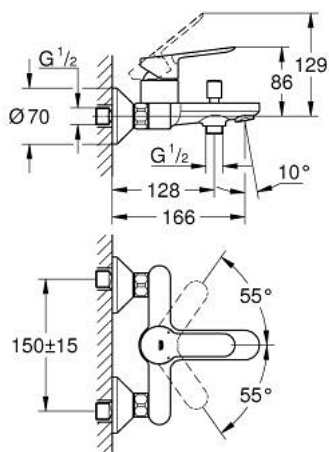

## 23 605 000 BAUEDGE SINGLE-LEVER BATH MIXER 1/2"

### PRODUCT DESCRIPTION

- Tyc: Chrome
- wall mounted
- metal lever
- GROHE SmoothControl 35 mm ceramic cartridge
- GROHE LongLife finish
- automatic diverter: bath/shower
- mousseur
- S-unions
- metal wall escutcheon

### SPARE PARTS

- 1: Lever (Spare part-nr. 46962000)
  - 2: Cap (Spare part-nr. 46899000)
  - 3: Cartridge (Spare part-nr. 46374000)
  - 4: Diverter knob (Spare part-nr. 64309000)
  - 5: Diverter (Spare part-nr. 65655000)
  - 6: Mousseur (Spare part-nr. 13952000)
  - 7: S-union (Spare part-nr. 12075000)
  - 7.1: Seal (Spare part-nr. 0138600M)
  - 7.2: Escutcheon (Spare part-nr. 0221000M)
  - 8: Screw connection 1/2" (Spare part-nr. 45044000)
  - 9: Extension 3/4", 20 mm (Spare part-nr. 0713000M)\*
  - 10: Temperature limiter (Spare part-nr. 46375000)\*
  - 11: Socket spanner (Spare part-nr. 19332000)\*
  - 12: Special spanner (Spare part-nr. 19377000)\*
- \* Optional accessories