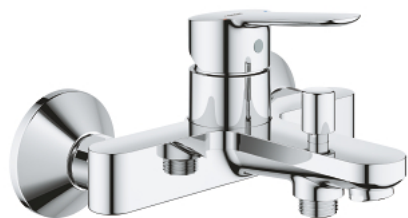

## 23 605 000 BAUEDGE SINGLE-LEVER BATH MIXER 1/2"

### PRODUCT DESCRIPTION

- Tyc: Chrome
- wall mounted
- metal lever
- GROHE SmoothControl 35 mm ceramic cartridge
- GROHE LongLife finish
- automatic diverter: bath/shower
- mousseur
- S-unions
- metal wall escutcheon