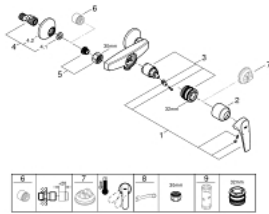

23 632 000 **BAUFLOW SINGLE-LEVER SHOWER MIXER 1/2"**

PRODUCT DESCRIPTION

- Colour: chrome
- wall mounted
- metal lever
- GROHE SmoothControl 35 mm ceramic cartridge
- GROHE LongLife finish
- shower bottom outlet 1/2"
- S-unions
- metal wall escutcheon

23 632 000 BAUFLOW SINGLE-LEVER SHOWER MIXER 1/2"

SPARE PARTS

- 1: Lever (Spare part-nr. 46959000)
- 2: Cap (Spare part-nr. 46899000)
- 3: Cartridge (Spare part-nr. 46374000)
- 4: S-union (Spare part-nr. 12075000)
- 4.1: Seal (Spare part-nr. 0138600M)
- 4.2: Escutcheon (Spare part-nr. 0221000M)
- 5: Screw connection 1/2" (Spare part-nr. 45044000)
- 6: Extension 3/4", 20 mm (Spare part-nr. 0713000M)*
- 7: Temperature limiter (Spare part-nr. 46375000)*
- 8: Special spanner (Spare part-nr. 19377000)*
- 9: Socket spanner (Spare part-nr. 19332000)*