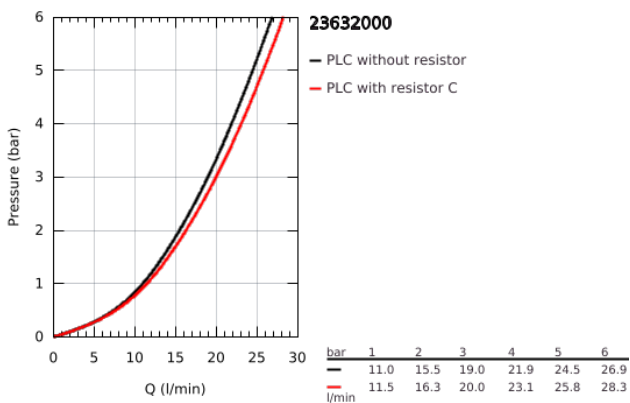

23 632 000 **BAUFLOW SINGLE-LEVER SHOWER MIXER 1/2"**

PRODUCT DESCRIPTION

- Colour: chrome
- wall mounted
- metal lever
- GROHE SmoothControl 35 mm ceramic cartridge
- GROHE LongLife finish
- shower bottom outlet 1/2"
- S-unions
- metal wall escutcheon

23 632 000 BAUFLOW SINGLE-LEVER SHOWER MIXER 1/2"

SPARE PARTS

- 1: Lever (Spare part-nr. 46959000)
- 2: Cap (Spare part-nr. 46899000)
- 3: Cartridge (Spare part-nr. 46374000)
- 4: S-union (Spare part-nr. 12075000)
- 4.1: Seal (Spare part-nr. 0138600M)
- 4.2: Escutcheon (Spare part-nr. 0221000M)
- 5: Screw connection 1/2" (Spare part-nr. 45044000)
- 6: Extension 3/4", 20 mm (Spare part-nr. 0713000M)*
- 7: Temperature limiter (Spare part-nr. 46375000)*
- 8: Special spanner (Spare part-nr. 19377000)*
- 9: Socket spanner (Spare part-nr. 19332000)*