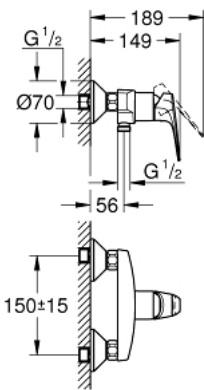

23 632 000 **BAUFLOW SINGLE-LEVER SHOWER MIXER 1/2"**

PRODUCT DESCRIPTION

- Colour: chrome
- wall mounted
- metal lever
- GROHE SmoothControl 35 mm ceramic cartridge
- GROHE LongLife finish
- shower bottom outlet 1/2"
- S-unions
- metal wall escutcheon

23 632 000 BAUFLOW SINGLE-LEVER SHOWER MIXER 1/2"

SPARE PARTS

- 1: Lever (Spare part-nr. 46959000)
- 2: Cap (Spare part-nr. 46899000)
- 3: Cartridge (Spare part-nr. 46374000)
- 4: S-union (Spare part-nr. 12075000)
- 4.1: Seal (Spare part-nr. 0138600M)
- 4.2: Escutcheon (Spare part-nr. 0221000M)
- 5: Screw connection 1/2" (Spare part-nr. 45044000)
- 6: Extension 3/4", 20 mm (Spare part-nr. 0713000M)*
- 7: Temperature limiter (Spare part-nr. 46375000)*
- 8: Special spanner (Spare part-nr. 19377000)*
- 9: Socket spanner (Spare part-nr. 19332000)*